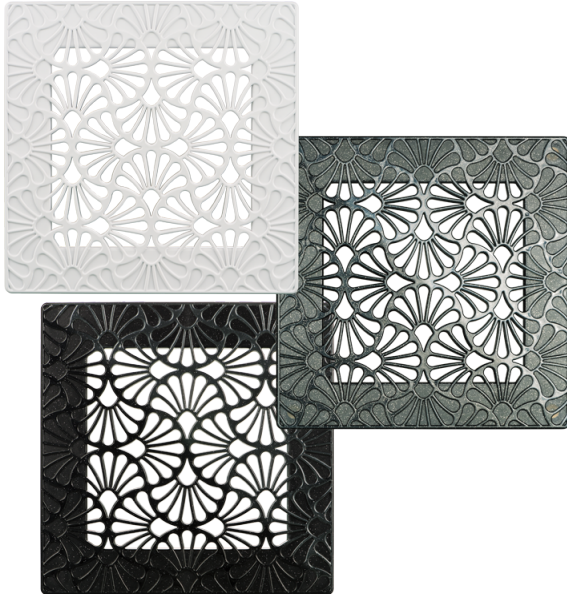

Series **Art-Deco Flora** grilles

Dekorative Design-Lüftungsgitter

- Gehäusematerial: ABS Plastic

Lineup

Art-Deco Flora 200x200 White

Art-Deco Flora 200x200 Grey Shine

Art-Deco Flora 200x200 Black Shine

Art-Deco Flora 200x200 Ivory shine