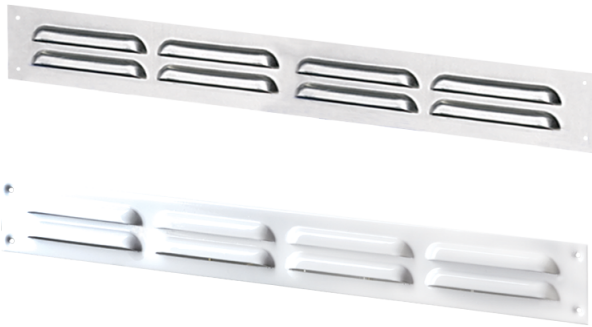

# Series **MVMP (slot)**

Schlitz-Lüftungsgitter aus Metall für Be- und Entlüftung

Lineup	
	MVMP 370x40/3
	MVMP 495x63/4
	MVMP 500x90/5
	MVMP 305x100/3
	MVMP 475x85/4
	MVMP 500x60/5
	MVMP 650x100/7

MVMP 305x90/3

MVMP 400x40/4

MVMP 500x40/5

MVMP 650x70/7

MVMP 305x40/3