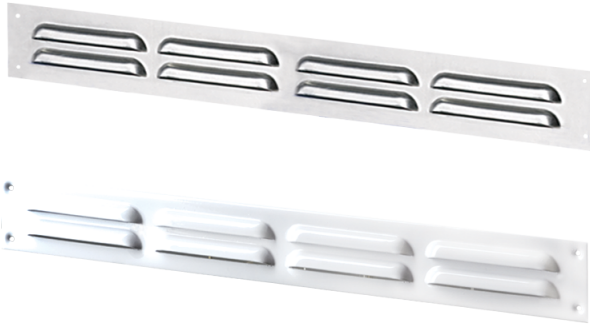

Series **MVMP (slot)**

Schlitz-Lüftungsgitter aus Metall für Be- und Entlüftung

Lineup	
	MVMP 370x40/3
	MVMP 495x63/4
	MVMP 500x90/5
	MVMP 305x100/3
	MVMP 475x85/4
	MVMP 500x60/5
	MVMP 650x100/7

MVMP 305x90/3

MVMP 400x40/4

MVMP 500x40/5

MVMP 650x70/7

MVMP 305x40/3