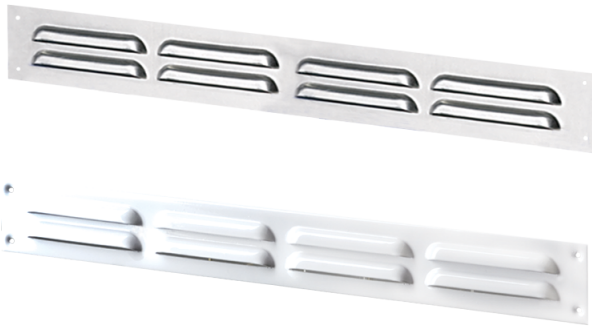

Series **MVMP (slot)**

Schlitz-Lüftungsgitter aus Metall für Be- und Entlüftung

Lineup	
	MVMP 370x40/3
	MVMP 495x63/4
	MVMP 500x90/5
	MVMP 305x100/3
	MVMP 475x85/4
	MVMP 500x60/5
	MVMP 650x100/7

MVMP 305x90/3

MVMP 400x40/4

MVMP 500x40/5

MVMP 650x70/7

MVMP 305x40/3