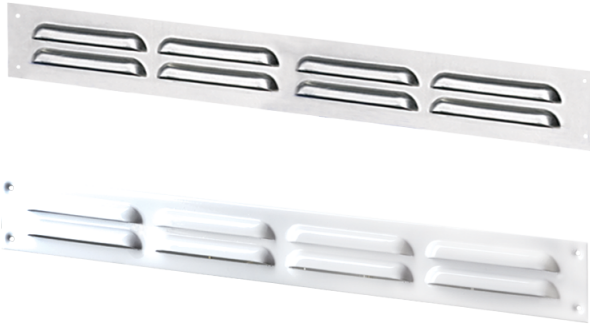

# Series **MVMP (slot)**

Schlitz-Lüftungsgitter aus Metall für Be- und Entlüftung

Lineup	
	MVMP 370x40/3
	MVMP 495x63/4
	MVMP 500x90/5
	MVMP 305x100/3
	MVMP 475x85/4
	MVMP 500x60/5
	MVMP 650x100/7

MVMP 305x90/3

MVMP 400x40/4

MVMP 500x40/5

MVMP 650x70/7

MVMP 305x40/3