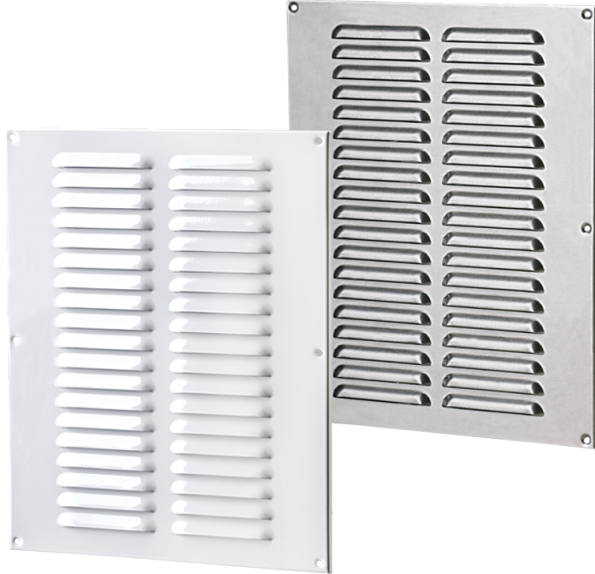

# Series **MVMPO** (multiple-row)

Mehrreihige umrandete Metallgitter für Be- und Entlüftung

- Gehäusematerial: Beschichteter Stahl

Lineup	
	MVMPO 150x250/2
	MVMPO 150x350/2
	MVMPO 180x250/2
	MVMPO 195x245/2
	MVMPO 200/2
	MVMPO 200x100/2

MVMPO 200x250/2

MVMPO 200x300/2

MVMPO 200x350/2

MVMPO 200x405/2

MVMPO 215x150/2

MVMPO 225x150/2

MVMPO 225/2

MVMPO 240/2

MVMPO 240x165/2

MVMPO 240x195/2

MVMPO 250/2

MVMPO 250x110/2

MVMPO 250x140/2

MVMPO 250x150/2

MVMPO 250x170/2

MVMPO 250x200/2

MVMPO 250x300/2

MVMPO 250x350/2

MVMPO 250x400/2

MVMPO 250x450/2

MVMPO 250x500/2

MVMPO 300/3

MVMPO 305x100/3

MVMPO 305x150/3