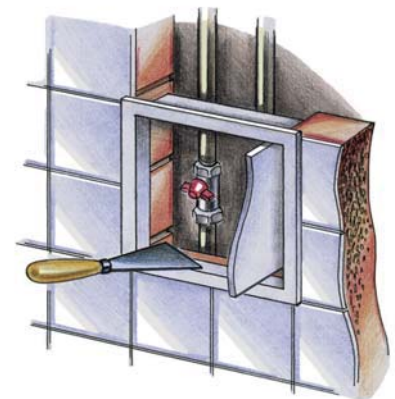

DZ series

Plastic access doors with key lock

Applications

- Designed for wall or ceiling applications.
- Enable quick and convenient access to concealed equipment and utility lines.
- Suitable for high-humidity areas.
- Protected by national patents worldwide.

Design

- Made of high-quality ABS plastic.
- Left or right-side opening.
- Equipped with a key lock.

Mounting

- Easy mounting using mortar or glue.
- Universal mountings for left or right-side opening.
- Easy servicing.

Sample installations

Dimensions

Model	Dimensions, mm							
	H	B	H1	B1	H2	L1	L	B2
DZ 150x300	317	167	273	123	297	5	25	147
DZ 250x400	417	267	373	223	397	5	25	247
DZ 300x500	517	317	473	273	497	5	25	297
DZ 300x600	617	317	573	273	597	5	25	297
DZ 400x500	517	417	473	373	497	5	25	397
DZ 400x600	617	417	573	373	597	5	25	397