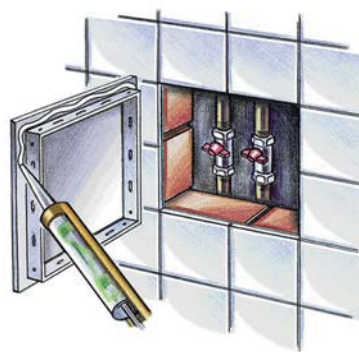

Sample installations