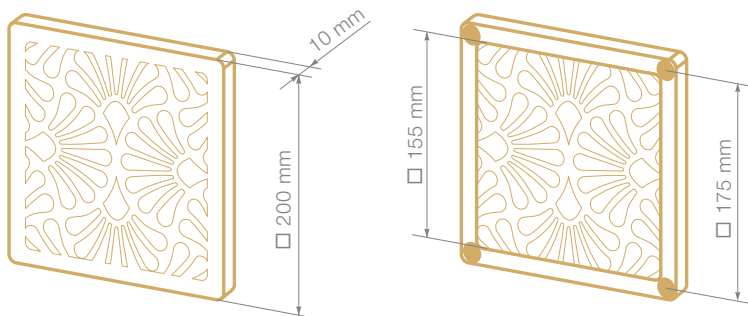

Design

The grilles are made of high quality and durable ABS plastic

Mounting to the base with magnets

All materials required for fixing the grille are included in the delivery set

Dimensions

The brochure information is for reference only.