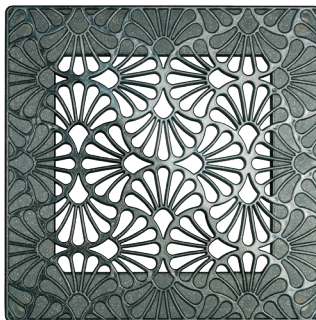

ART-DECO
PROJEKT

Flora

SERIES

DESIGN DECORATIVE
VENTILATION GRILLES

Design decorative ventilation grilles Art-Deco Flora:

Exquisite and unique addition to your interior

Several designer colour schemes with a deep 3D structure of the material to create perfect interiors

Easy and quick replacement of magnetically secured grilles

Highest product quality from Vents

Art-Deco Flora 200x200
white

Art-Deco Flora 200x200
ivory shine

Art-Deco Flora 200x200
grey shine

Art-Deco Flora 200x200
black shine