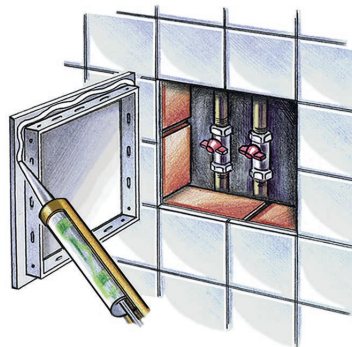

DZ series

Plastic access doors with key lock

Application

- Designed for wall or ceiling application.
- Enable quick and convenient access to concealed equipment and utility lines.
- Suitable for use in humid indoor spaces.
- Protected by national patents worldwide.

Design

- Made of high-quality ABS plastic.
- Left or right-side opening.
- Equipped with a key lock.

Mounting

- Easy mounting using mortar or glue.
- Universal mountings for left or right-side opening.
- Easy servicing.

Sample installations

Dimensions

Model	Dimensions [mm]							
	H	B	H1	B1	H2	L1	L	B2
DZ 150x300	317	167	273	123	297	5	25	147
DZ 250x400	417	267	373	223	397	5	25	247
DZ 300x500	517	317	473	273	497	5	25	297
DZ 300x600	617	317	573	273	597	5	25	297
DZ 400x500	517	417	473	373	497	5	25	397
DZ 400x600	617	417	573	373	597	5	25	397