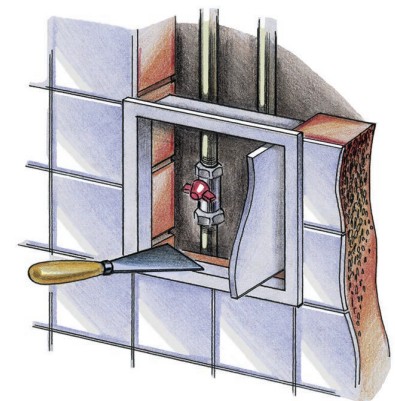

DZ series

Plastic access doors with key lock

Application

- Designed for wall or ceiling application.
- Enable quick and convenient access to concealed equipment and utility lines.
- Suitable for use in humid indoor spaces.
- Protected by national patents worldwide.

Design

- Made of high-quality ABS plastic.
- Left or right-side opening.
- Equipped with a key lock.

Mounting

- Easy mounting using mortar or glue.
- Universal mountings for left or right-side opening.
- Easy servicing.

Sample installations

Dimensions

Model	Dimensions [mm]							
	H	B	H1	B1	H2	L1	L	B2
DZ 150x300	317	167	273	123	297	5	25	147
DZ 250x400	417	267	373	223	397	5	25	247
DZ 300x500	517	317	473	273	497	5	25	297
DZ 300x600	617	317	573	273	597	5	25	297
DZ 400x500	517	417	473	373	497	5	25	397
DZ 400x600	617	417	573	373	597	5	25	397