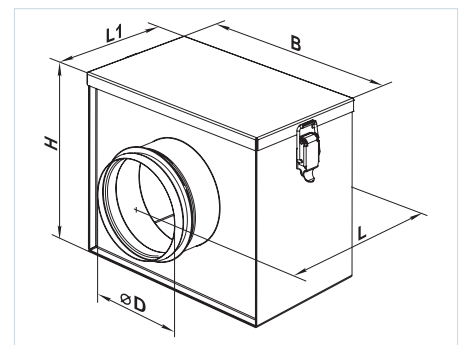

■ Design

The casing is made of galvanized steel. The filtering box has connecting flanges with rubber seals for airtight connection to the air ducts. The swing-out access door

equipped with lever locks provides easy and quick access to the replaceable filtering element. The filtering element is made of non-woven fabric from synthetic fibers and is fixed on the steel frame.

- **FB filter** with flat filtering element (filtering class G4)

- **FBV filter** with V-filtering element with increased filtering area (filtering class G4).

■ Mounting

The filter design ensures its mounting on the round ducts by means of clamps with respect to air flow direction indicated with the pointer on the casing. Access for the fan maintenance shall be provided for the filter cleaning or replacement.

Overall dimensions

Type	Dimensions [mm]					Mass [kg]
	∅D	B	H	L	L1	
FB 100	99	210	175	215	123	1.4
FB 125	124	220	209	235	143	1.7
FB 150	149	270	237	250	158	2.5
FB 160	159	270	237	250	158	2.3
FB 200	199	320	279	275	183	3.1
FB 250	249	370	327	325	233	4.5
FB 315	314	430	392	425	333	6.7

Overall dimensions

Type	Dimensions [mm]					Mass [kg]
	∅D	B	H	L	L1	
FBV 100	99	233	175	215	123	1.4
FBV 125	124	243	209	235	143	1.7
FBV 150	149	293	237	250	158	2.2
FBV 160	159	293	237	250	158	2.2
FBV 200	199	343	279	275	183	3.1
FBV 250	249	393	327	325	233	4.2
FBV 315	314	453	392	425	333	6.3