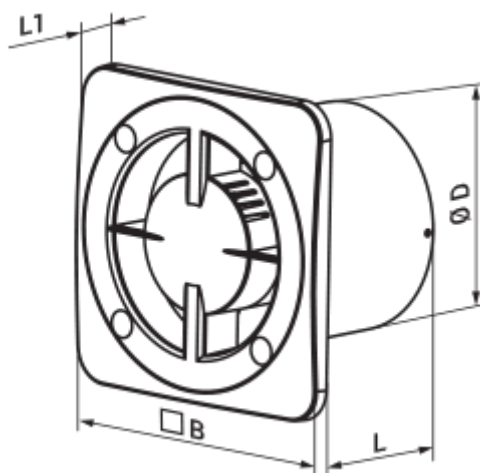

Dimensions

$\varnothing D$	B	L	L1
99	140	88	13