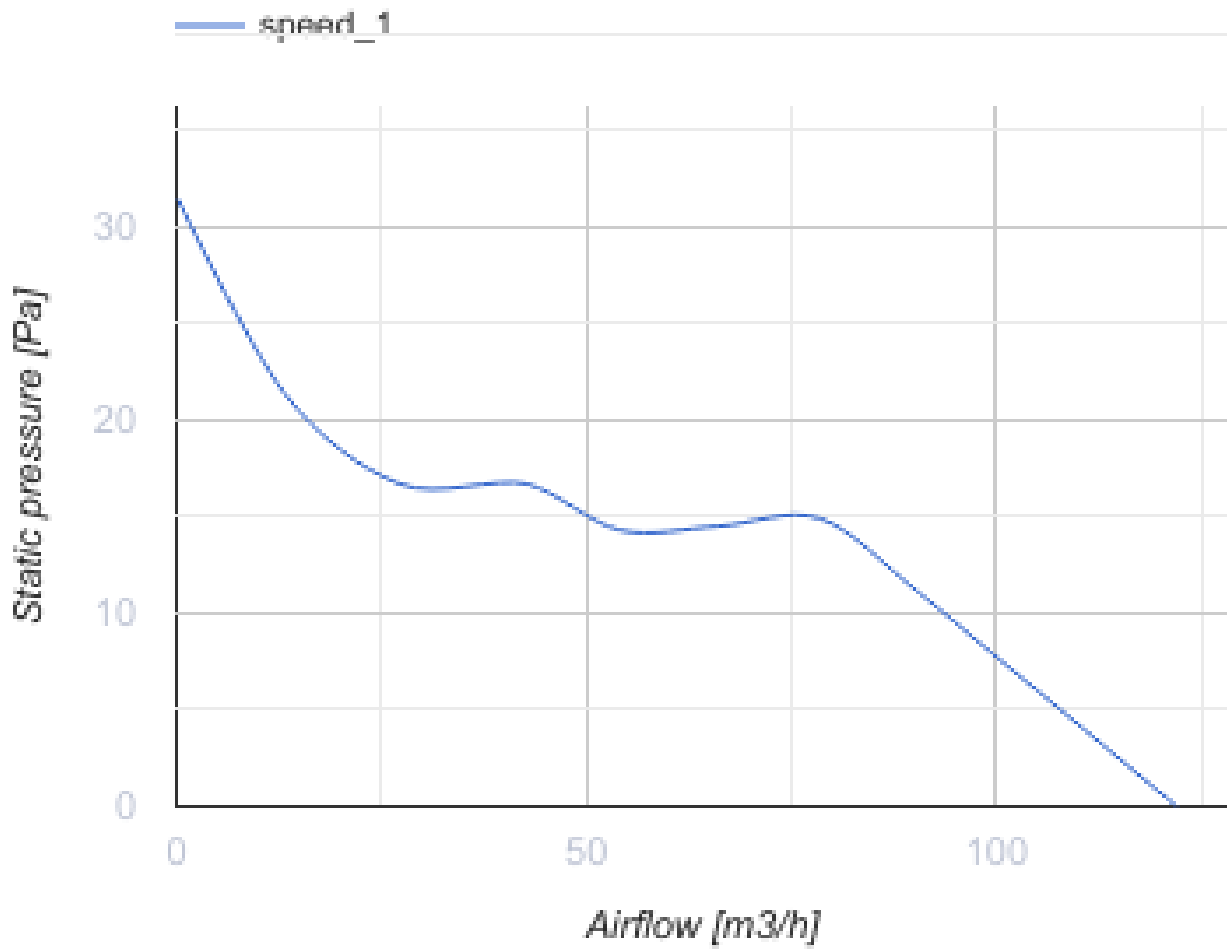

100 Base L turbo

Vents Base - domestic axial extract fan by Design Concept system, designed for rooms with normal or increased humidity: kitchen, bathroom and shower rooms etc.

- Maximum airflow: 122
- Sound pressure level LpA at 3 m: 36
- Motor type: AC
- Impeller type: Axial
- Casing material: Plastic

	Unit of measurement	100 Base L turbo
Connected air duct size	mm	100
Speed	-	1
Minimum supply voltage	V	220
Maximum supply voltage	V	240
Power supply frequency	Hz	50/60
Rated power	W	15
Unit current	A	0.1
Maximum airflow	m ³ /h	122
rotation speed at 50hz	-	2400
Sound pressure level LpA at 3 m	dB(A)	36
Ambient air temperature min	°C	1
Ambient air temperature max	°C	40
Ingress protection rating	-	IP24