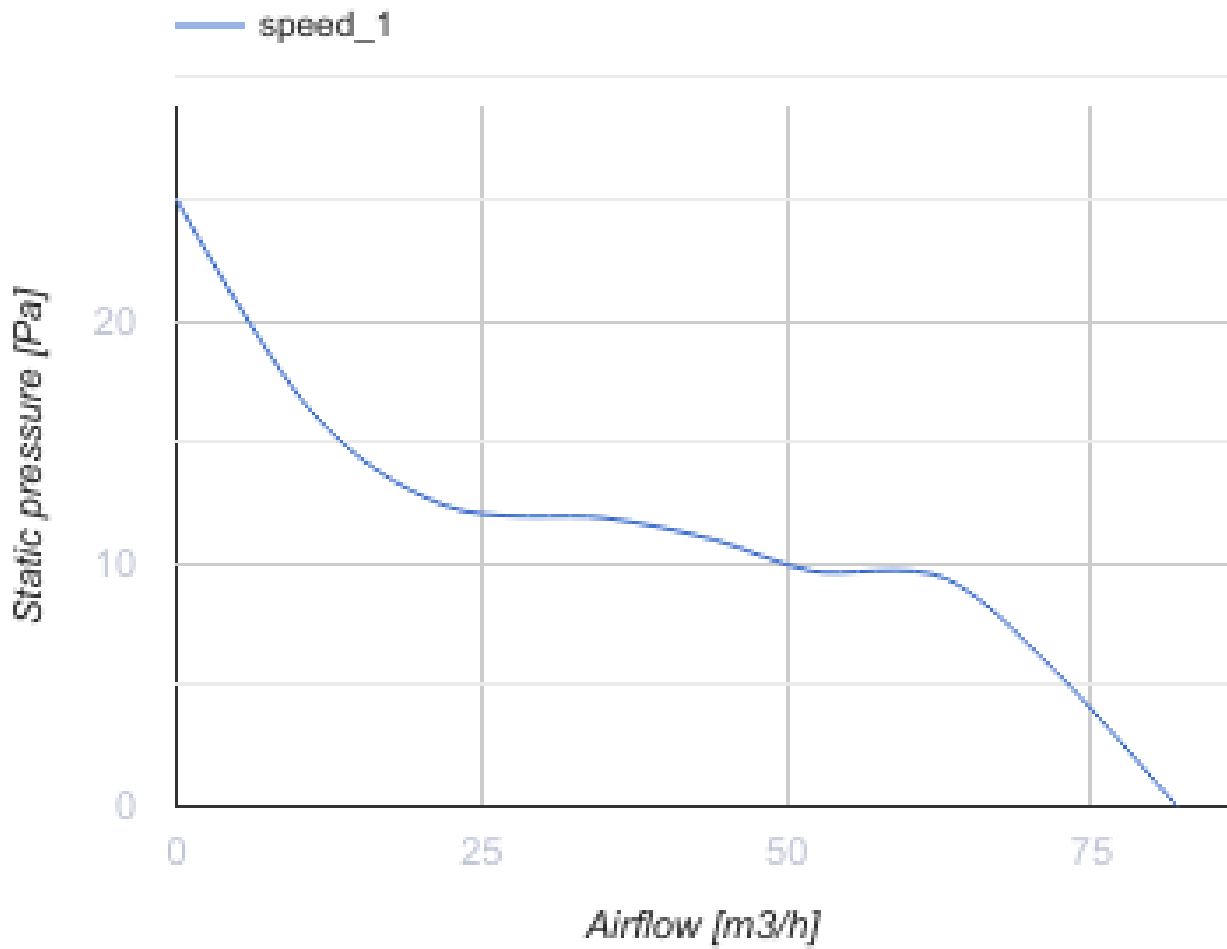

100 Base T L Q

Vents Base - domestic axial extract fan by Design Concept system, designed for rooms with normal or increased humidity: kitchen, bathroom and shower rooms etc.

- Maximum airflow: 82
- Sound pressure level LpA at 3 m: 26
- Motor type: AC
- Impeller type: Axial
- Casing material: Plastic
- Timer: Turn off timer

	Unit of measurement	100 Base T L Q
Connected air duct size	mm	100
Speed	-	1
Minimum supply voltage	V	220
Maximum supply voltage	V	240
Power supply frequency	Hz	50/60
Rated power	W	7.5
Unit current	A	0.05
Maximum airflow	m ³ /h	82
rotation speed at 50hz	-	1800
Sound pressure level LpA at 3 m	dB(A)	26
Ambient air temperature min	°C	1
Ambient air temperature max	°C	40
Ingress protection rating	-	IP24