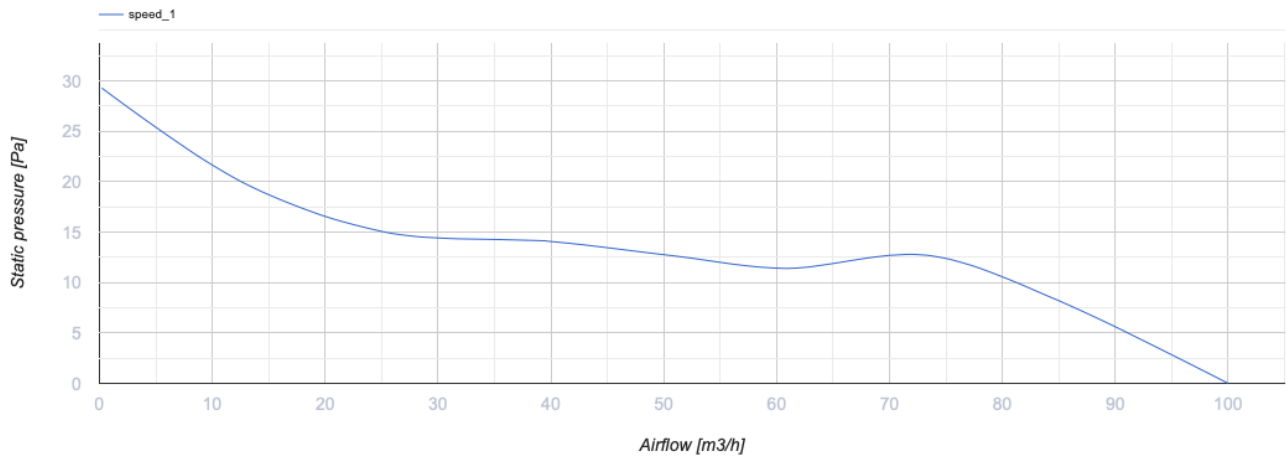

100 Base TH K

Vents Base - domestic axial extract fan by Design Concept system, designed for rooms with normal or increased humidity: kitchen, bathroom and shower rooms etc.

- Maximum airflow: 100
- Sound pressure level LpA at 3 m: 34
- Motor type: AC
- Impeller type: Axial
- Casing material: Plastic
- Backdraft protection: Backdraft damper
- Humidity sensor
- Timer: Turn off timer

	Unit of measurement	100 Base TH K
Connected air duct size	mm	100
Speed	-	1
Minimum supply voltage	V	220
Maximum supply voltage	V	240
Power supply frequency	Hz	50/60
Rated power	W	14
Unit current	A	0.09
Maximum airflow	m ³ /h	100
rotation speed at 50hz	-	2300
Sound pressure level LpA at 3 m	dB(A)	34
Ambient air temperature min	°C	1
Ambient air temperature max	°C	40
Ingress protection rating	-	IP24