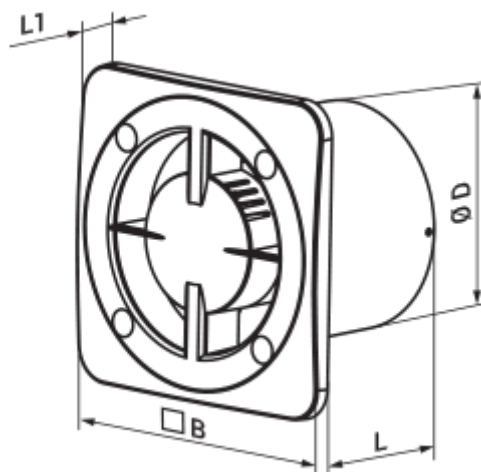

100 Base TH K

Vents Base - domestic axial extract fan by Design Concept system, designed for rooms with normal or increased humidity: kitchen, bathroom and shower rooms etc.

- Maximum airflow: 100
- Sound pressure level LpA at 3 m: 34
- Motor type: AC
- Impeller type: Axial
- Casing material: Plastic
- Backdraft protection: Backdraft damper
- Humidity sensor
- Timer: Turn off timer

	Unit of measurement	100 Base TH K
Connected air duct size	mm	100
Speed	-	1
Minimum supply voltage	V	220
Maximum supply voltage	V	240
Power supply frequency	Hz	50/60
Rated power	W	14
Unit current	A	0.09
Maximum airflow	m ³ /h	100
rotation speed at 50hz	-	2300
Sound pressure level LpA at 3 m	dB(A)	34
Ambient air temperature min	°C	1
Ambient air temperature max	°C	40
Ingress protection rating	-	IP24

Dimensions

ØD	B	L	L1
99	140	88	13

Accessories

Decorative panels

Name	Photo	Description
FP 180 Plain		Removable decorative front panels are a universal solution allowing to choose the design of a fan or ventilation grille for any interior of a bathroom or kitchen.
FP 160 Plain		Removable decorative front panels are a universal solution allowing to choose the design of a fan or ventilation grille for any interior of a bathroom or kitchen.
FP 180 Plain red		Removable decorative front panels are a universal solution allowing to choose the design of a fan or ventilation grille for any interior of a bathroom or kitchen.