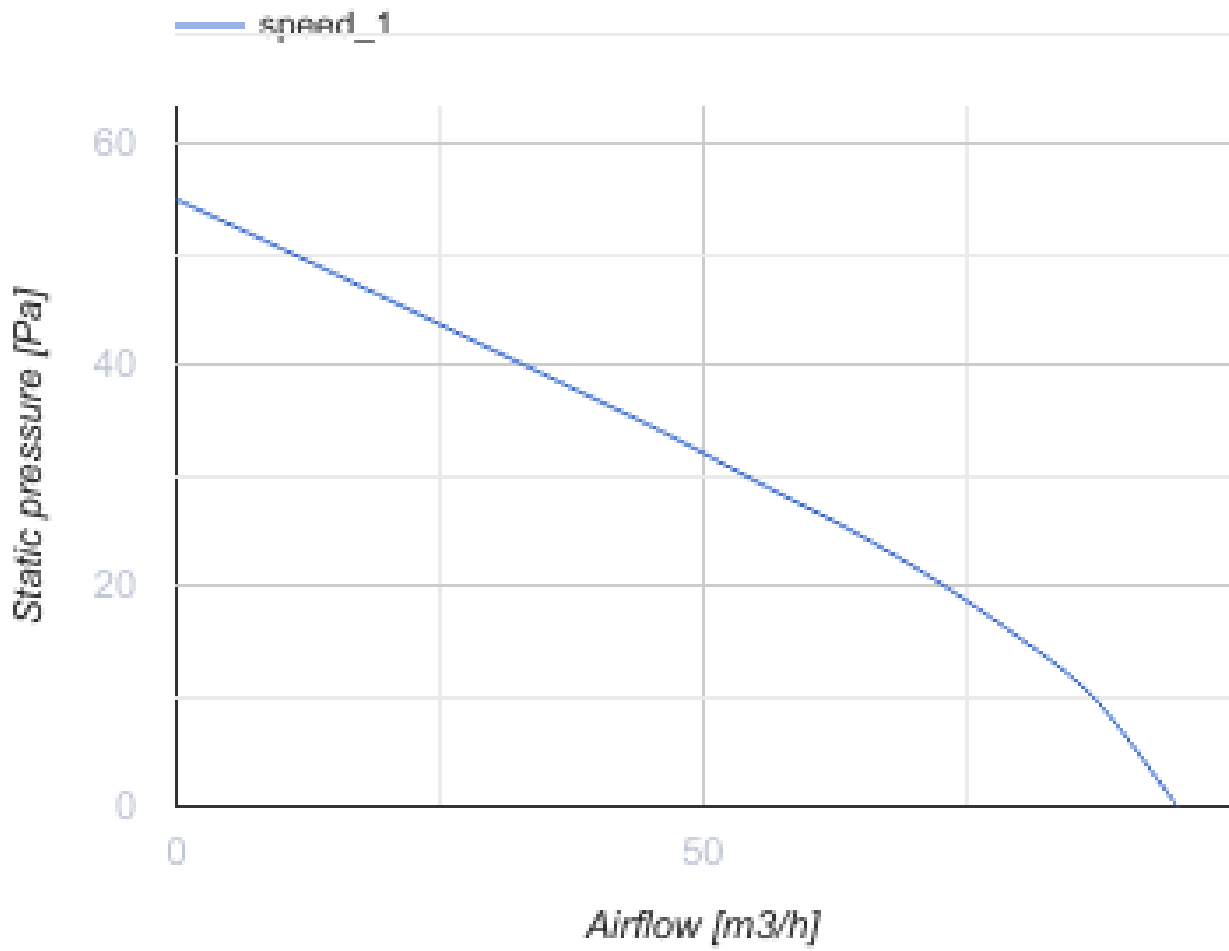

# 100 Casto One L

Quiet axial extract fans suitable for use in Zone 1

- Maximum airflow: 95
- Sound pressure level LpA at 3 m: 27
- Motor type: AC
- Impeller type: Mixed-flow
- Casing material: ABS Plastic
- Backdraft protection: Backdraft damper

	Unit of measurement	100 Casto One L
Connected air duct size	mm	100
Speed	-	1
Minimum supply voltage	V	220
Maximum supply voltage	V	240
Power supply frequency	Hz	50
Rated power	W	8
Unit current	A	0.05
Maximum airflow	m <sup>3</sup> /h	95
Sound pressure level LpA at 3 m	dB(A)	27
Weight	kg	0.45
Ambient air temperature min	°C	1
Ambient air temperature max	°C	40
Ingress protection rating	-	IP44 Zone 1

### Dimensions

<b>D</b>	<b>B</b>	<b>L</b>	<b>L1</b>
99	150	79	19