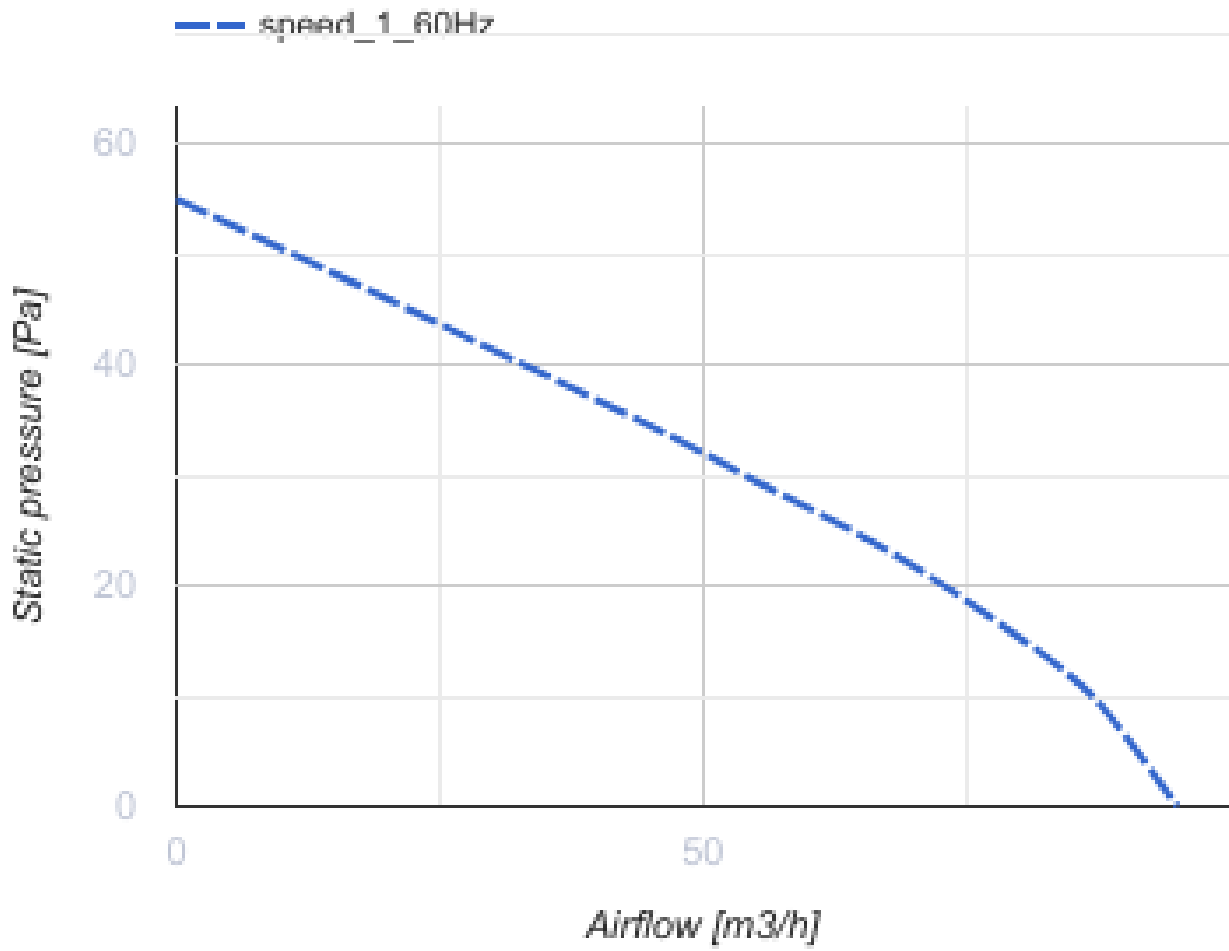

# 100 Casto One L (220 V/60 Hz)

Quiet axial extract fans suitable for use in Zone 1

- Motor type: AC
- Impeller type: Mixed-flow
- Casing material: ABS Plastic
- Backdraft protection: Backdraft damper

	Unit of measurement	100 Casto One L (220 V/60 Hz)
Connected air duct size	mm	100
Speed	-	1
Minimum supply voltage	V	220
Maximum supply voltage	V	220
Power supply frequency	Hz	60
Weight	kg	0.45
Ambient air temperature min	°C	1
Ambient air temperature max	°C	40
Ingress protection rating	-	IP44 Zone 1

### Dimensions

<b>D</b>	<b>B</b>	<b>L</b>	<b>L1</b>
99	150	79	19