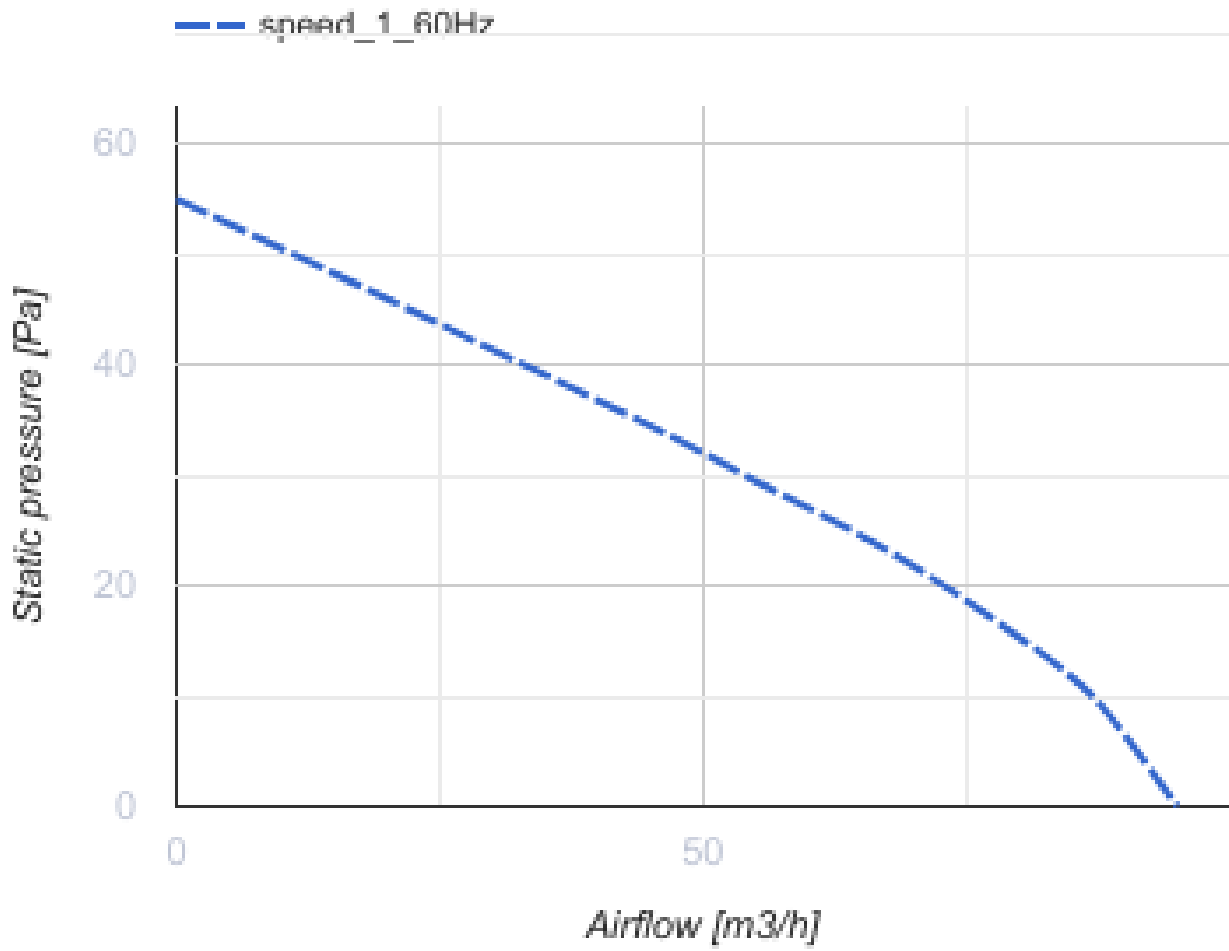

Dimensions

D	B	L	L1
99	150	79	19