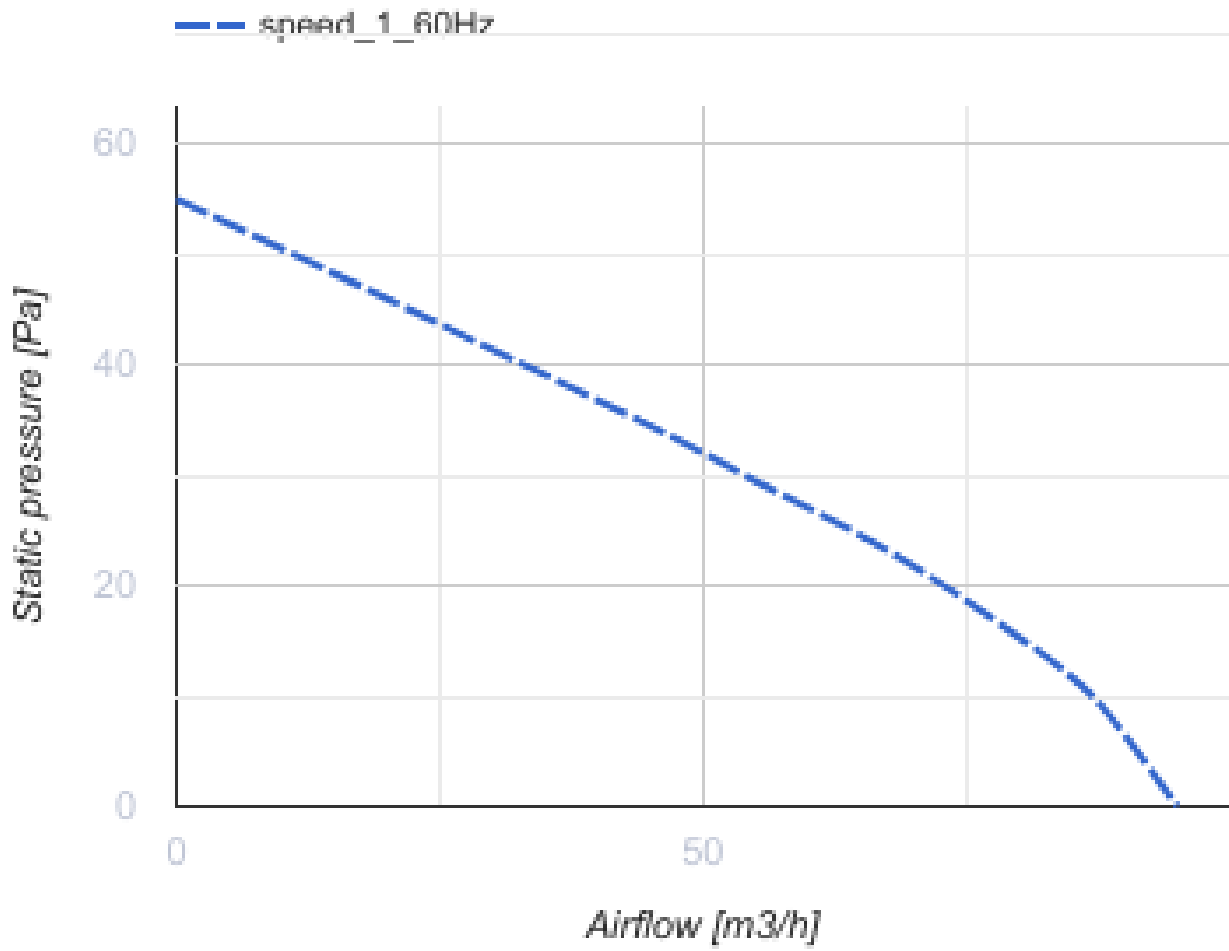

# 100 Casto One L (220 V/60 Hz)

Low-noise and energy-saving axial fan for exhaust ventilation suitable for use in Zone 1

- Motor type: AC
- Impeller type: Mixed-flow
- Casing material: ABS Plastic
- Backdraft protection: Backdraft damper

|                             | Unit of measurement | 100 Casto One L (220 V/60 Hz) |
|-----------------------------|---------------------|-------------------------------|
| Connected air duct size     | mm                  | 100                           |
| Speed                       | -                   | 1                             |
| Minimum supply voltage      | V                   | 220                           |
| Maximum supply voltage      | V                   | 220                           |
| Power supply frequency      | Hz                  | 60                            |
| Weight                      | kg                  | 0.45                          |
| Ambient air temperature min | °C                  | 1                             |
| Ambient air temperature max | °C                  | 40                            |
| Ingress protection rating   | -                   | IP44 Zone 1                   |

### Dimensions

| <b>D</b> | <b>B</b> | <b>L</b> | <b>L1</b> |
|----------|----------|----------|-----------|
| 99       | 150      | 79       | 19        |