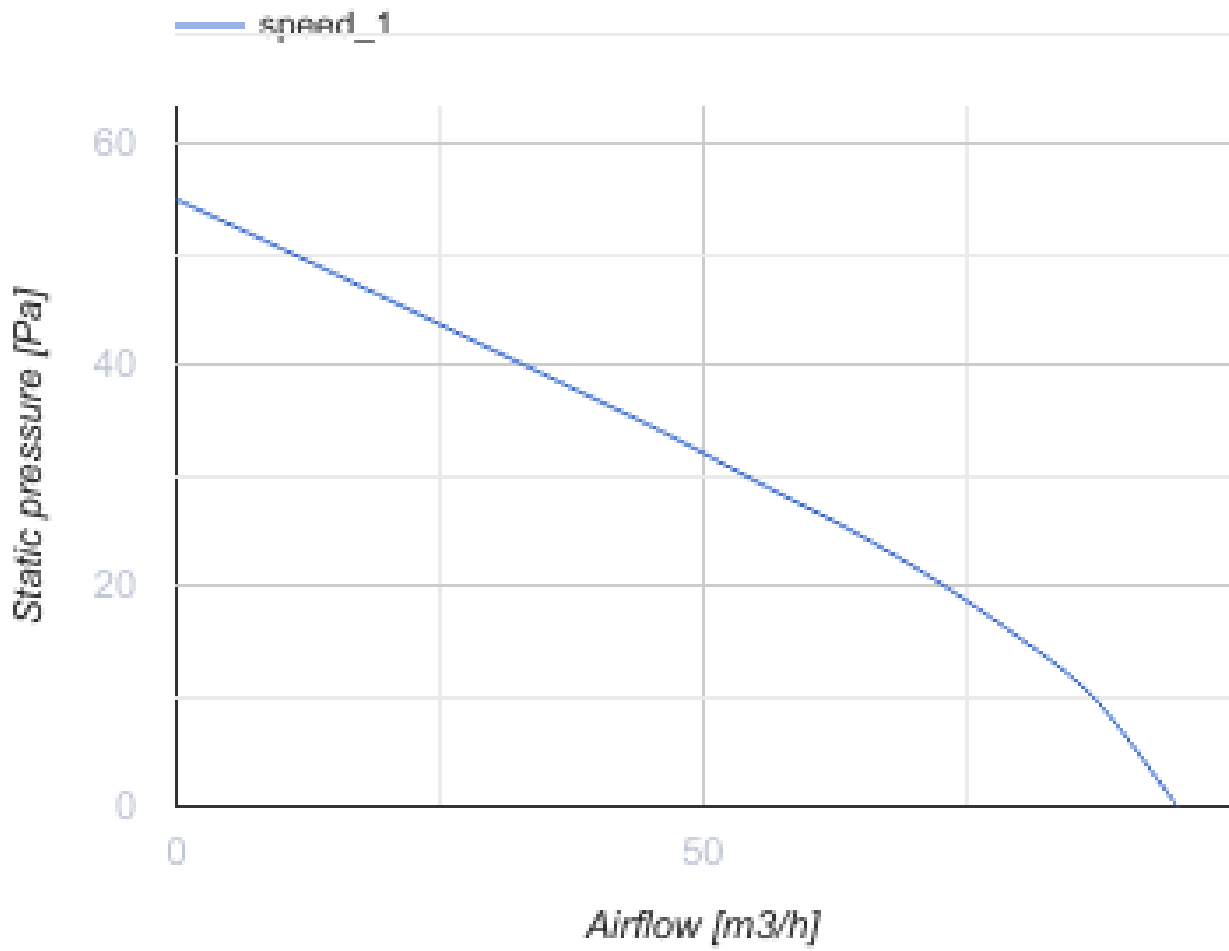

100 Casto One T L

Quiet axial extract fans suitable for use in Zone 1

- Maximum airflow: 95
- Sound pressure level LpA at 3 m: 27
- Motor type: AC
- Impeller type: Mixed-flow
- Casing material: ABS Plastic
- Backdraft protection: Backdraft damper
- Timer: Turn off timer

	Unit of measurement	100 Casto One T L
Connected air duct size	mm	100
Speed	-	1
Minimum supply voltage	V	220
Maximum supply voltage	V	240
Power supply frequency	Hz	50
Rated power	W	8
Unit current	A	0.05
Maximum airflow	m ³ /h	95
Sound pressure level LpA at 3 m	dB(A)	27
Weight	kg	0.45
Ambient air temperature min	°C	1
Ambient air temperature max	°C	40
Ingress protection rating	-	IP44 Zone 1