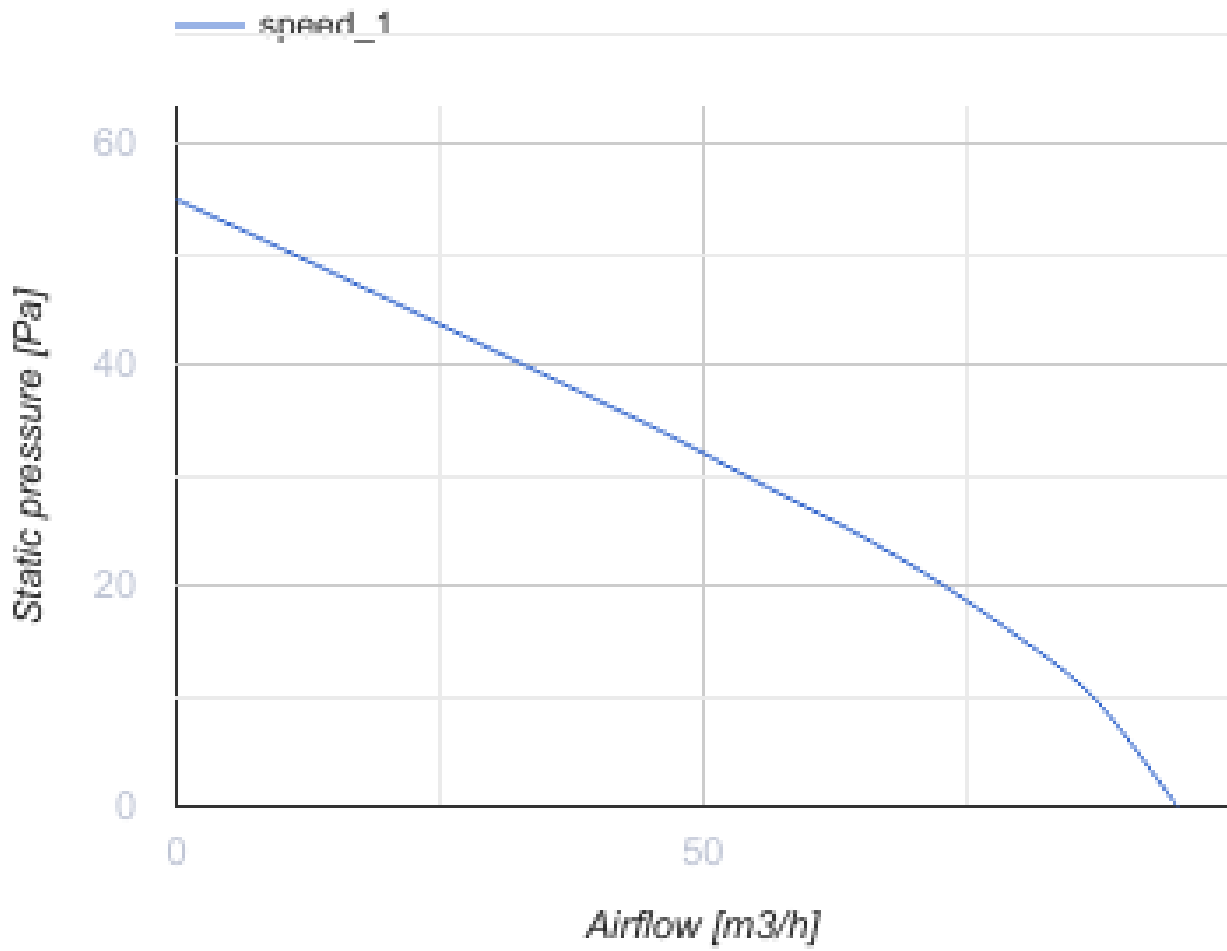

100 Casto One T L

Quiet axial extract fans suitable for use in Zone 1

- Maximum airflow: 95
- Sound pressure level LpA at 3 m: 27
- Motor type: AC
- Impeller type: Mixed-flow
- Casing material: ABS Plastic
- Backdraft protection: Backdraft damper
- Timer: Turn off timer

	Unit of measurement	100 Casto One T L
Connected air duct size	mm	100
Speed	-	1
Minimum supply voltage	V	220
Maximum supply voltage	V	240
Power supply frequency	Hz	50
Rated power	W	8
Unit current	A	0.05
Maximum airflow	m ³ /h	95
Sound pressure level LpA at 3 m	dB(A)	27
Weight	kg	0.45
Ambient air temperature min	°C	1
Ambient air temperature max	°C	40
Ingress protection rating	-	IP44 Zone 1