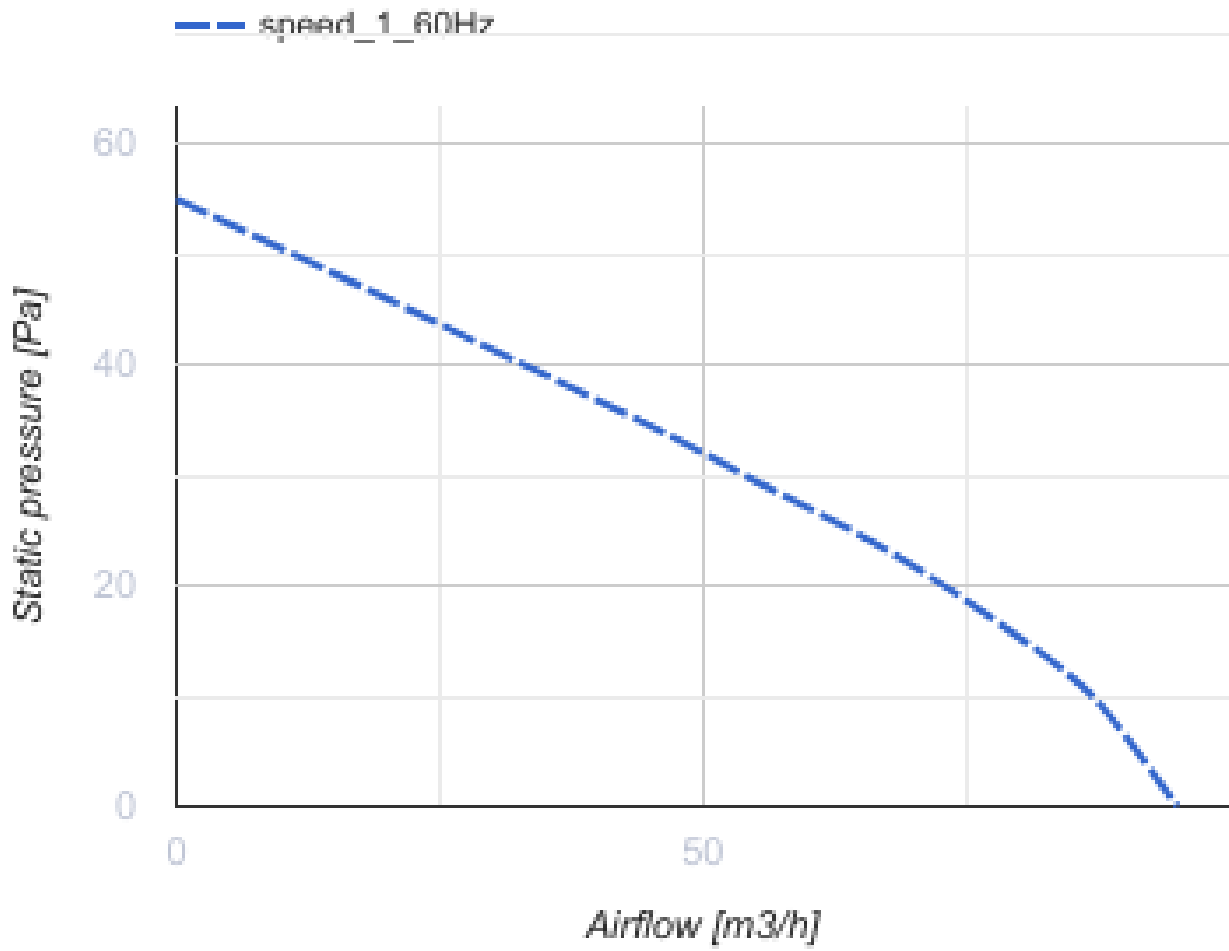

# 100 Casto One T L (220 V/60 Hz)

Quiet axial extract fans suitable for use in Zone 1

- Motor type: AC
- Impeller type: Mixed-flow
- Casing material: ABS Plastic
- Backdraft protection: Backdraft damper
- Timer: Turn off timer

	Unit of measurement	100 Casto One T L (220 V/60 Hz)
Connected air duct size	mm	100
Speed	-	1
Minimum supply voltage	V	220
Maximum supply voltage	V	220
Power supply frequency	Hz	60
Weight	kg	0.45
Ambient air temperature min	°C	1
Ambient air temperature max	°C	40
Ingress protection rating	-	IP44 Zone 1

### Dimensions

<b>D</b>	<b>B</b>	<b>L</b>	<b>L1</b>
99	150	79	19