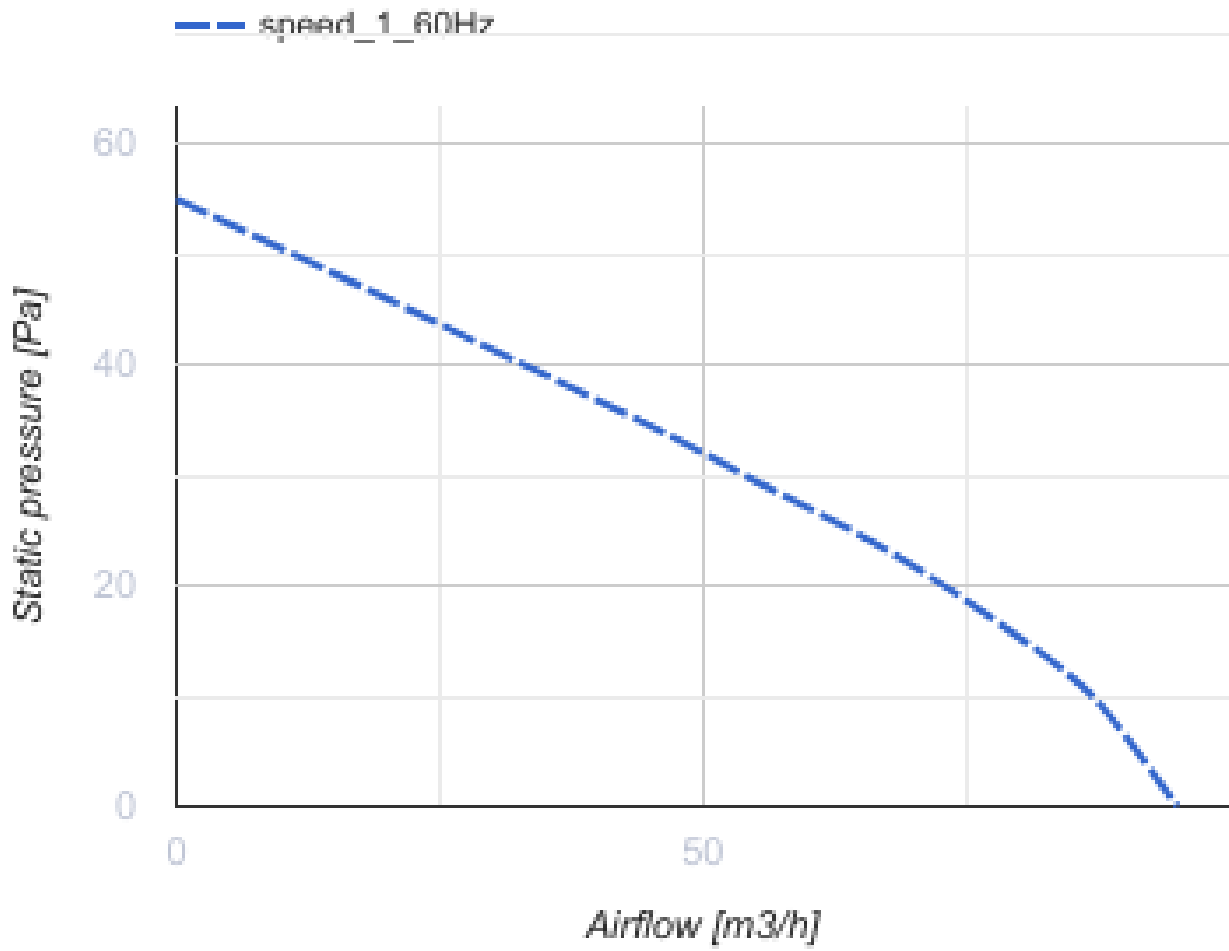

100 Casto One T L (220 V/60 Hz)

Quiet axial extract fans suitable for use in Zone 1

- Motor type: AC
- Impeller type: Mixed-flow
- Casing material: ABS Plastic
- Backdraft protection: Backdraft damper
- Timer: Turn off timer

	Unit of measurement	100 Casto One T L (220 V/60 Hz)
Connected air duct size	mm	100
Speed	-	1
Minimum supply voltage	V	220
Maximum supply voltage	V	220
Power supply frequency	Hz	60
Weight	kg	0.45
Ambient air temperature min	°C	1
Ambient air temperature max	°C	40
Ingress protection rating	-	IP44 Zone 1