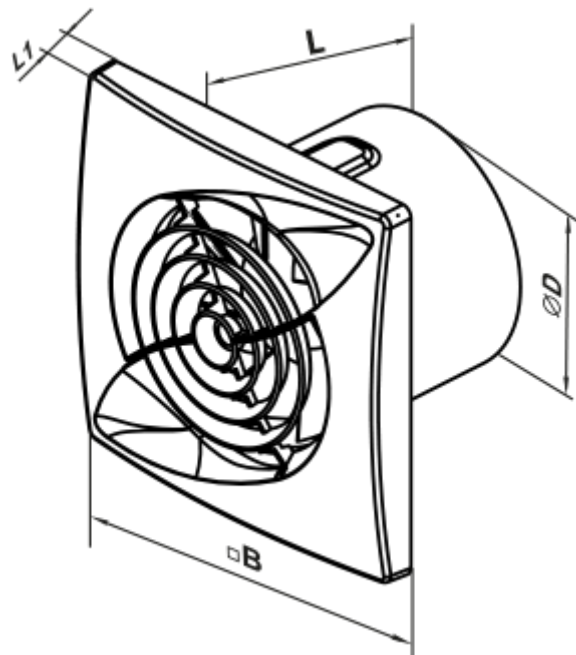

100 Casto One T1 L

Low-noise and energy-saving axial fan for exhaust ventilation suitable for use in Zone 1

- Maximum airflow: 95
- Sound pressure level LpA at 3 m: 27
- Motor type: AC
- Impeller type: Mixed
- Casing material: ABS Plastic
- Backdraft protection: Backdraft damper
- Timer: Turn off timer, Turn on timer

	Unit of measurement	100 Casto One T1 L
Connected air duct size	mm	100
Speed	-	1
Minimum supply voltage	V	220
Maximum supply voltage	V	240
Power supply frequency	Hz	50
Rated power	W	8
Unit current	A	0.05
Maximum airflow	m ³ /h	95
Sound pressure level LpA at 3 m	dB(A)	27
Weight	kg	0.45
Ambient air temperature min	°C	1
Ambient air temperature max	°C	40
Ingress protection rating	-	IP44 Zone 1

Dimensions

D	B	L	L1
99	150	79	19

Accessories

Cooker Hoods

Name	Photo	Description
FO_100		The window flange applicable for all VENTS fans except for VKO, VKO1, iFan, Quiet, MAO, CF