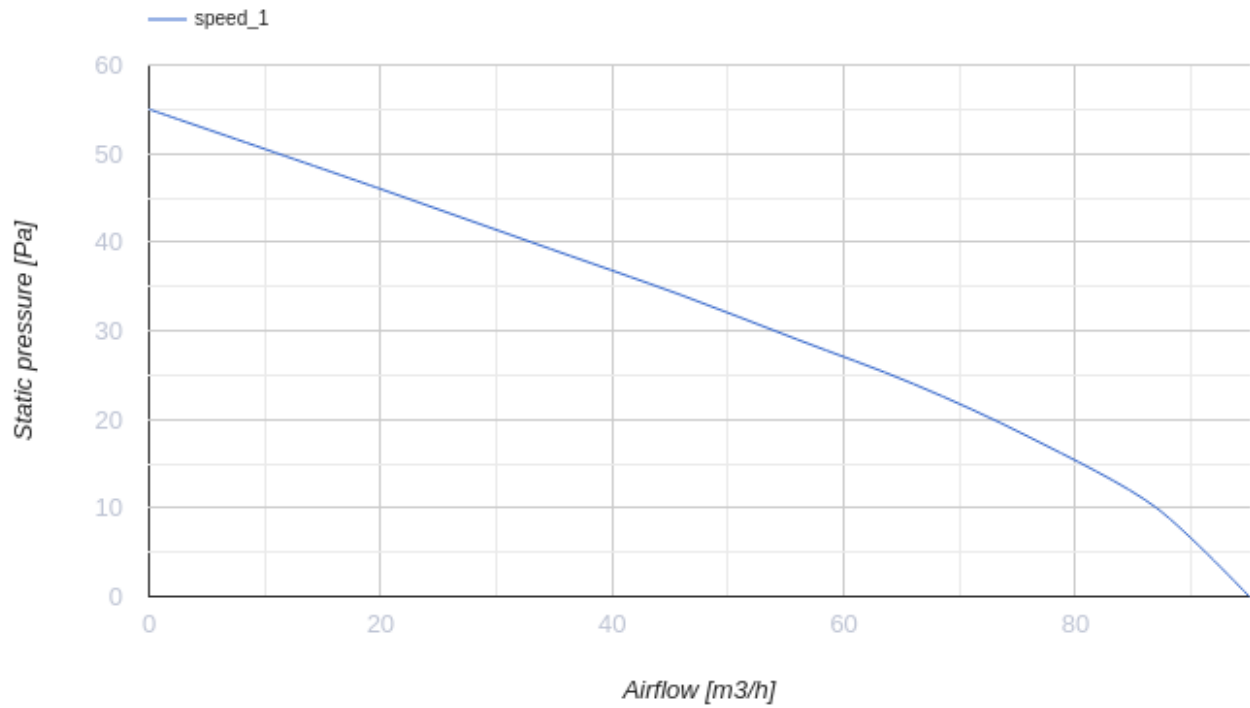

100 Casto One T1 L

Low-noise and energy-saving axial fan for exhaust ventilation suitable for use in Zone 1

- Maximum airflow: 95
- Sound pressure level LpA at 3 m: 27
- Motor type: AC
- Impeller type: Mixed
- Casing material: ABS Plastic
- Backdraft protection: Backdraft damper
- Timer: Turn off timer, Turn on timer

	Unit of measurement	100 Casto One T1 L
Connected air duct size	mm	100
Speed	-	1
Minimum supply voltage	V	220
Maximum supply voltage	V	240
Power supply frequency	Hz	50
Rated power	W	8
Unit current	A	0.05
Maximum airflow	m ³ /h	95
Sound pressure level LpA at 3 m	dB(A)	27
Weight	kg	0.45
Ambient air temperature min	°C	1
Ambient air temperature max	°C	40
Ingress protection rating	-	IP44 Zone 1