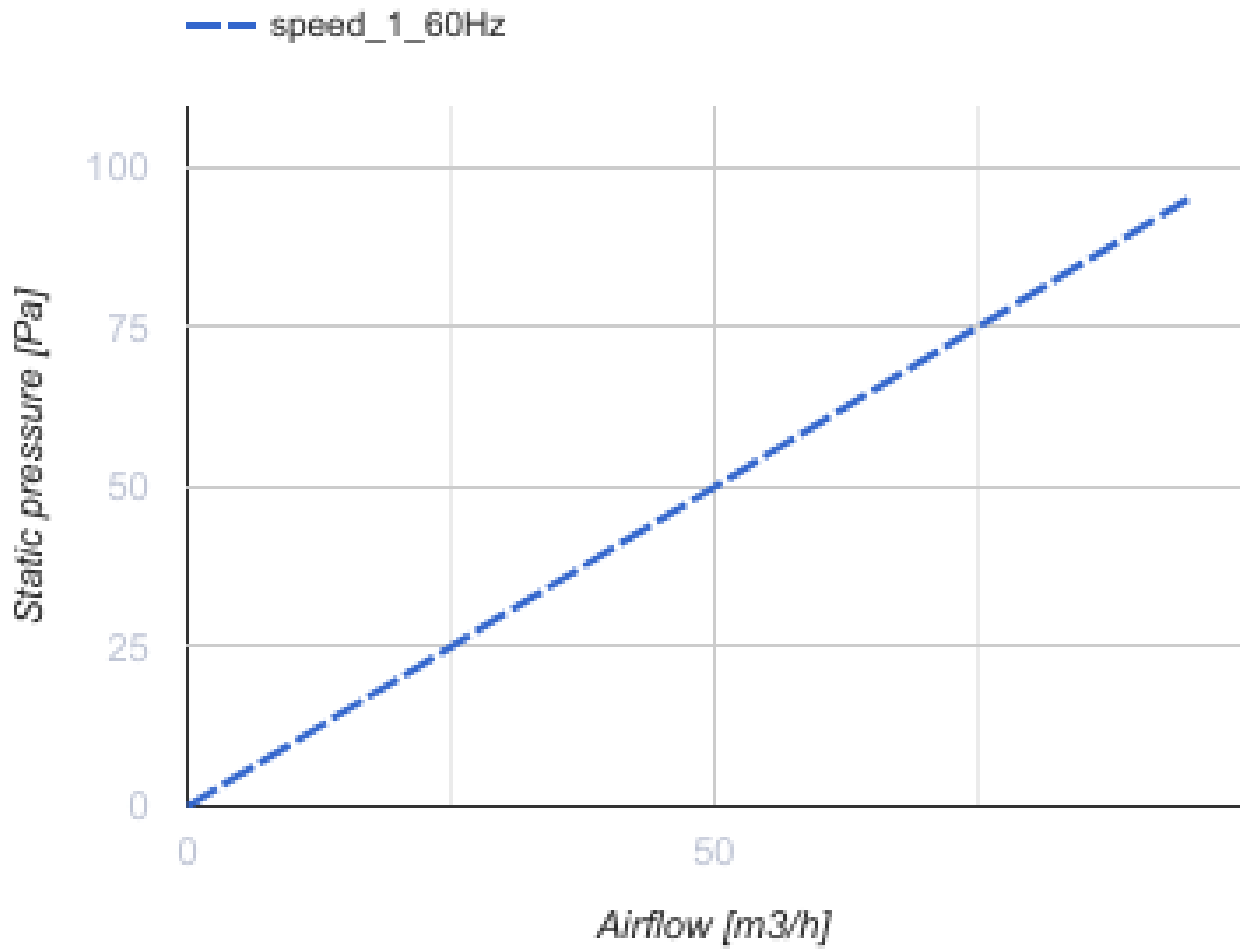

# 100 Casto One T1 L (220 V/60 Hz)

Quiet axial extract fans suitable for use in Zone 1

- Motor type: AC
- Impeller type: Mixed-flow
- Casing material: ABS Plastic
- Backdraft protection: Backdraft damper
- Timer: Turn off timer, Turn on timer

	Unit of measurement	100 Casto One T1 L (220 V/60 Hz)
Connected air duct size	mm	100
Speed	-	1
Minimum supply voltage	V	220
Maximum supply voltage	V	220
Power supply frequency	Hz	60
Weight	kg	0.45
Ambient air temperature min	°C	1
Ambient air temperature max	°C	40
Ingress protection rating	-	IP44 Zone 1

### Dimensions

<b>D</b>	<b>B</b>	<b>L</b>	<b>L1</b>
99	150	79	19