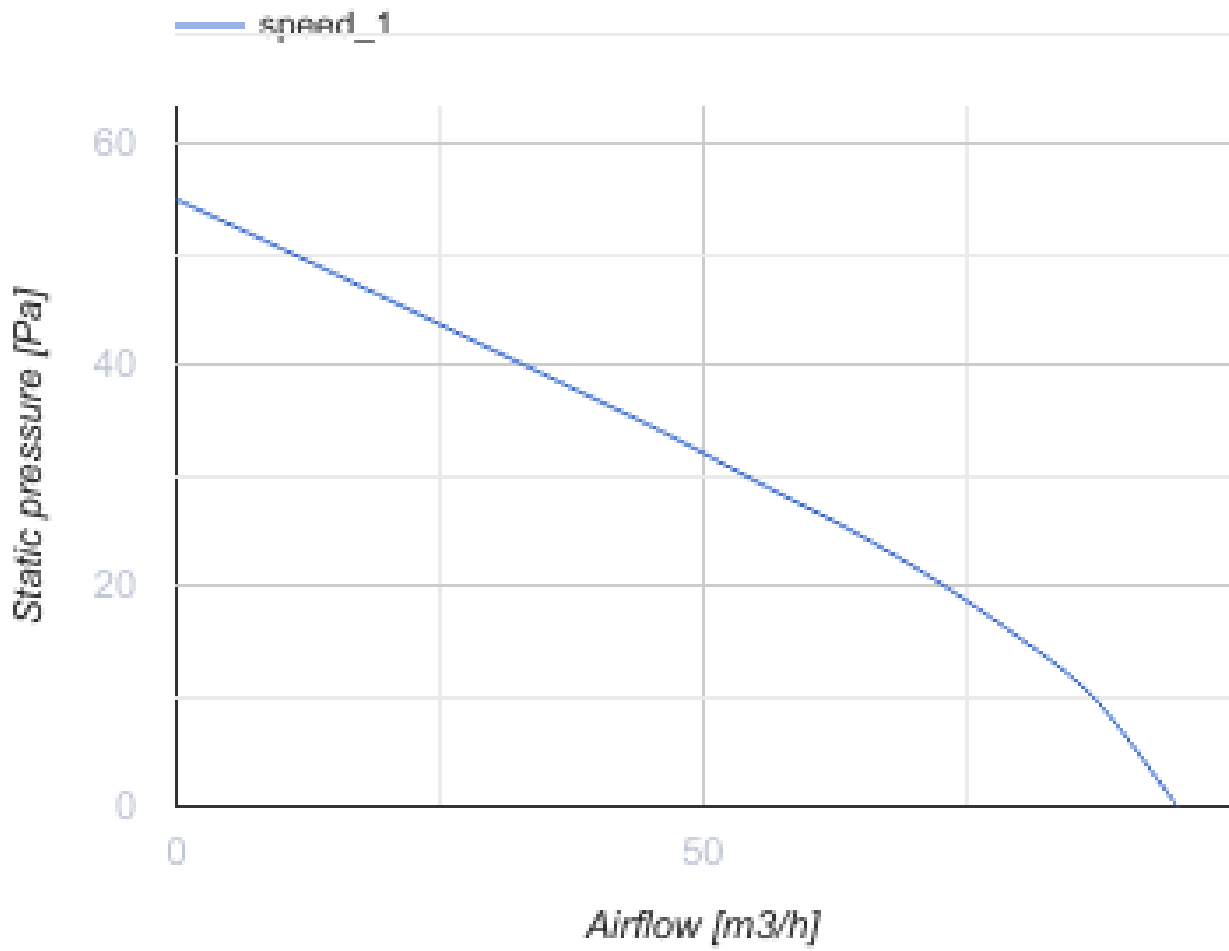

100 Casto One TH L

Quiet axial extract fans suitable for use in Zone 1

- Maximum airflow: 95
- Sound pressure level LpA at 3 m: 27
- Motor type: AC
- Impeller type: Mixed-flow
- Casing material: ABS Plastic
- Backdraft protection: Backdraft damper
- Humidity sensor
- Timer: Turn off timer

	Unit of measurement	100 Casto One TH L
Connected air duct size	mm	100
Speed	-	1
Minimum supply voltage	V	220
Maximum supply voltage	V	240
Power supply frequency	Hz	50
Rated power	W	8
Unit current	A	0.05
Maximum airflow	m ³ /h	95
Sound pressure level LpA at 3 m	dB(A)	27
Weight	kg	0.45
Ambient air temperature min	°C	1
Ambient air temperature max	°C	40
Ingress protection rating	-	IP44 Zone 1