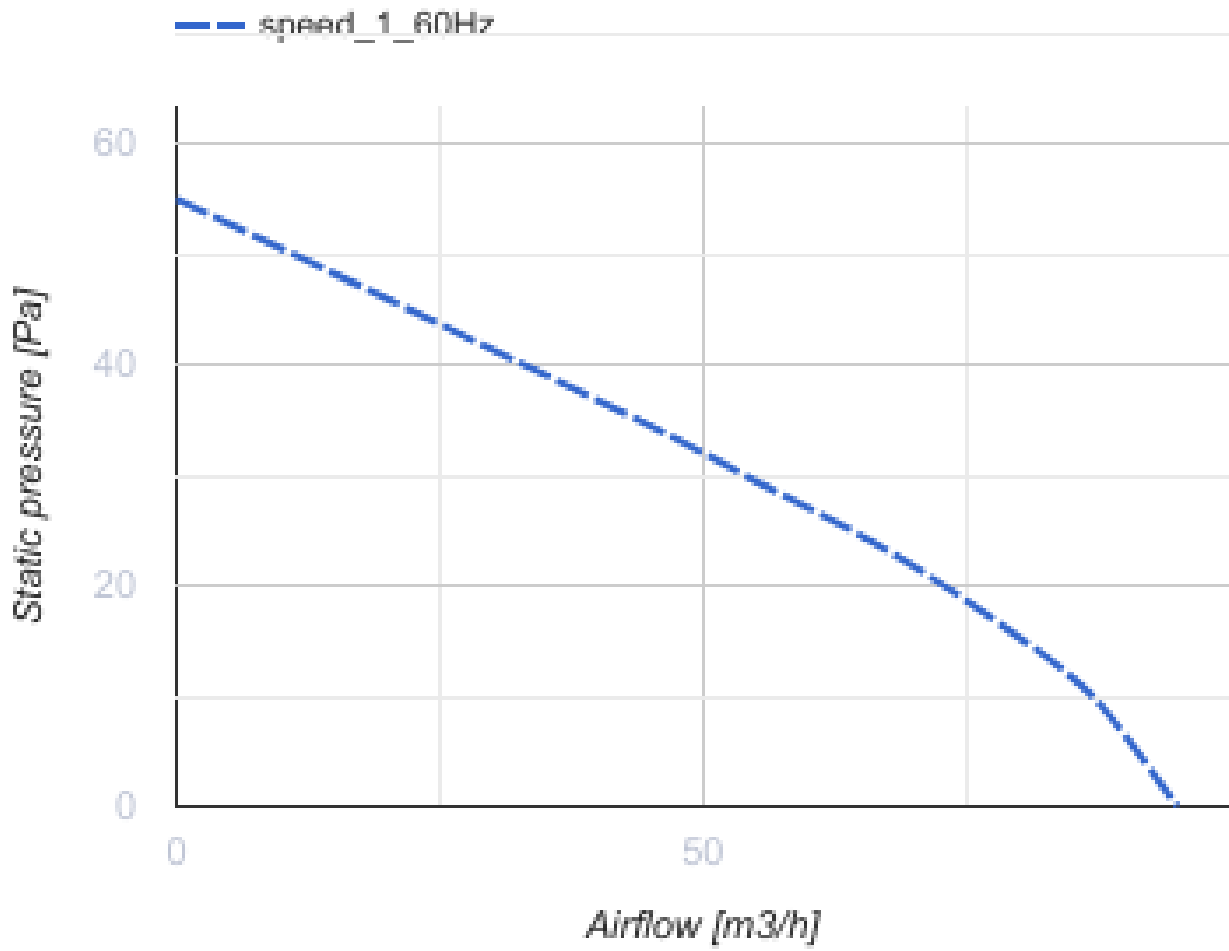

100 Casto One TH L (220 V/60 Hz)

Quiet axial extract fans suitable for use in Zone 1

- Motor type: AC
- Impeller type: Mixed-flow
- Casing material: ABS Plastic
- Backdraft protection: Backdraft damper
- Humidity sensor
- Timer: Turn off timer

	Unit of measurement	100 Casto One TH L (220 V/60 Hz)
Connected air duct size	mm	100
Speed	-	1
Minimum supply voltage	V	220
Maximum supply voltage	V	240
Power supply frequency	Hz	60
Weight	kg	0.45
Ambient air temperature min	°C	1
Ambient air temperature max	°C	40
Ingress protection rating	-	IP44 Zone 1