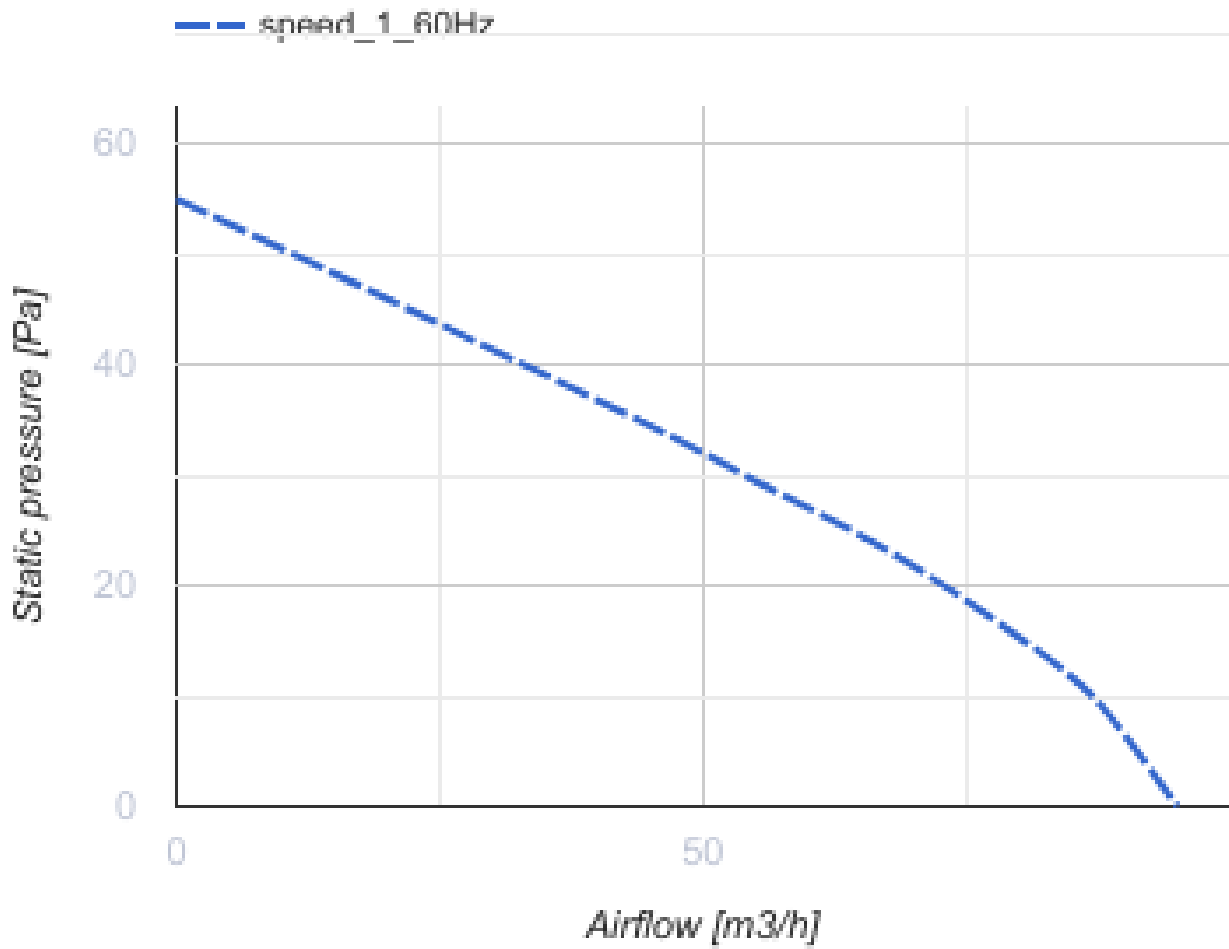

# 100 Casto One TH L (220 V/60 Hz)

Quiet axial extract fans suitable for use in Zone 1

- Motor type: AC
- Impeller type: Mixed-flow
- Casing material: ABS Plastic
- Backdraft protection: Backdraft damper
- Humidity sensor
- Timer: Turn off timer

	Unit of measurement	100 Casto One TH L (220 V/60 Hz)
Connected air duct size	mm	100
Speed	-	1
Minimum supply voltage	V	220
Maximum supply voltage	V	240
Power supply frequency	Hz	60
Weight	kg	0.45
Ambient air temperature min	°C	1
Ambient air temperature max	°C	40
Ingress protection rating	-	IP44 Zone 1

### Dimensions

<b>D</b>	<b>B</b>	<b>L</b>	<b>L1</b>
99	150	79	19