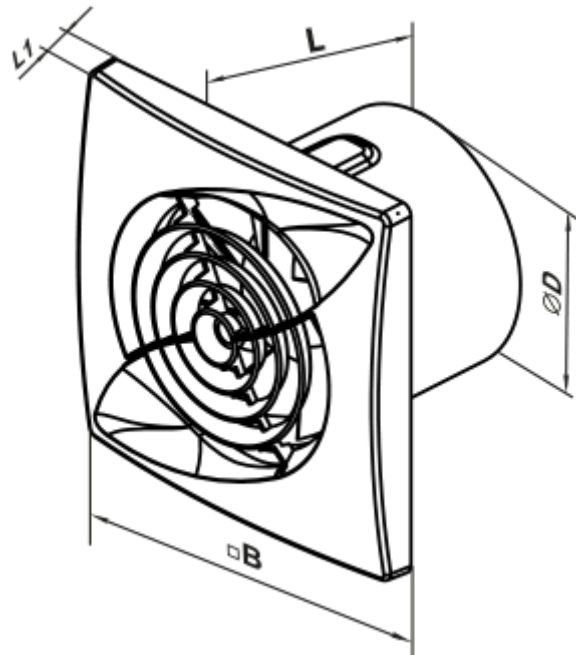

100 Casto One V L

Quiet axial extract fans suitable for use in Zone 1

- Maximum airflow: 95
- Sound pressure level LpA at 3 m: 27
- Motor type: AC
- Impeller type: Mixed-flow
- Casing material: ABS Plastic
- Backdraft protection: Backdraft damper
- Pull cord

| | Unit of measurement | 100 Casto One V L |
|---------------------------------|---------------------|-------------------|
| Connected air duct size | mm | 100 |
| Speed | - | 1 |
| Minimum supply voltage | V | 220 |
| Maximum supply voltage | V | 240 |
| Power supply frequency | Hz | 50 |
| Rated power | W | 8 |
| Unit current | A | 0.05 |
| Maximum airflow | m ³ /h | 95 |
| Sound pressure level LpA at 3 m | dB(A) | 27 |
| Weight | kg | 0.45 |
| Ambient air temperature min | °C | 1 |
| Ambient air temperature max | °C | 40 |
| Ingress protection rating | - | IP44 Zone 1 |

Dimensions

| D | B | L | L1 |
|----------|----------|----------|-----------|
| 99 | 150 | 79 | 19 |

Accessories

Flanges

| Name | Photo | Description |
|------------------------|---|--|
| FO_100 |  | The window flange applicable for all VENTS fans except for VKO, VKO1, iFan, Quiet, MAO, CF |