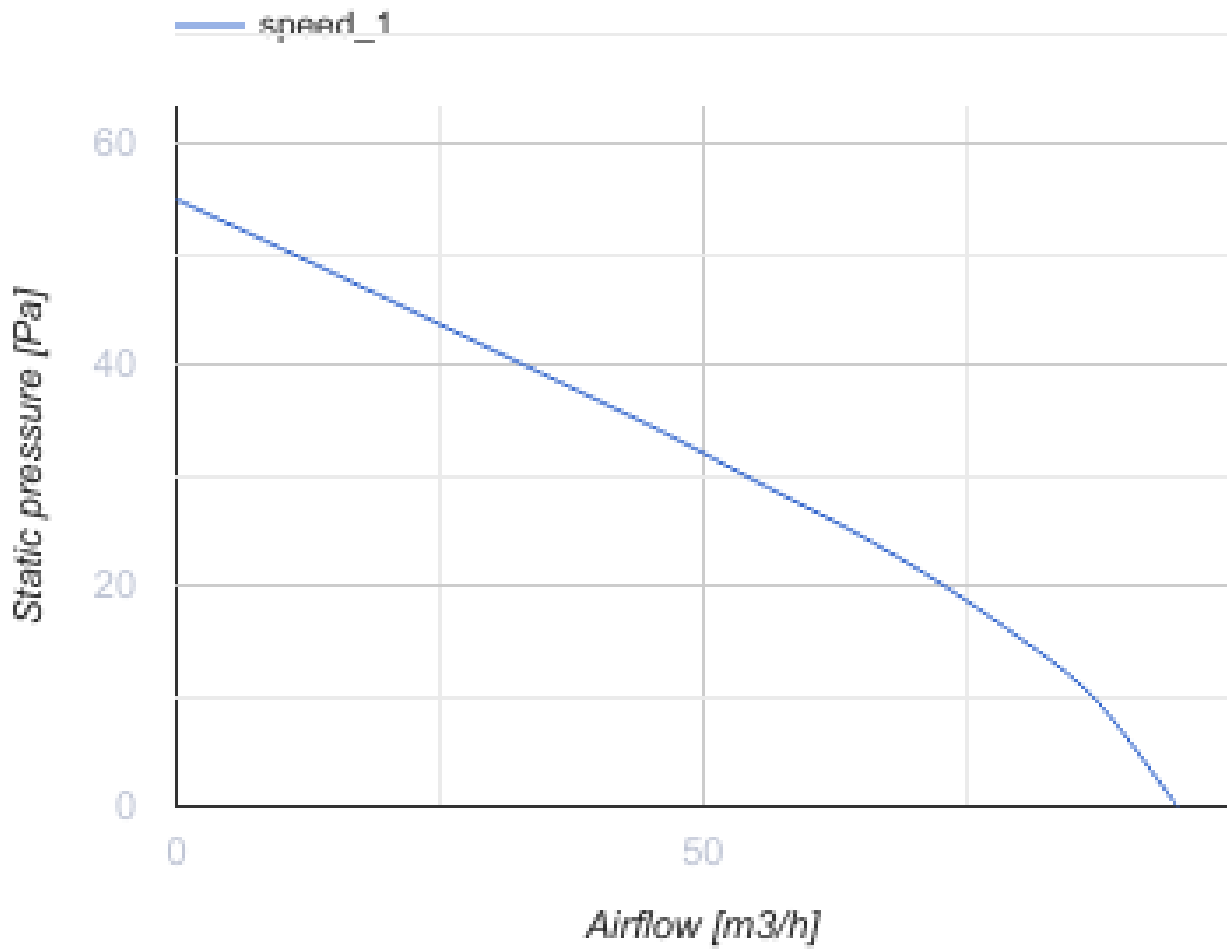

100 Casto One V L

Quiet axial extract fans suitable for use in Zone 1

- Maximum airflow: 95
- Sound pressure level LpA at 3 m: 27
- Motor type: AC
- Impeller type: Mixed-flow
- Casing material: ABS Plastic
- Backdraft protection: Backdraft damper
- Pull cord

| | Unit of measurement | 100 Casto One V L |
|---------------------------------|---------------------|-------------------|
| Connected air duct size | mm | 100 |
| Speed | - | 1 |
| Minimum supply voltage | V | 220 |
| Maximum supply voltage | V | 240 |
| Power supply frequency | Hz | 50 |
| Rated power | W | 8 |
| Unit current | A | 0.05 |
| Maximum airflow | m ³ /h | 95 |
| Sound pressure level LpA at 3 m | dB(A) | 27 |
| Weight | kg | 0.45 |
| Ambient air temperature min | °C | 1 |
| Ambient air temperature max | °C | 40 |
| Ingress protection rating | - | IP44 Zone 1 |