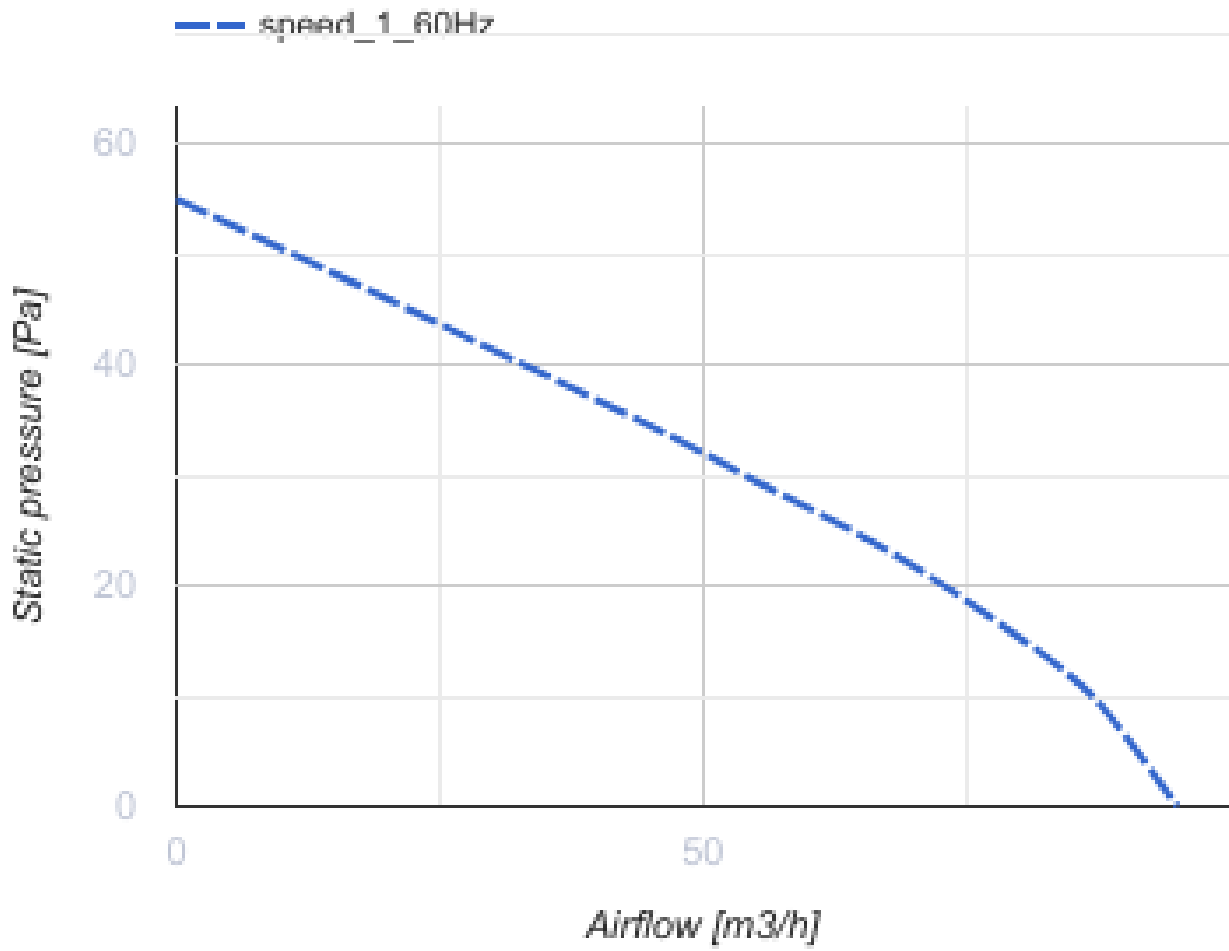

100 Casto One V L (220 V/60 Hz)

Quiet axial extract fans suitable for use in Zone 1

- Motor type: AC
- Impeller type: Mixed-flow
- Casing material: ABS Plastic
- Backdraft protection: Backdraft damper
- Pull cord

	Unit of measurement	100 Casto One V L (220 V/60 Hz)
Connected air duct size	mm	100
Speed	-	1
Minimum supply voltage	V	220
Maximum supply voltage	V	240
Power supply frequency	Hz	60
Weight	kg	0.45
Ambient air temperature min	°C	1
Ambient air temperature max	°C	40
Ingress protection rating	-	IP44 Zone 1