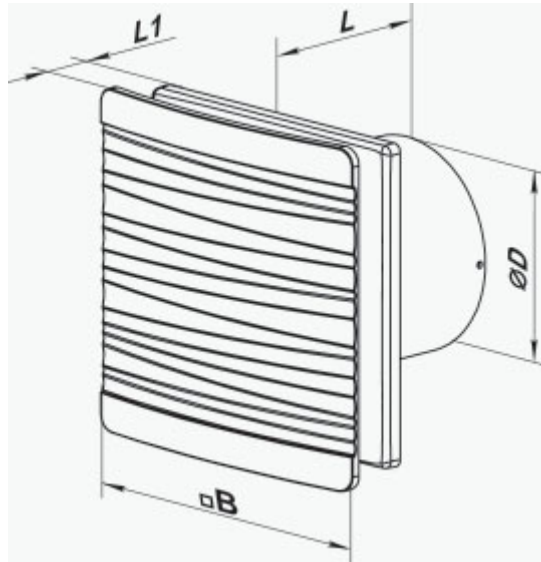

	Unit of measurement	100 Flip One L (220 V/60 Hz)
Connected air duct size	mm	100
Speed	-	1
Minimum supply voltage	V	220
Maximum supply voltage	V	220
Power supply frequency	Hz	60
Weight	kg	0.51
Ambient air temperature min	°C	1
Ambient air temperature max	°C	45
Ingress protection rating	-	IP44 Zone 1

Dimensions

D	B	L	L1
99	160	79	38

Accessories

Cooker Hoods

Name	Photo	Description
FO 100		The window flange applicable for all VENTS fans except for VKO, VKO1, iFan, Quiet, MAO, CF