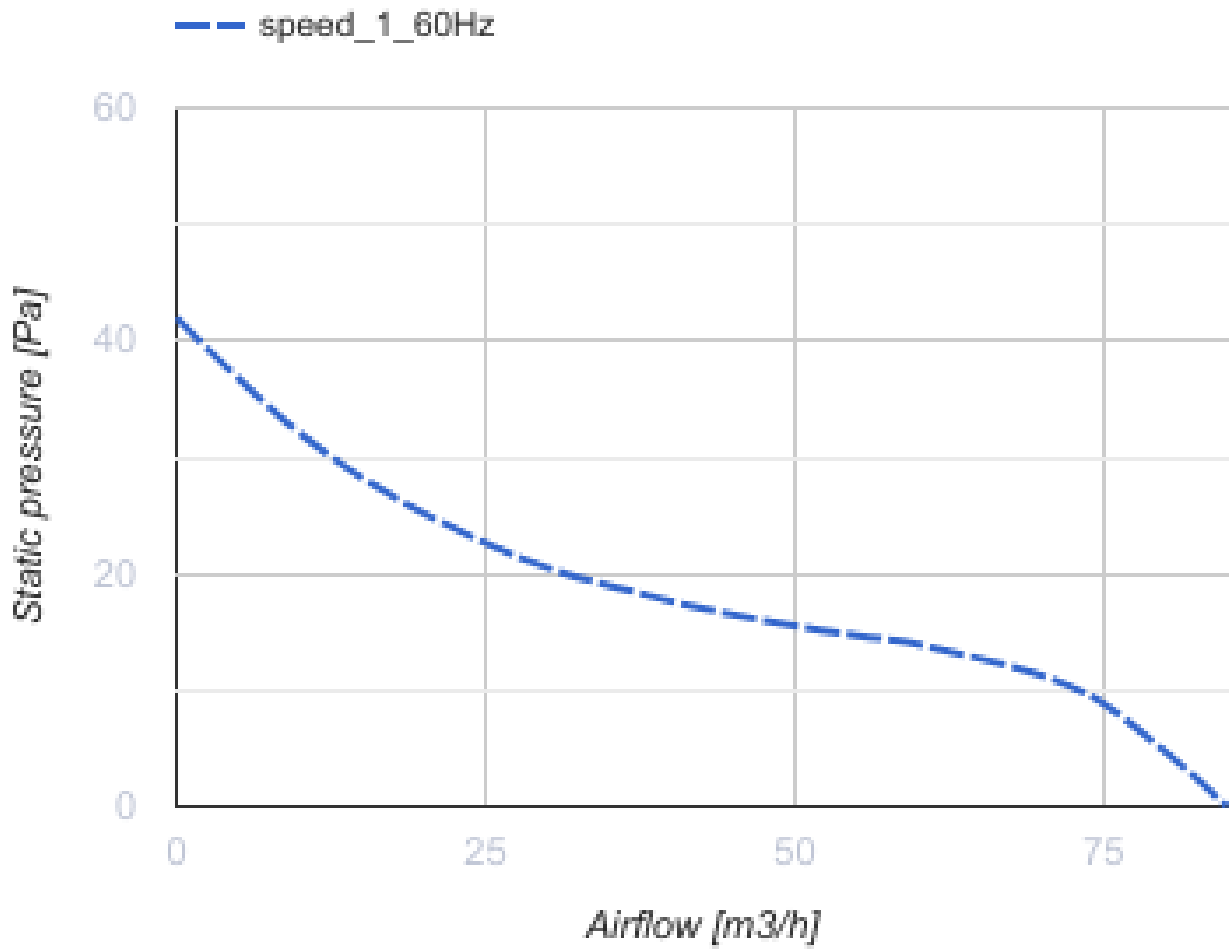

100 Flip One L (220 V/60 Hz)

Low-noise and low-power extract axial fan suitable for use in Zone 1

- Motor type: AC
- Impeller type: Mixed
- Casing material: ABS Plastic
- Backdraft protection: Backdraft damper

	Unit of measurement	100 Flip One L (220 V/60 Hz)
Connected air duct size	mm	100
Speed	-	1
Minimum supply voltage	V	220
Maximum supply voltage	V	220
Power supply frequency	Hz	60
Weight	kg	0.51
Ambient air temperature min	°C	1
Ambient air temperature max	°C	45
Ingress protection rating	-	IP44 Zone 1