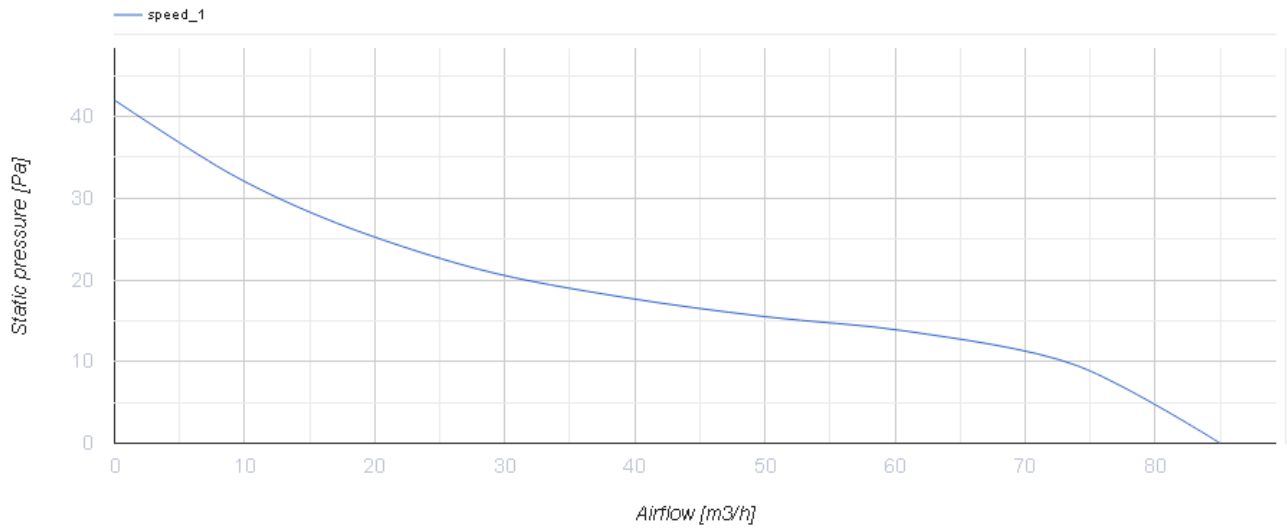

100 Flip One T L

Axial decorative fans for extract ventilation suitable for use in Zone 1

- Maximum airflow: 85
- Sound pressure level LpA at 3 m: 26
- Motor type: AC
- Impeller type: Mixed-flow
- Casing material: ABS Plastic
- Backdraft protection: Backdraft damper
- Timer: Turn off timer

	Unit of measurement	100 Flip One T L
Connected air duct size	mm	100
Speed	-	1
Minimum supply voltage	V	220
Maximum supply voltage	V	240
Power supply frequency	Hz	50
Rated power	W	8
Unit current	A	0.5
Maximum airflow	m ³ /h	85
Sound pressure level LpA at 3 m	dB(A)	26
Weight	kg	0.51
Ambient air temperature min	°C	1
Ambient air temperature max	°C	45
Ingress protection rating	-	IP44 Zone 1