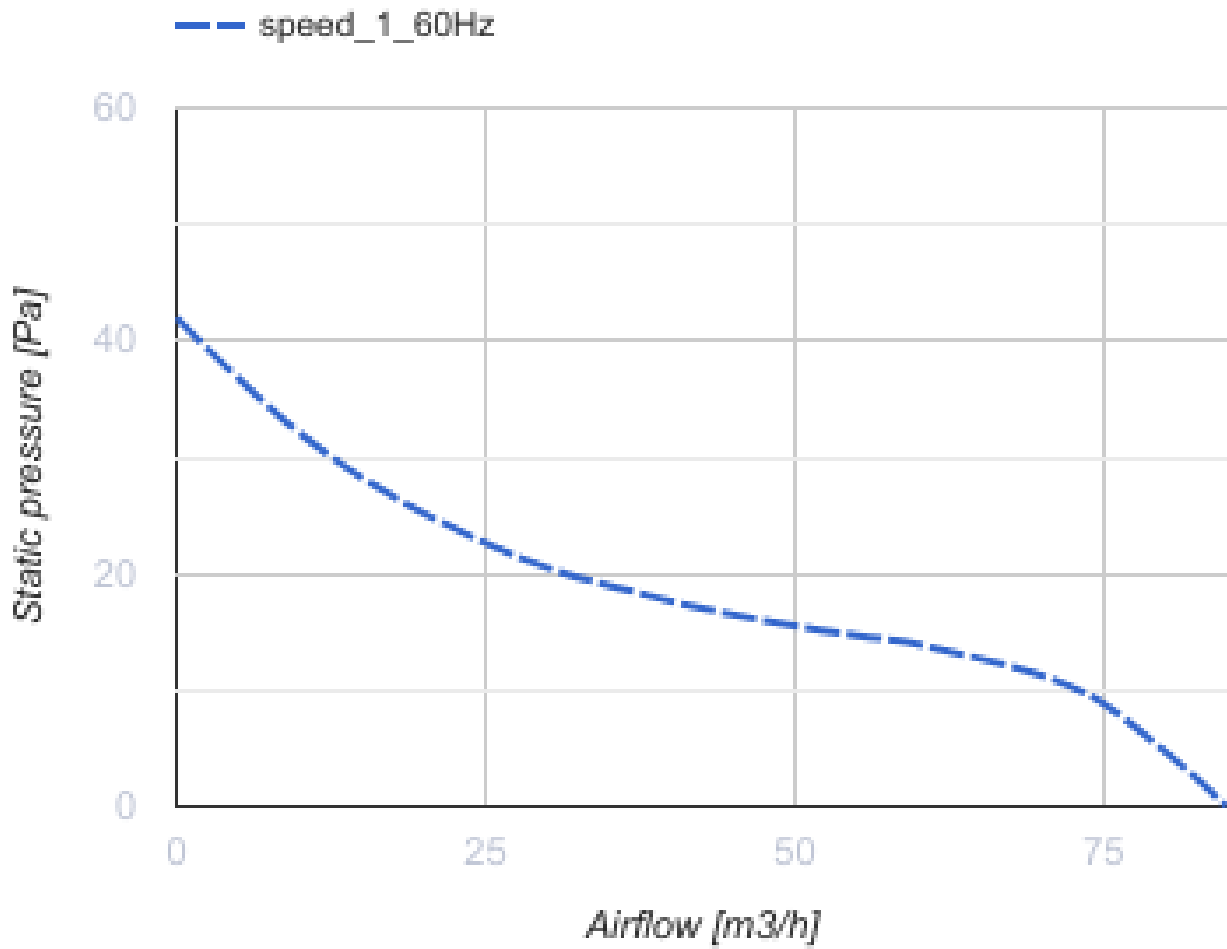

# 100 Flip One T L (220 V/60 Hz)

Low-noise and low-power extract axial fan suitable for use in Zone 1

- Motor type: AC
- Impeller type: Mixed
- Casing material: ABS Plastic
- Backdraft protection: Backdraft damper
- Timer: Turn off timer

	Unit of measurement	100 Flip One T L (220 V/60 Hz)
Connected air duct size	mm	100
Speed	-	1
Minimum supply voltage	V	220
Maximum supply voltage	V	220
Power supply frequency	Hz	60
Weight	kg	0.51
Ambient air temperature min	°C	1
Ambient air temperature max	°C	45
Ingress protection rating	-	IP44 Zone 1

### Dimensions

<b>D</b>	<b>B</b>	<b>L</b>	<b>L1</b>
99	160	79	38