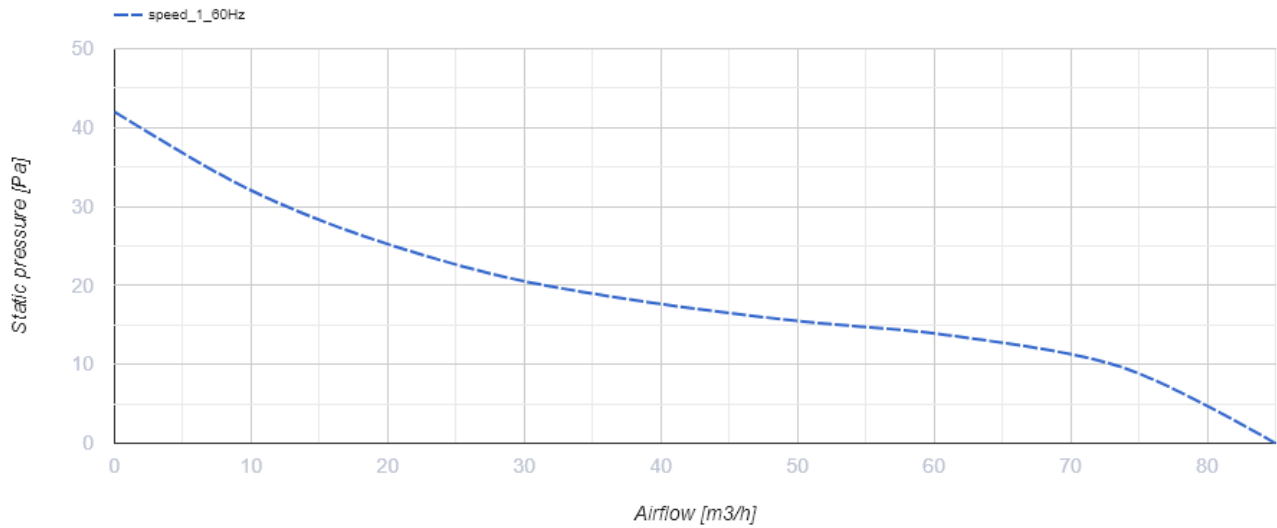

100 Flip One T L (220 V/60 Hz)

Low-noise and low-power extract axial fan suitable for use in Zone 1

- Motor type: AC
- Impeller type: Mixed-flow
- Casing material: ABS Plastic
- Backdraft protection: Backdraft damper
- Timer: Turn off timer

	Unit of measurement	100 Flip One T L (220 V/60 Hz)
Connected air duct size	mm	100
Speed	-	1
Minimum supply voltage	V	220
Maximum supply voltage	V	220
Power supply frequency	Hz	60
Weight	kg	0.51
Ambient air temperature min	°C	1
Ambient air temperature max	°C	45
Ingress protection rating	-	IP44 Zone 1