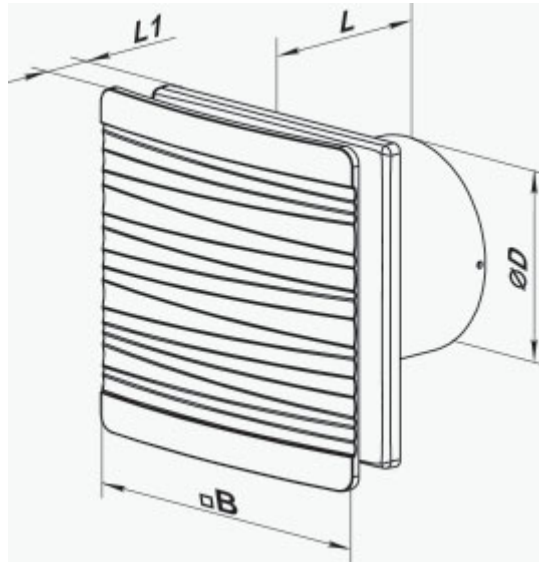

	Unit of measurement	100 Flip One T1 L (220 V/60 Hz)
Connected air duct size	mm	100
Speed	-	1
Minimum supply voltage	V	220
Maximum supply voltage	V	240
Power supply frequency	Hz	60
Weight	kg	0.51
Ambient air temperature min	°C	1
Ambient air temperature max	°C	45
Ingress protection rating	-	IP44 Zone 1

## Dimensions

D	B	L	L1
99	160	79	38