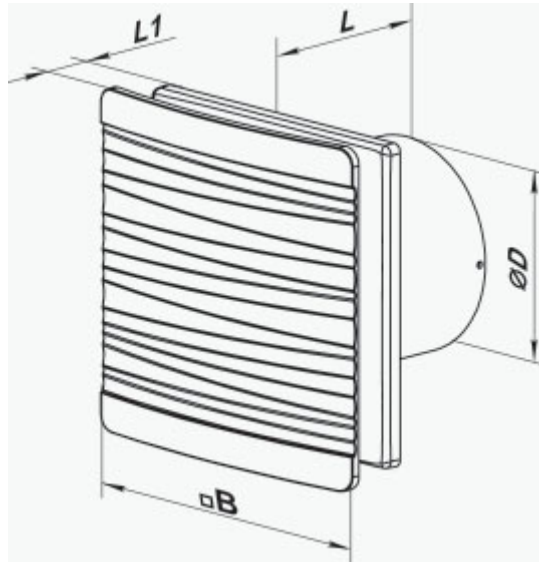

Accessories

Flanges

Name	Photo	Description
FO 100		The window flange applicable for all VENTS fans except for VKO, VKO1, iFan, Quiet, MAO, CF