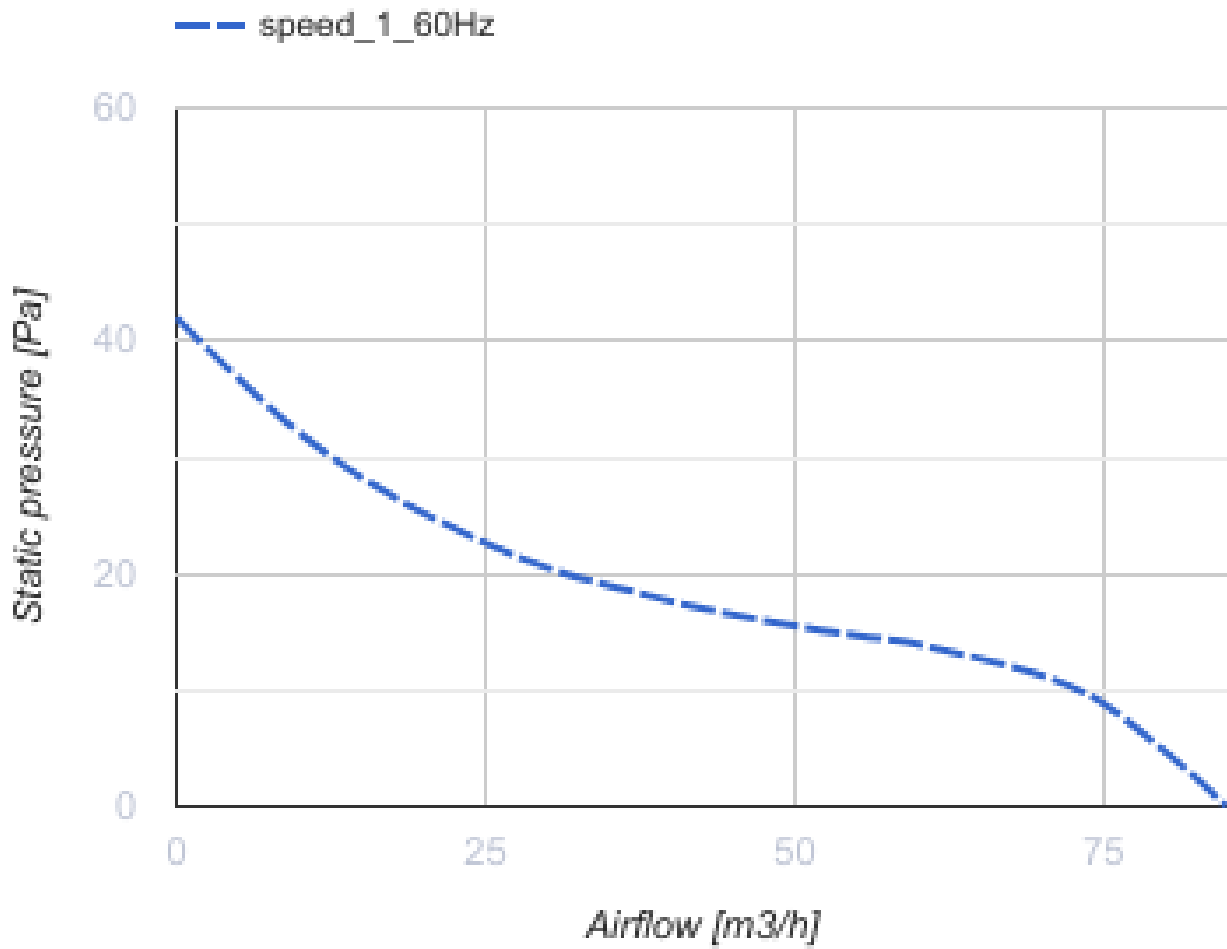

100 Flip One T1 L (220 V/60 Hz)

Low-noise and low-power extract axial fan suitable for use in Zone 1

- Motor type: AC
- Impeller type: Mixed
- Casing material: ABS Plastic
- Backdraft protection: Backdraft damper
- Timer: Turn on timer, Turn off timer

	Unit of measurement	100 Flip One T1 L (220 V/60 Hz)
Connected air duct size	mm	100
Speed	-	1
Minimum supply voltage	V	220
Maximum supply voltage	V	240
Power supply frequency	Hz	60
Weight	kg	0.51
Ambient air temperature min	°C	1
Ambient air temperature max	°C	45
Ingress protection rating	-	IP44 Zone 1