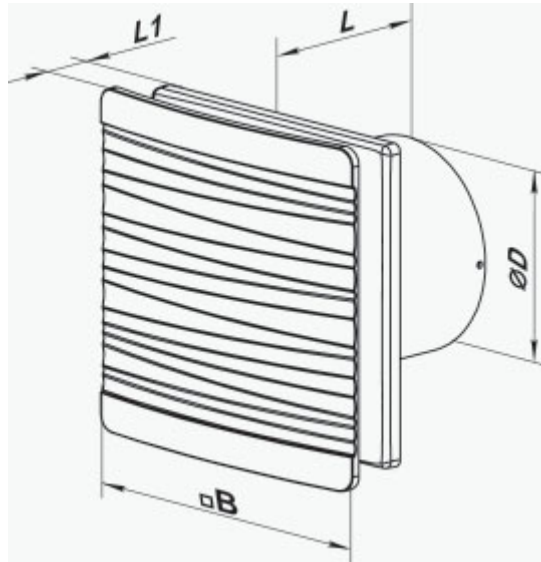

	Unit of measurement	100 Flip One T1 L (220 V/60 Hz)
Connected air duct size	mm	100
Speed	-	1
Minimum supply voltage	V	220
Maximum supply voltage	V	240
Power supply frequency	Hz	60
Weight	kg	0.51
Ambient air temperature min	°C	1
Ambient air temperature max	°C	45
Ingress protection rating	-	IP44 Zone 1

Dimensions

D	B	L	L1
99	160	79	38

Accessories

Cooker Hoods

Name	Photo	Description
FO 100		The window flange applicable for all VENTS fans except for VKO, VKO1, iFan, Quiet, MAO, CF