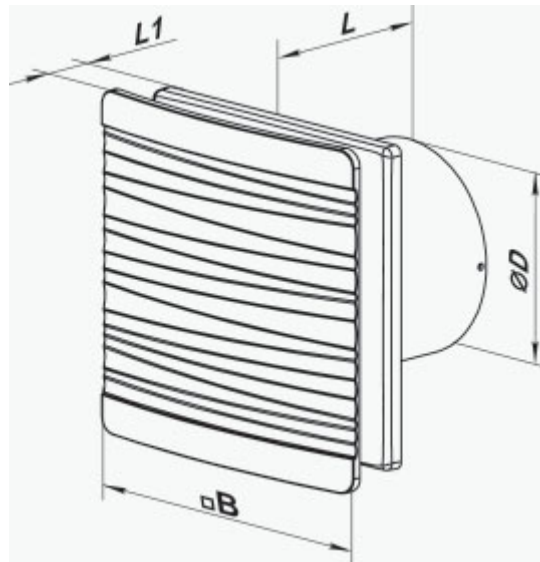

Accessories

Flanges

Name	Photo	Description
FO 100		The window flange applicable for all VENTS fans except for VKO, VKO1, iFan, Quiet, MAO, CF