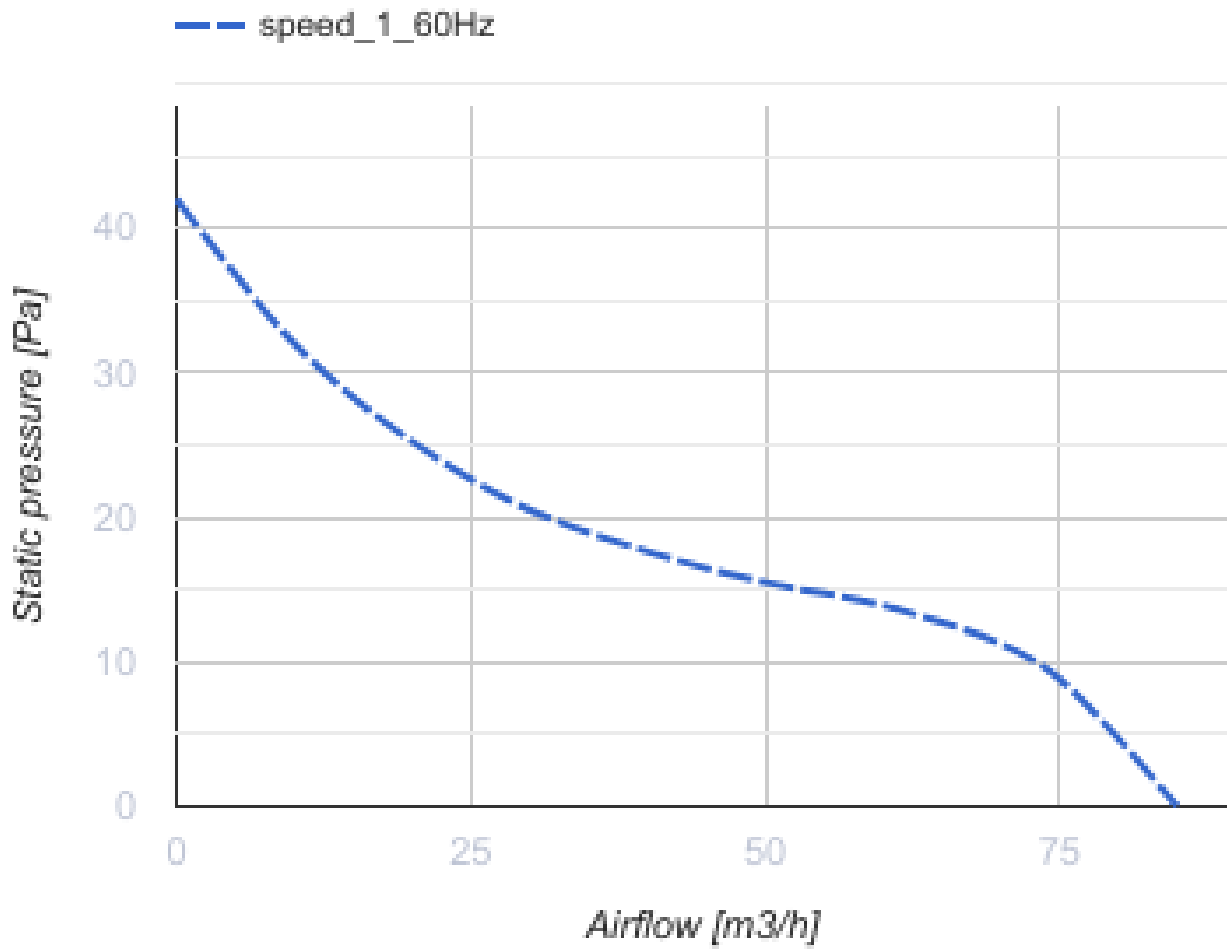

100 Flip One TH L (220 V/60 Hz)

Low-noise and low-power extract axial fan suitable for use in Zone 1

- Motor type: AC
- Impeller type: Mixed-flow
- Casing material: ABS Plastic
- Backdraft protection: Backdraft damper
- Humidity sensor
- Timer: Turn off timer

	Unit of measurement	100 Flip One TH L (220 V/60 Hz)
Connected air duct size	mm	100
Speed	-	1
Minimum supply voltage	V	220
Maximum supply voltage	V	220
Power supply frequency	Hz	60
Weight	kg	0.51
Ambient air temperature min	°C	1
Ambient air temperature max	°C	45
Ingress protection rating	-	IP44 Zone 1