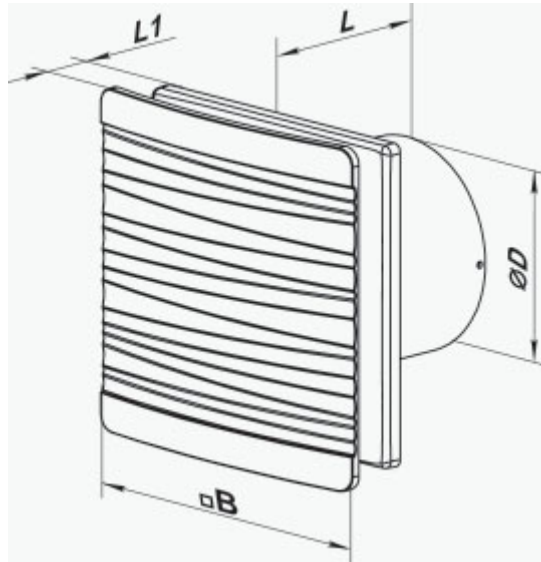

	Unit of measurement	100 Flip One TH L (220 V/60 Hz)
Connected air duct size	mm	100
Speed	-	1
Minimum supply voltage	V	220
Maximum supply voltage	V	220
Power supply frequency	Hz	60
Weight	kg	0.51
Ambient air temperature min	°C	1
Ambient air temperature max	°C	45
Ingress protection rating	-	IP44 Zone 1

Dimensions

D	B	L	L1
99	160	79	38

Accessories

Cooker Hoods

Name	Photo	Description
FO 100		The window flange applicable for all VENTS fans except for VKO, VKO1, iFan, Quiet, MAO, CF