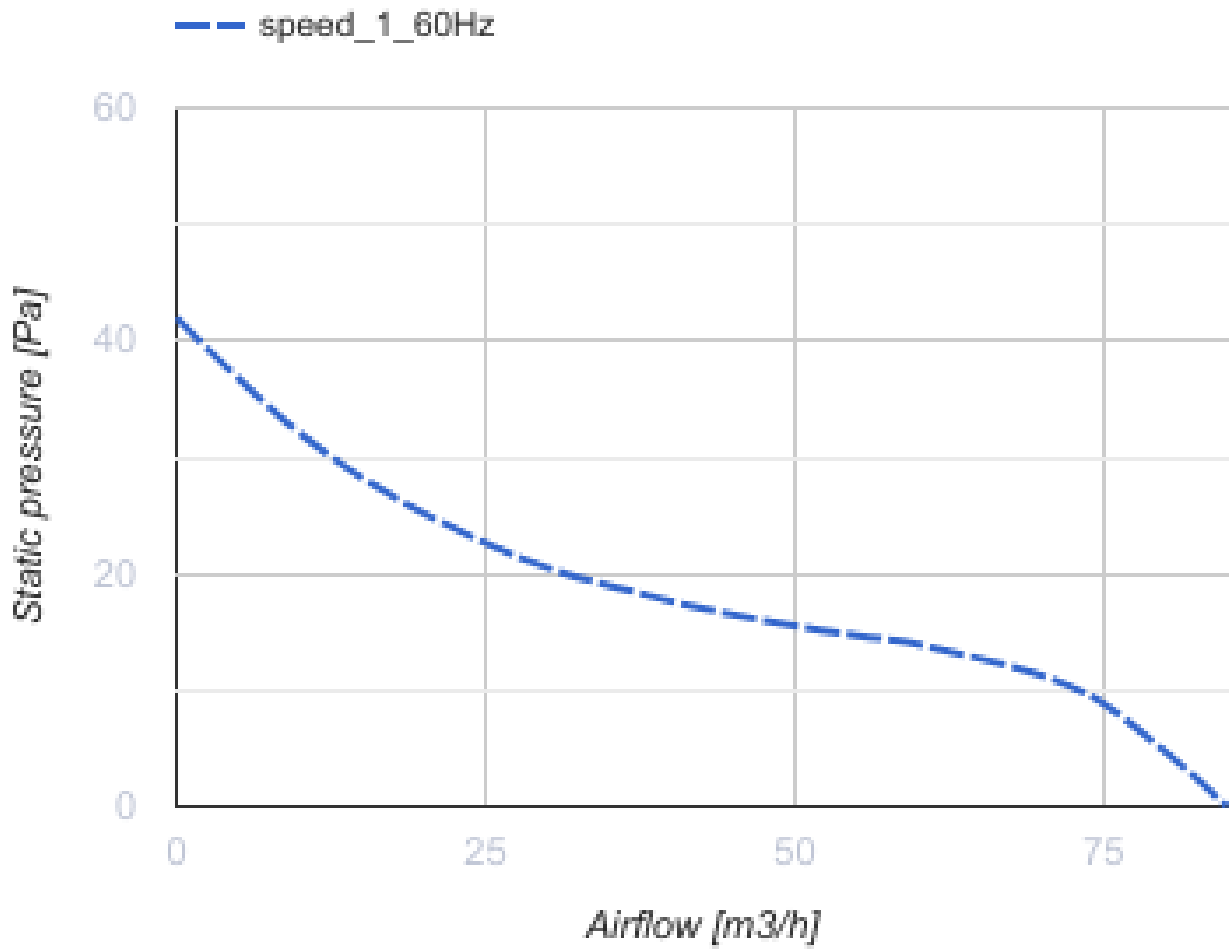

# 100 Flip One TH L (220 V/60 Hz)

Low-noise and low-power extract axial fan suitable for use in Zone 1

- Motor type: AC
- Impeller type: Mixed
- Casing material: ABS Plastic
- Backdraft protection: Backdraft damper
- Humidity sensor
- Timer: Turn off timer

	Unit of measurement	100 Flip One TH L (220 V/60 Hz)
Connected air duct size	mm	100
Speed	-	1
Minimum supply voltage	V	220
Maximum supply voltage	V	220
Power supply frequency	Hz	60
Weight	kg	0.51
Ambient air temperature min	°C	1
Ambient air temperature max	°C	45
Ingress protection rating	-	IP44 Zone 1

### Dimensions

<b>D</b>	<b>B</b>	<b>L</b>	<b>L1</b>
99	160	79	38