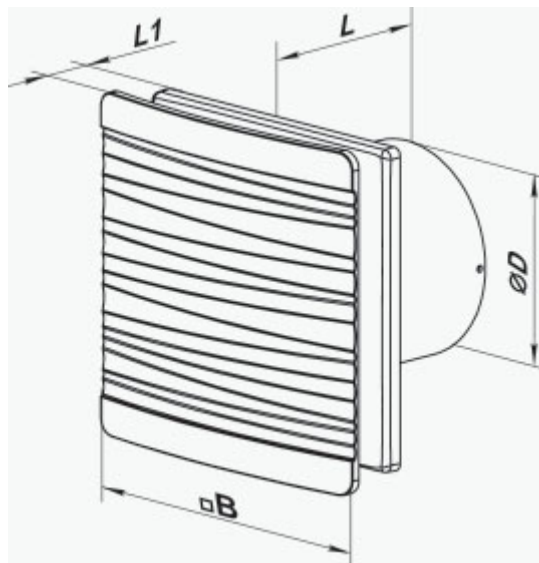

Dimensions

D	B	L	L1
99	160	79	38