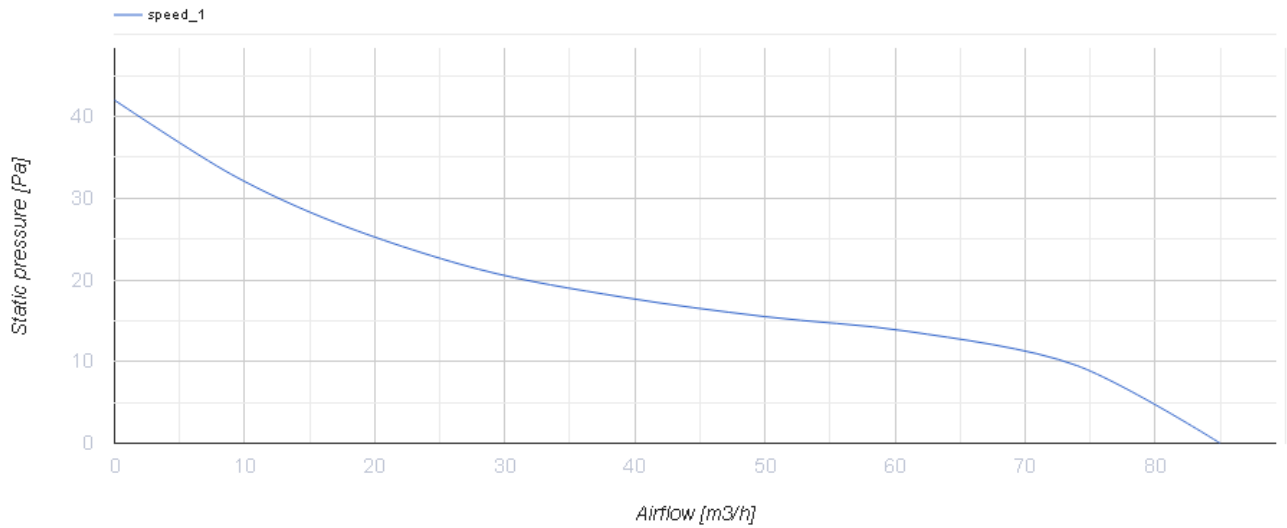

100 Flip One V L

Axial decorative fans for extract ventilation suitable for use in Zone 1

- Maximum airflow: 85
- Sound pressure level LpA at 3 m: 26
- Motor type: AC
- Impeller type: Mixed-flow
- Casing material: ABS Plastic
- Backdraft protection: Backdraft damper
- Pull cord

	Unit of measurement	100 Flip One V L
Connected air duct size	mm	100
Speed	-	1
Minimum supply voltage	V	220
Maximum supply voltage	V	240
Power supply frequency	Hz	50
Rated power	W	8
Unit current	A	0.5
Maximum airflow	m ³ /h	85
Sound pressure level LpA at 3 m	dB(A)	26
Weight	kg	0.51
Ambient air temperature min	°C	1
Ambient air temperature max	°C	45
Ingress protection rating	-	IP44 Zone 1