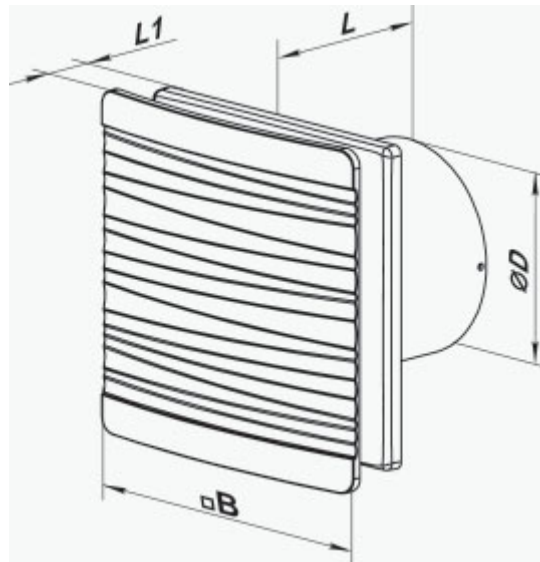

	Unit of measurement	100 Flip One V L (220 V/60 Hz)
Connected air duct size	mm	100
Speed	-	1
Minimum supply voltage	V	220
Maximum supply voltage	V	220
Power supply frequency	Hz	60
Weight	kg	0.51
Ambient air temperature min	°C	1
Ambient air temperature max	°C	45
Ingress protection rating	-	IP44 Zone 1

### Dimensions

<b>D</b>	<b>B</b>	<b>L</b>	<b>L1</b>
99	160	79	38