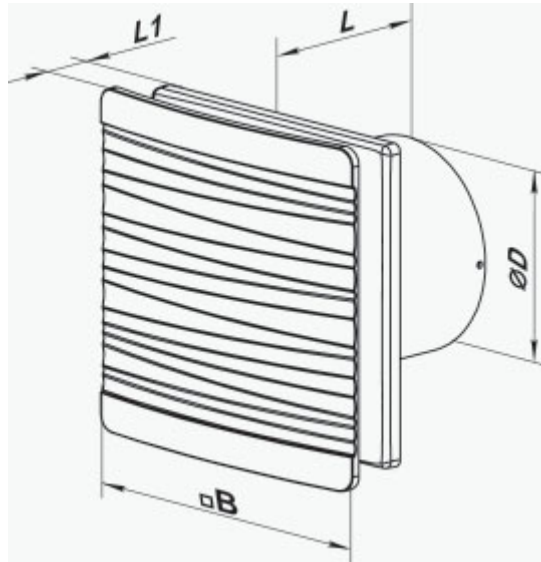

	Unit of measurement	100 Flip One V L (220 V/60 Hz)
Connected air duct size	mm	100
Speed	-	1
Minimum supply voltage	V	220
Maximum supply voltage	V	220
Power supply frequency	Hz	60
Weight	kg	0.51
Ambient air temperature min	°C	1
Ambient air temperature max	°C	45
Ingress protection rating	-	IP44 Zone 1

### Dimensions

<b>D</b>	<b>B</b>	<b>L</b>	<b>L1</b>
99	160	79	38