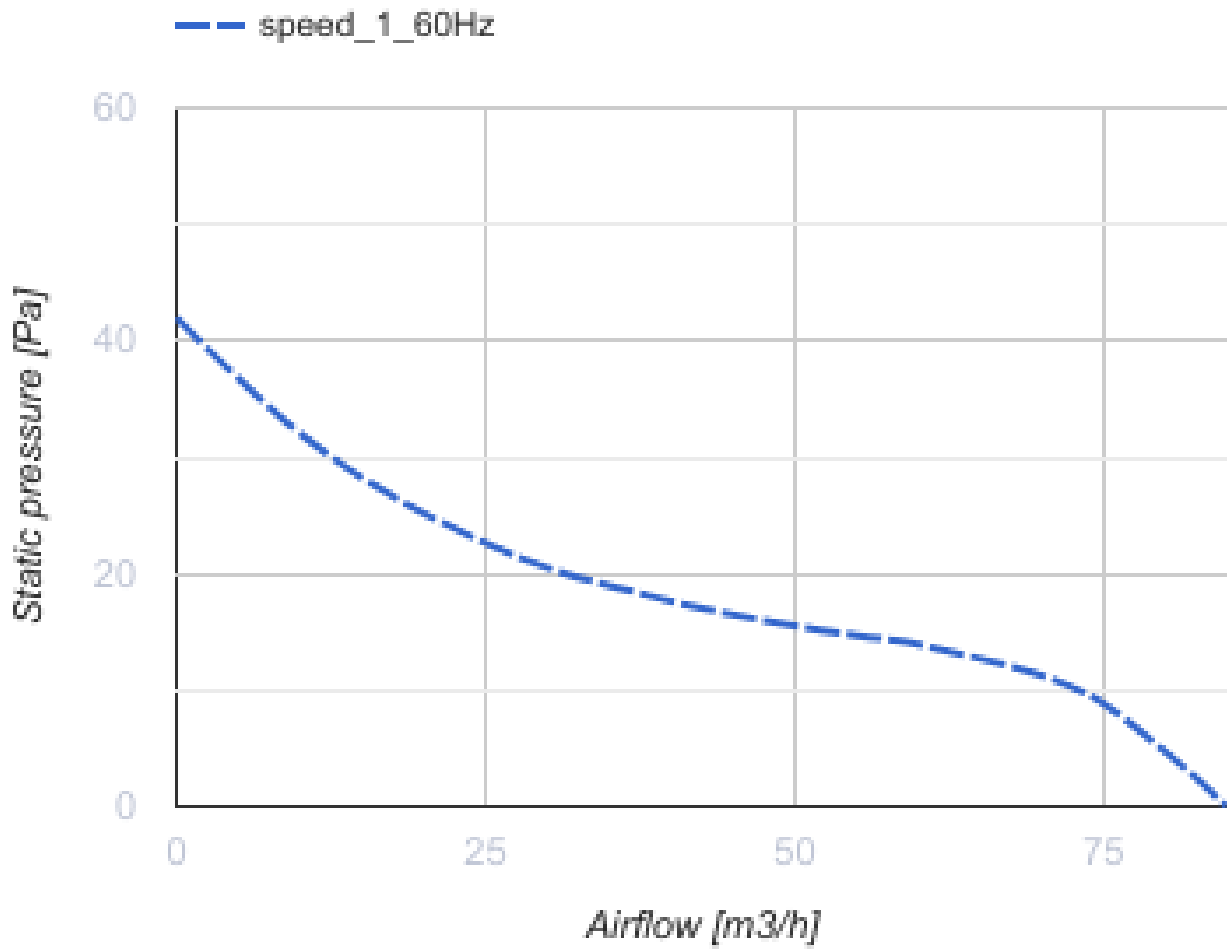

100 Flip One V L (220 V/60 Hz)

Low-noise and low-power extract axial fan suitable for use in Zone 1

- Motor type: AC
- Impeller type: Mixed
- Casing material: ABS Plastic
- Backdraft protection: Backdraft damper
- Pull cord

	Unit of measurement	100 Flip One V L (220 V/60 Hz)
Connected air duct size	mm	100
Speed	-	1
Minimum supply voltage	V	220
Maximum supply voltage	V	220
Power supply frequency	Hz	60
Weight	kg	0.51
Ambient air temperature min	°C	1
Ambient air temperature max	°C	45
Ingress protection rating	-	IP44 Zone 1