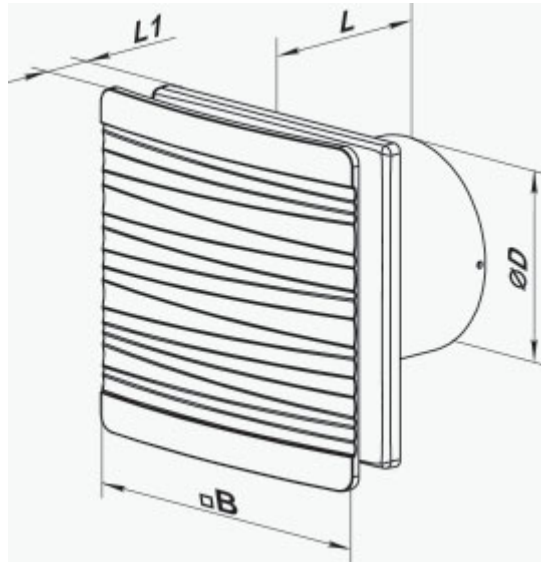

	Unit of measurement	100 Flip One V L (220 V/60 Hz)
Connected air duct size	mm	100
Speed	-	1
Minimum supply voltage	V	220
Maximum supply voltage	V	220
Power supply frequency	Hz	60
Weight	kg	0.51
Ambient air temperature min	°C	1
Ambient air temperature max	°C	45
Ingress protection rating	-	IP44 Zone 1

Dimensions

D	B	L	L1
99	160	79	38

Accessories

Cooker Hoods

Name	Photo	Description
FO 100		The window flange applicable for all VENTS fans except for VKO, VKO1, iFan, Quiet, MAO, CF