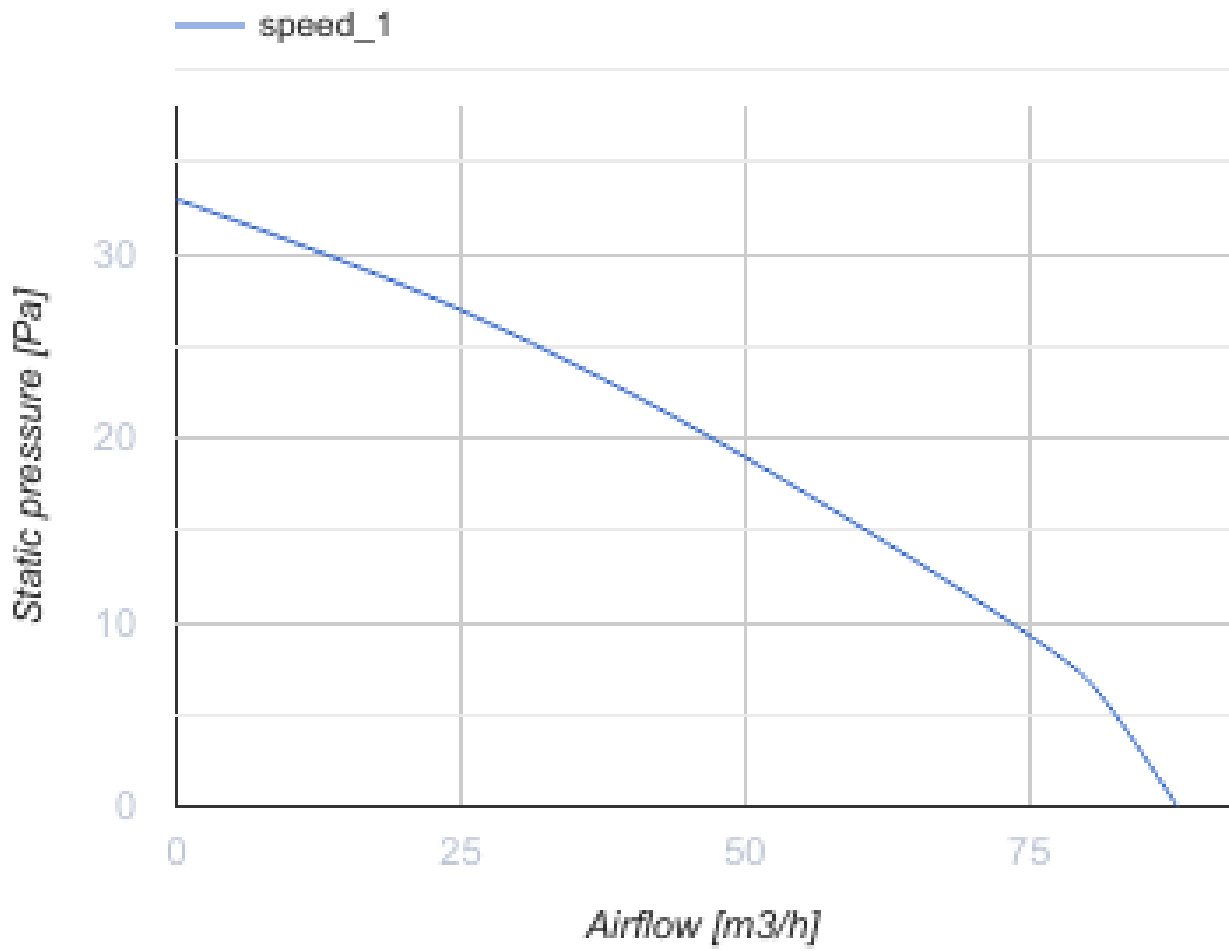

100 LD Light red

Axial decorative fans with LED lighting for extract ventilation

- Maximum airflow: 88
- Sound pressure level LpA at 3 m: 33
- Motor type: AC
- Casing material: Plastic

	Unit of measurement	100 LD Light red
Connected air duct size	mm	100
Speed	-	1
Minimum supply voltage	V	220
Maximum supply voltage	V	240
Power supply frequency	Hz	50
Rated power	W	14
Unit current	A	0.085
Maximum airflow	m ³ /h	88
Sound pressure level LpA at 3 m	dB(A)	33
Weight	kg	0.73
Ambient air temperature min	°C	1
Ambient air temperature max	°C	40
Ingress protection rating	-	IP34