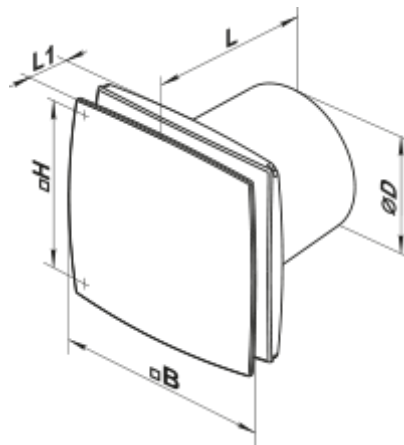

	Unit of measurement	100 LD TH 12
Connected air duct size	mm	100
Speed	-	1
Minimum supply voltage	V	12
Maximum supply voltage	V	12
Power supply frequency	Hz	50/60
Rated power	W	14
Unit current	A	1.5
Maximum airflow	m <sup>3</sup> /h	77
Sound pressure level LpA at 3 m	dB(A)	32
Weight	kg	0.59
Ambient air temperature min	°C	1
Ambient air temperature max	°C	40
Ingress protection rating	-	IP34
ErP compliance	-	2016
Cold - Specific energy consumption (SEC)	kWh/(m <sup>2</sup> /a)	27.9
SEC Class Cold	-	B
Average - Specific energy consumption (SEC)	kWh/(m <sup>2</sup> /a)	11.5
SEC Class Average	-	E
Warm - Specific energy consumption (SEC)	kWh/(m <sup>2</sup> /a)	2.1
SEC Class Warm	-	F
Unit category	-	RVU

## Dimensions

ØD	B	H	L	L1
100	152	120	126	30