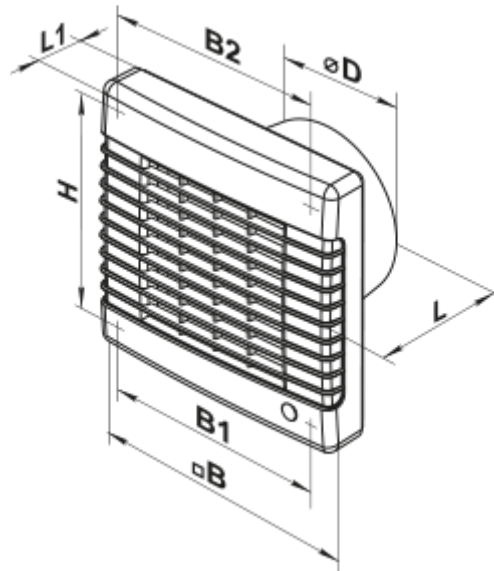

# 100 MA L

Axial fans with automatic louver shutters for exhaust ventilation

- Maximum airflow: 98
- Sound pressure level LpA at 3 m: 34
- Motor type: AC
- Casing material: Plastic

	Unit of measurement	100 MA L
Connected air duct size	mm	100
Speed	-	1
Minimum supply voltage	V	220
Maximum supply voltage	V	240
Power supply frequency	Hz	50
Rated power	W	18
Unit current	A	0.085
Maximum airflow	m <sup>3</sup> /h	98
Sound pressure level LpA at 3 m	dB(A)	34
Weight	kg	0.65
Ambient air temperature min	°C	1
Ambient air temperature max	°C	40
Ingress protection rating	-	IP24

## Dimensions

ØD	B	B1	B2	H	L	L1
100	165	150	150	150	92	32