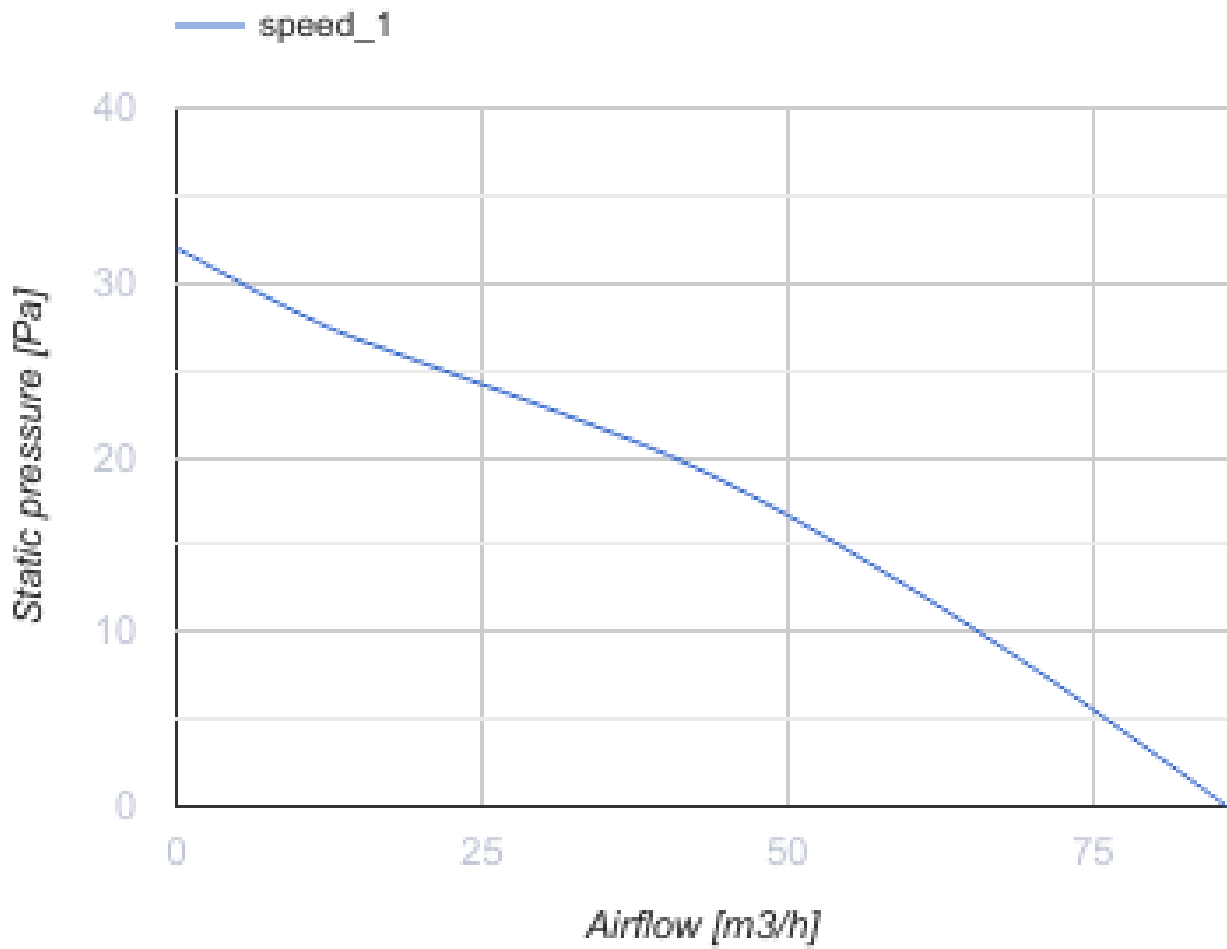

# 100 MA L 12

Axial fans with automatic louver shutters for exhaust ventilation

- Maximum airflow: 86
- Sound pressure level LpA at 3 m: 33
- Motor type: AC
- Casing material: Plastic

	Unit of measurement	100 MA L 12
Connected air duct size	mm	100
Speed	-	1
Minimum supply voltage	V	12
Maximum supply voltage	V	12
Power supply frequency	Hz	50/60
Rated power	W	18
Unit current	A	1.5
Maximum airflow	m <sup>3</sup> /h	86
Sound pressure level LpA at 3 m	dB(A)	33
Weight	kg	0.65
Ambient air temperature min	°C	1
Ambient air temperature max	°C	40
Ingress protection rating	-	IP24

### Dimensions

ØD	B	B1	B2	H	L	L1
100	165	150	150	150	92	32