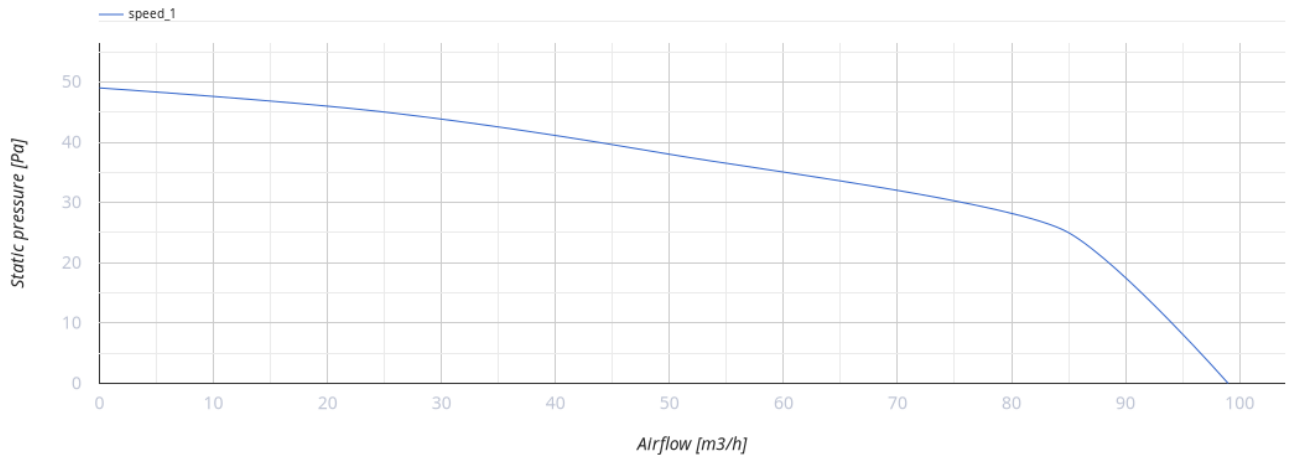

100 MA L press

Axial fans with automatic louver shutters for exhaust ventilation

- Maximum airflow: 99
- Sound pressure level LpA at 3 m: 37
- Motor type: AC
- Casing material: Polypropylene/Thermoplastic elastomer

	Unit of measurement	100 MA L press
Connected air duct size	mm	100
Speed	-	1
Minimum supply voltage	V	220
Maximum supply voltage	V	240
Power supply frequency	Hz	50/60
Rated power	W	20
Unit current	A	0.1
Maximum airflow	m ³ /h	99
Sound pressure level LpA at 3 m	dB(A)	37
Weight	kg	0.65
Ambient air temperature min	°C	1
Ambient air temperature max	°C	40
Ingress protection rating	-	IP24