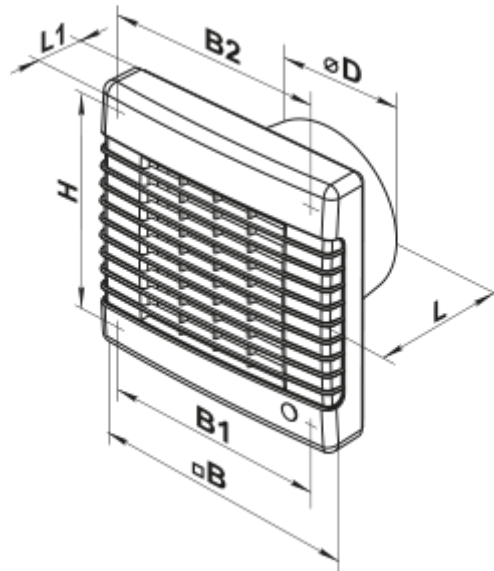

100 MA L press

Axial fans with automatic louver shutters for exhaust ventilation

- Maximum airflow: 99
- Sound pressure level LpA at 3 m: 37
- Motor type: AC
- Casing material: Plastic

	Unit of measurement	100 MA L press
Connected air duct size	mm	100
Speed	-	1
Minimum supply voltage	V	220
Maximum supply voltage	V	240
Power supply frequency	Hz	50/60
Rated power	W	20
Unit current	A	0.1
Maximum airflow	m ³ /h	99
Sound pressure level LpA at 3 m	dB(A)	37
Weight	kg	0.65
Ambient air temperature min	°C	1
Ambient air temperature max	°C	40
Ingress protection rating	-	IP24

Dimensions

ØD	B	B1	B2	H	L	L1
100	165	150	150	150	92	32

Accessories

Cooker Hoods

Name	Photo	Description
FO_100		The window flange applicable for all VENTS fans except for VKO, VKO1, iFan, Quiet, MAO, CF