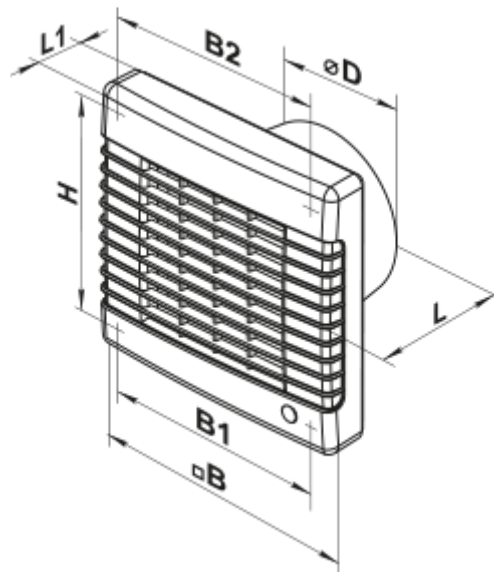

100 MA L press

Axial fans with automatic louver shutters for exhaust ventilation

- Maximum airflow: 99
- Sound pressure level LpA at 3 m: 37
- Motor type: AC
- Casing material: Polypropylene/Thermoplastic elastomer

	Unit of measurement	100 MA L press
Connected air duct size	mm	100
Speed	-	1
Minimum supply voltage	V	220
Maximum supply voltage	V	240
Power supply frequency	Hz	50/60
Rated power	W	20
Unit current	A	0.1
Maximum airflow	m ³ /h	99
Sound pressure level LpA at 3 m	dB(A)	37
Weight	kg	0.65
Ambient air temperature min	°C	1
Ambient air temperature max	°C	40
Ingress protection rating	-	IP24

Dimensions

ØD	B	B1	B2	H	L	L1
100	165	150	150	150	92	32

Accessories

Flanges

Name	Photo	Description
FO 100		The window flange applicable for all VENTS fans except for VKO, VKO1, iFan, Quiet, MAO, CF