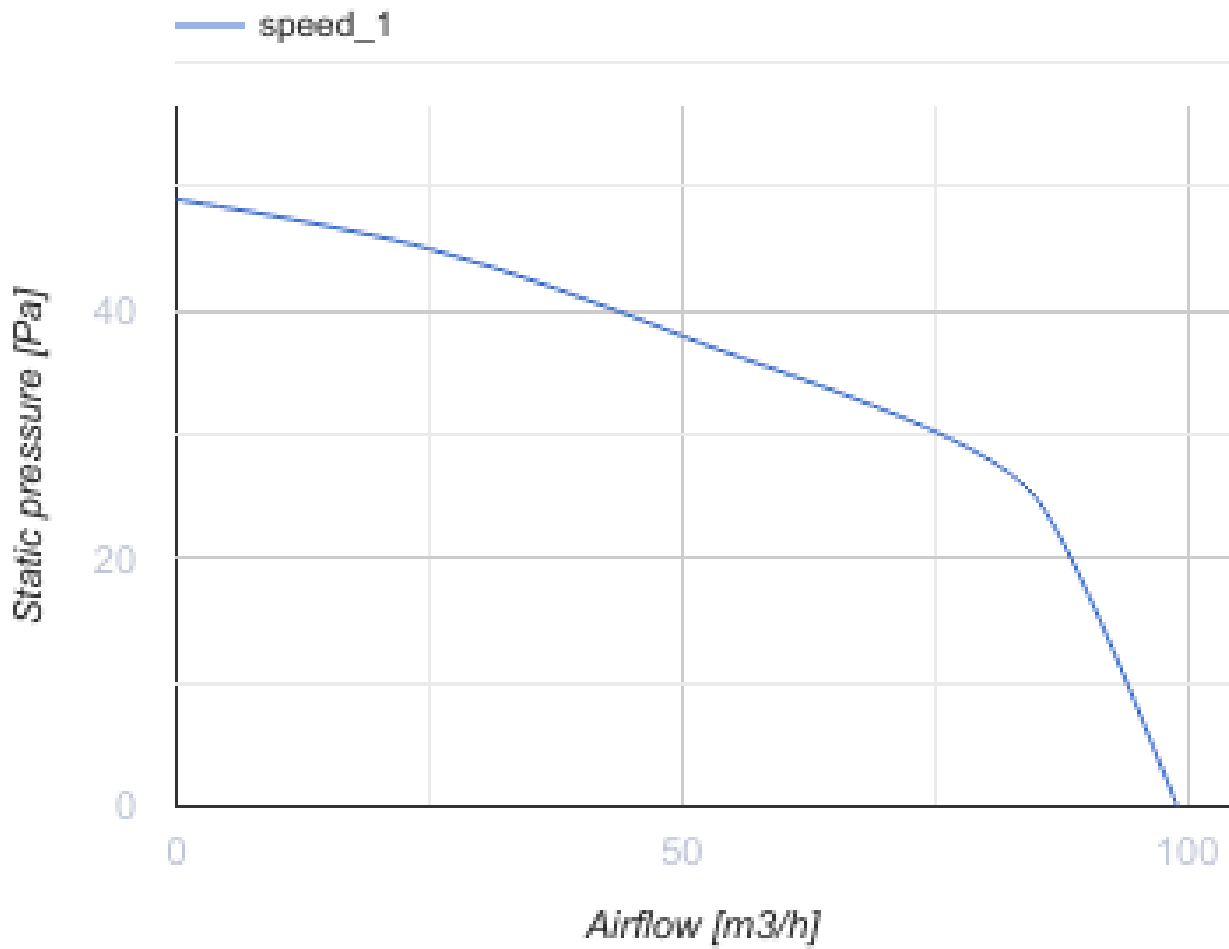

# 100 MA L press

Axial fans with automatic louver shutters for exhaust ventilation

- Maximum airflow: 99
- Sound pressure level LpA at 3 m: 37
- Motor type: AC
- Casing material: Plastic

	Unit of measurement	100 MA L press
Connected air duct size	mm	100
Speed	-	1
Minimum supply voltage	V	220
Maximum supply voltage	V	240
Power supply frequency	Hz	50/60
Rated power	W	20
Unit current	A	0.1
Maximum airflow	m <sup>3</sup> /h	99
Sound pressure level LpA at 3 m	dB(A)	37
Weight	kg	0.65
Ambient air temperature min	°C	1
Ambient air temperature max	°C	40
Ingress protection rating	-	IP24

### Dimensions

∅D	B	B1	B2	H	L	L1
100	165	150	150	150	92	32