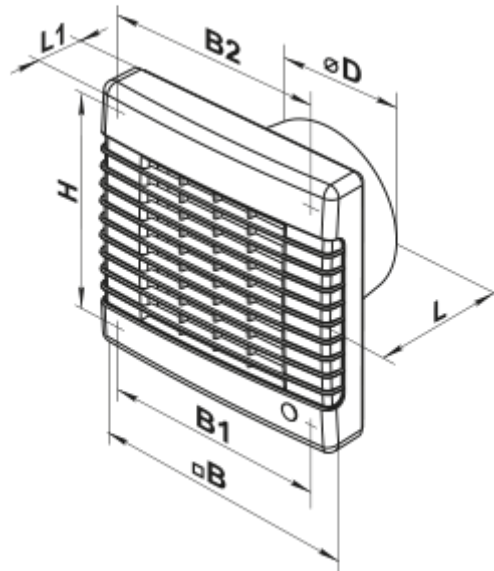

100 MA T

Axial fans with automatic louver shutters for exhaust ventilation

- Maximum airflow: 98
- Sound pressure level LpA at 3 m: 34
- Motor type: AC
- Casing material: Plastic
- Timer: Turn off timer

	Unit of measurement	100 MA T
Connected air duct size	mm	100
Speed	-	1
Minimum supply voltage	V	220
Maximum supply voltage	V	240
Power supply frequency	Hz	50
Rated power	W	18
Unit current	A	0.085
Maximum airflow	m ³ /h	98
Sound pressure level LpA at 3 m	dB(A)	34
Weight	kg	0.65
Ambient air temperature min	°C	1
Ambient air temperature max	°C	40
Ingress protection rating	-	IP24

Dimensions

ØD	B	B1	B2	H	L	L1
100	165	150	150	150	92	32

Accessories

Cooker Hoods

Name	Photo	Description
FO_100		The window flange applicable for all VENTS fans except for VKO, VKO1, iFan, Quiet, MAO, CF