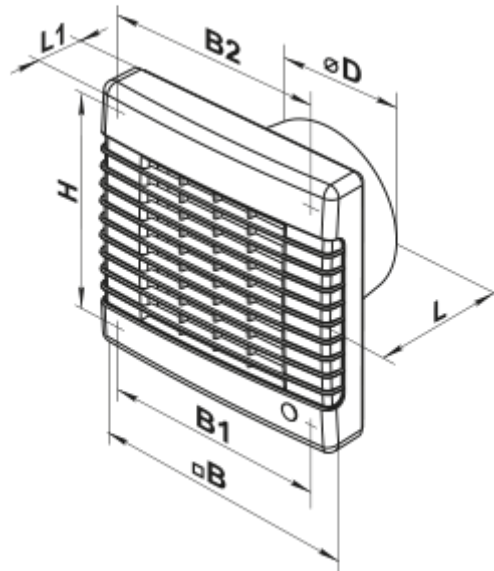

100 MA T Q

Axial fans with automatic louver shutters for exhaust ventilation

- Maximum airflow: 70
- Sound pressure level LpA at 3 m: 26
- Motor type: AC
- Casing material: Plastic
- Timer: Turn off timer

	Unit of measurement	100 MA T Q
Connected air duct size	mm	100
Speed	-	1
Minimum supply voltage	V	220
Maximum supply voltage	V	240
Power supply frequency	Hz	50/60
Rated power	W	7.9
Unit current	A	0.043
Maximum airflow	m ³ /h	70
Sound pressure level LpA at 3 m	dB(A)	26
Weight	kg	0.65
Ambient air temperature min	°C	1
Ambient air temperature max	°C	40
Ingress protection rating	-	IP24

Dimensions

ØD	B	B1	B2	H	L	L1
100	165	150	150	150	92	32

Accessories

Cooker Hoods

Name	Photo	Description
FO_100		The window flange applicable for all VENTS fans except for VKO, VKO1, iFan, Quiet, MAO, CF