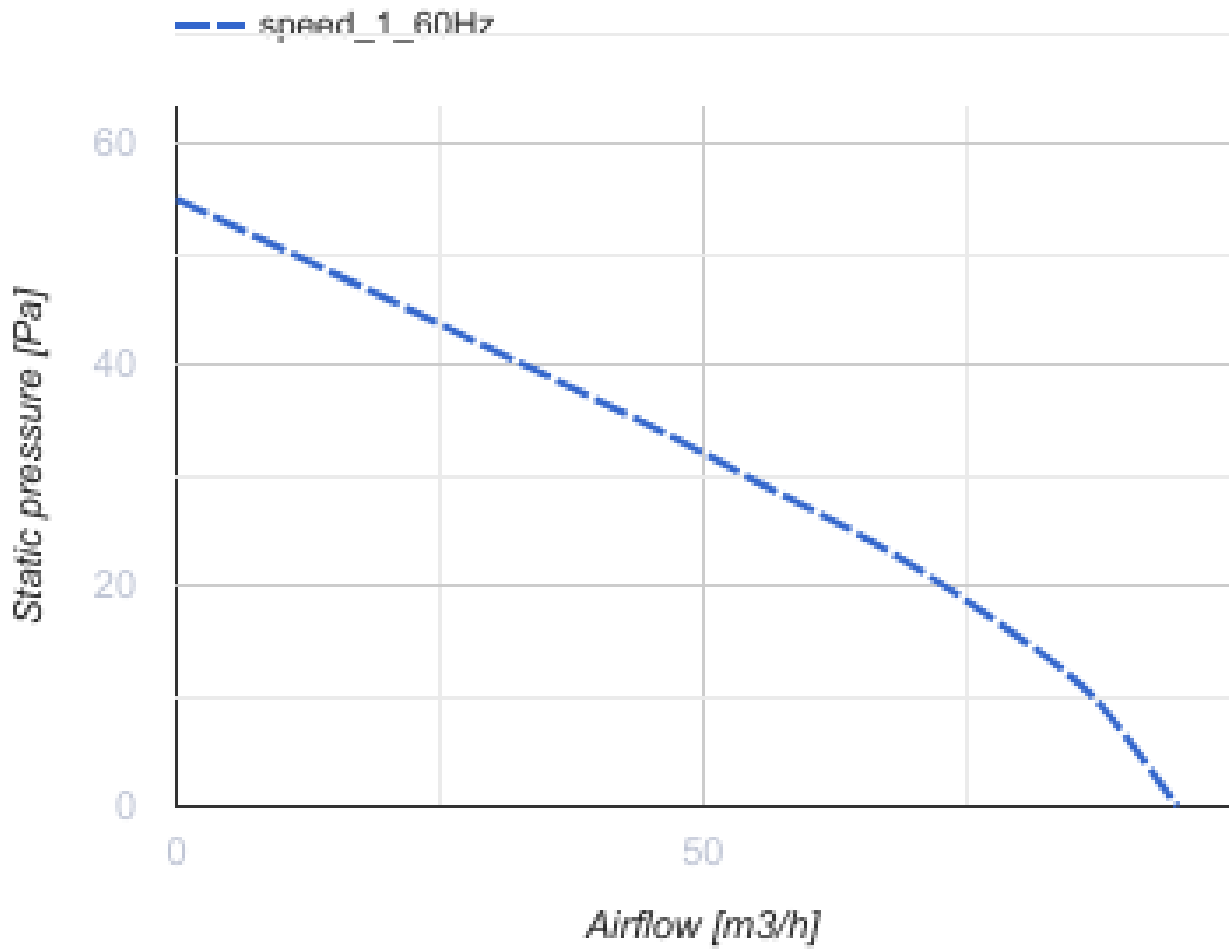

100 MF One L (220 V/60 Hz)

Quiet axial extract fans suitable for use in Zone 1

- Motor type: AC
- Impeller type: Mixed-flow
- Casing material: ABS Plastic
- Backdraft protection: Backdraft damper

	Unit of measurement	100 MF One L (220 V/60 Hz)
Connected air duct size	mm	100
Speed	-	1
Minimum supply voltage	V	220
Maximum supply voltage	V	220
Power supply frequency	Hz	60
Rated power	W	
Unit current	A	
Maximum airflow	m ³ /h	
Sound pressure level LpA at 3 m	dB(A)	
Weight	kg	0.45
Ambient air temperature min	°C	1
Ambient air temperature max	°C	40
Ingress protection rating	-	IP44 Zone 1