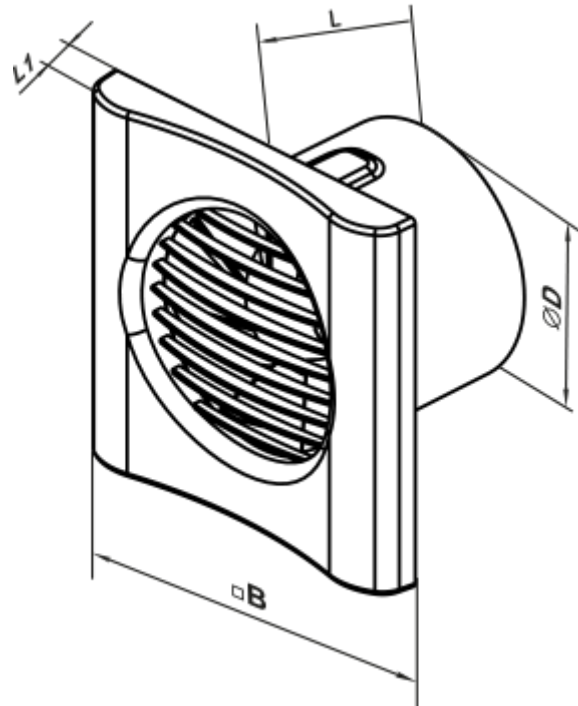

100 MF One L (220 V/60 Hz)

Quiet axial extract fans suitable for use in Zone 1

- Motor type: AC
- Impeller type: Mixed-flow
- Casing material: ABS Plastic
- Backdraft protection: Backdraft damper

	Unit of measurement	100 MF One L (220 V/60 Hz)
Connected air duct size	mm	100
Speed	-	1
Minimum supply voltage	V	220
Maximum supply voltage	V	220
Power supply frequency	Hz	60
Rated power	W	
Unit current	A	
Maximum airflow	m ³ /h	
Sound pressure level LpA at 3 m	dB(A)	
Weight	kg	0.45
Ambient air temperature min	°C	1
Ambient air temperature max	°C	40
Ingress protection rating	-	IP44 Zone 1

Dimensions

D	B	L	L1
99	150	79	19

Accessories

Flanges

Name	Photo	Description
FO_100		The window flange applicable for all VENTS fans except for VKO, VKO1, iFan, Quiet, MAO, CF