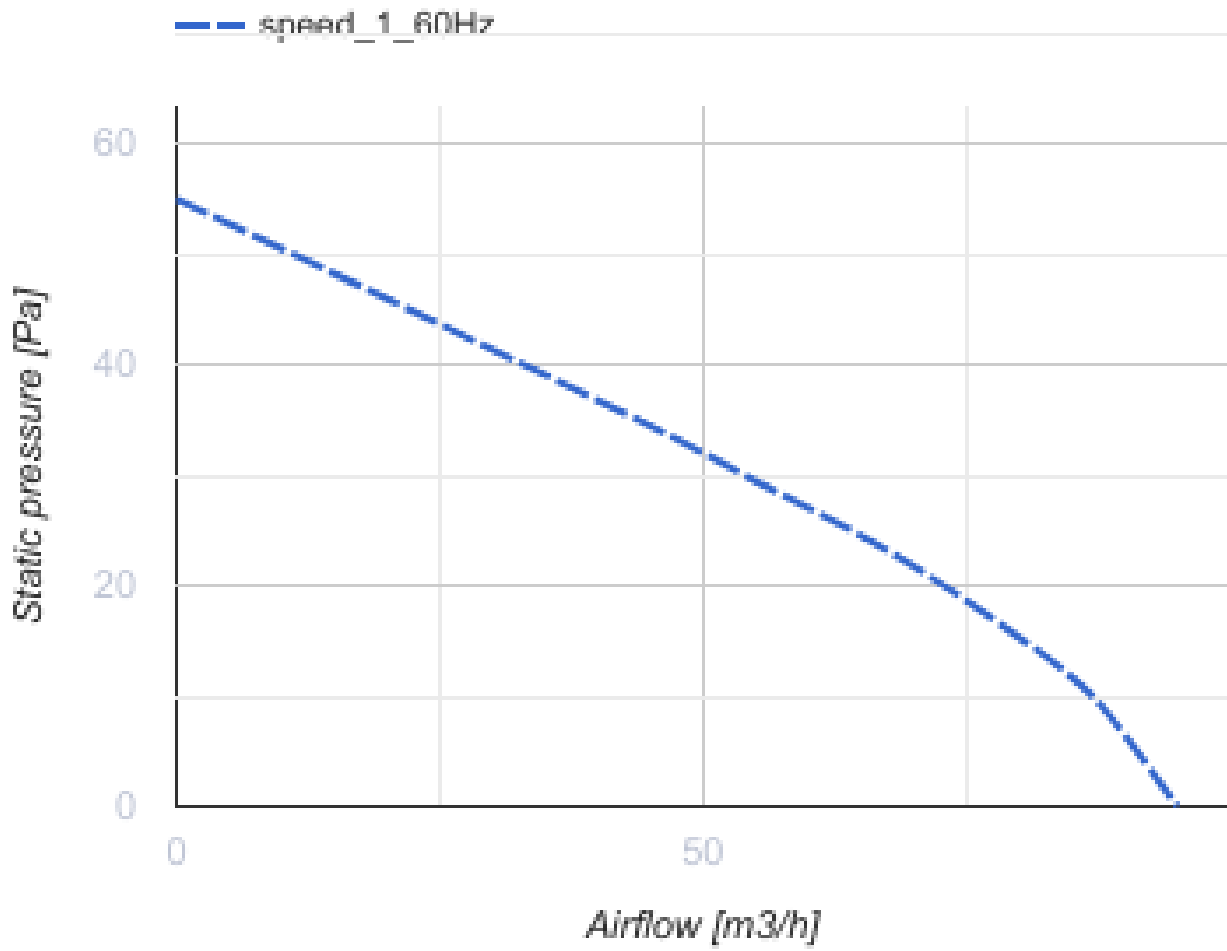

100 MF One L (220 V/60 Hz)

Quiet axial extract fans suitable for use in Zone 1

- Motor type: AC
- Impeller type: Mixed-flow
- Casing material: ABS Plastic
- Backdraft protection: Backdraft damper

	Unit of measurement	100 MF One L (220 V/60 Hz)
Connected air duct size	mm	100
Speed	-	1
Minimum supply voltage	V	220
Maximum supply voltage	V	220
Power supply frequency	Hz	60
Rated power	W	
Unit current	A	
Maximum airflow	m ³ /h	
Sound pressure level LpA at 3 m	dB(A)	
Weight	kg	0.45
Ambient air temperature min	°C	1
Ambient air temperature max	°C	40
Ingress protection rating	-	IP44 Zone 1