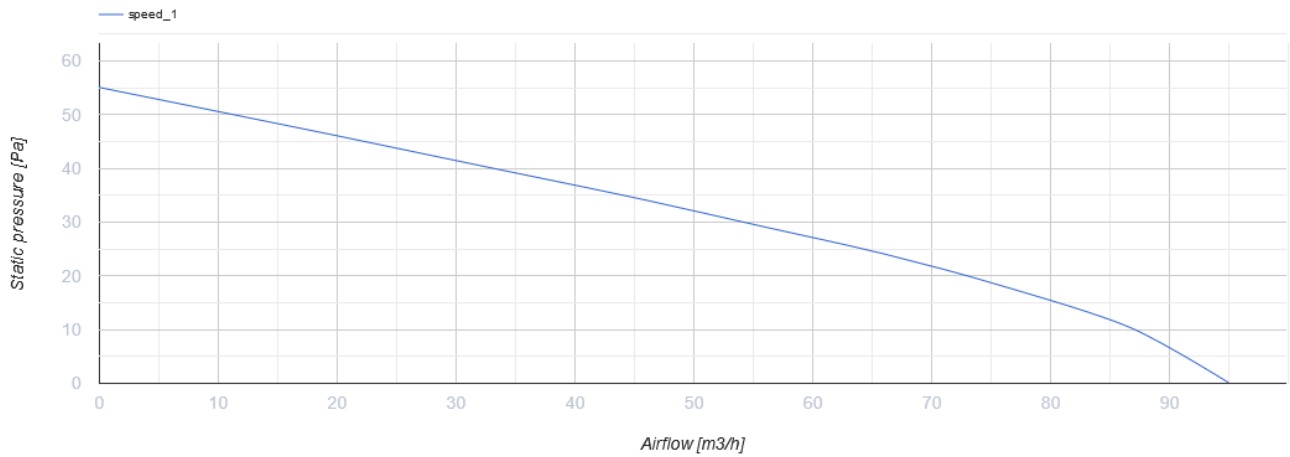

100 MF One T L

Quiet axial extract fans suitable for use in Zone 1

- Maximum airflow: 95
- Sound pressure level LpA at 3 m: 27
- Motor type: AC
- Impeller type: Mixed-flow
- Casing material: ABS Plastic
- Backdraft protection: Backdraft damper
- Timer: Turn off timer

	Unit of measurement	100 MF One T L
Connected air duct size	mm	100
Speed	-	1
Minimum supply voltage	V	220
Maximum supply voltage	V	240
Power supply frequency	Hz	50
Rated power	W	8
Unit current	A	0.05
Maximum airflow	m ³ /h	95
Sound pressure level LpA at 3 m	dB(A)	27
Weight	kg	0.45
Ambient air temperature min	°C	1
Ambient air temperature max	°C	40
Ingress protection rating	-	IP44 Zone 1