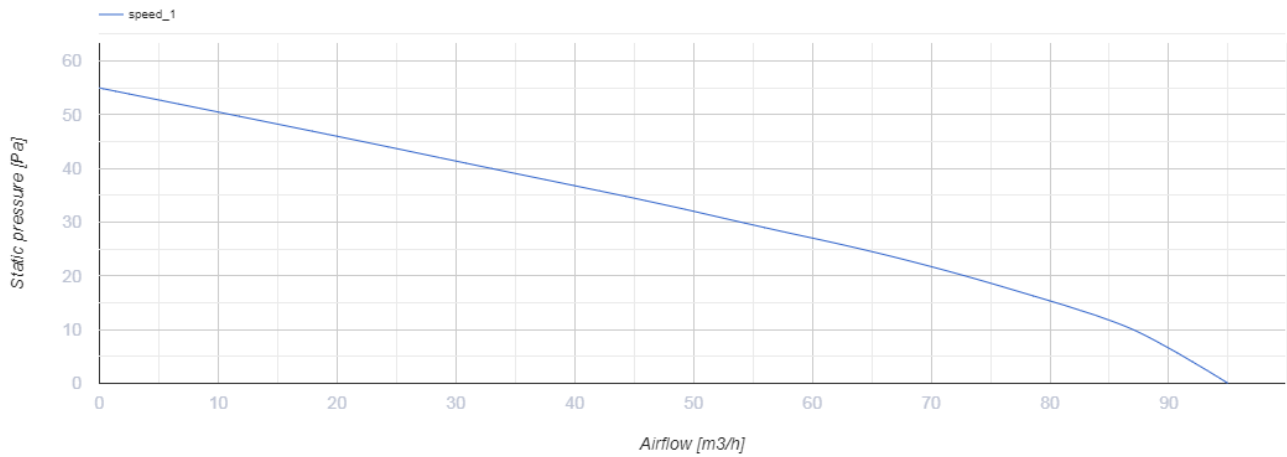

100 MF One T L

Quiet axial extract fans suitable for use in Zone 1

- Maximum airflow: 95
- Sound pressure level LpA at 3 m: 27
- Motor type: AC
- Impeller type: Mixed-flow
- Casing material: ABS Plastic
- Backdraft protection: Backdraft damper
- Timer: Turn off timer

	Unit of measurement	100 MF One T L
Connected air duct size	mm	100
Speed	-	1
Minimum supply voltage	V	220
Maximum supply voltage	V	240
Power supply frequency	Hz	50
Rated power	W	8
Unit current	A	0.05
Maximum airflow	m ³ /h	95
Sound pressure level LpA at 3 m	dB(A)	27
Weight	kg	0.45
Ambient air temperature min	°C	1
Ambient air temperature max	°C	40
Ingress protection rating	-	IP44 Zone 1