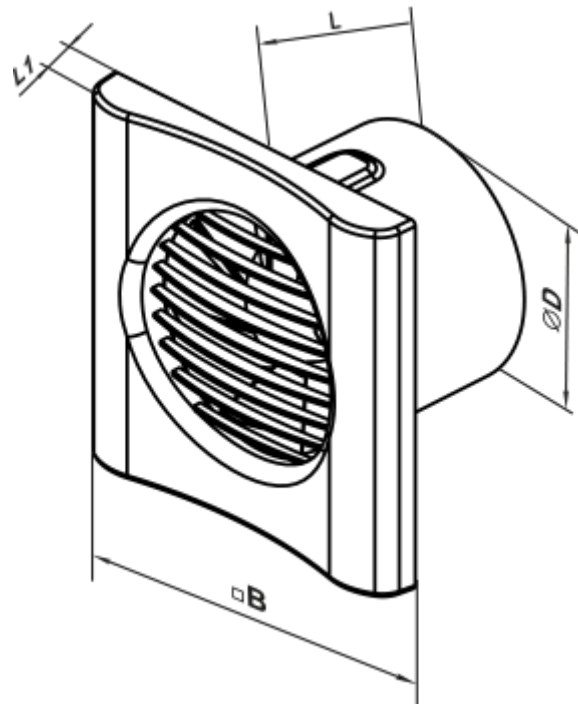

100 MF One T L

Quiet axial extract fans suitable for use in Zone 1

- Maximum airflow: 95
- Sound pressure level LpA at 3 m: 27
- Motor type: AC
- Impeller type: Mixed-flow
- Casing material: ABS Plastic
- Backdraft protection: Backdraft damper
- Timer: Turn off timer

	Unit of measurement	100 MF One T L
Connected air duct size	mm	100
Speed	-	1
Minimum supply voltage	V	220
Maximum supply voltage	V	240
Power supply frequency	Hz	50
Rated power	W	8
Unit current	A	0.05
Maximum airflow	m ³ /h	95
Sound pressure level LpA at 3 m	dB(A)	27
Weight	kg	0.45
Ambient air temperature min	°C	1
Ambient air temperature max	°C	40
Ingress protection rating	-	IP44 Zone 1

Dimensions

D	B	L	L1
99	150	79	19

Accessories

Flanges

Name	Photo	Description
FO_100		The window flange applicable for all VENTS fans except for VKO, VKO1, iFan, Quiet, MAO, CF