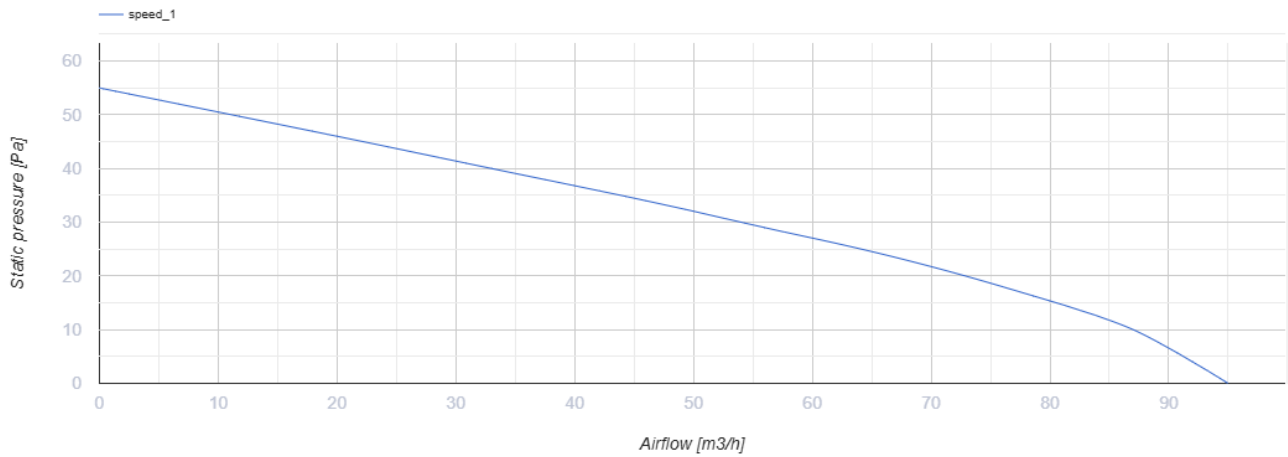

100 MF One T L

Quiet axial extract fans suitable for use in Zone 1

- Maximum airflow: 95
- Sound pressure level LpA at 3 m: 27
- Motor type: AC
- Impeller type: Mixed-flow
- Casing material: ABS Plastic
- Backdraft protection: Backdraft damper
- Timer: Turn off timer

	Unit of measurement	100 MF One T L
Connected air duct size	mm	100
Speed	-	1
Minimum supply voltage	V	220
Maximum supply voltage	V	240
Power supply frequency	Hz	50
Rated power	W	8
Unit current	A	0.05
Maximum airflow	m ³ /h	95
Sound pressure level LpA at 3 m	dB(A)	27
Weight	kg	0.45
Ambient air temperature min	°C	1
Ambient air temperature max	°C	40
Ingress protection rating	-	IP44 Zone 1