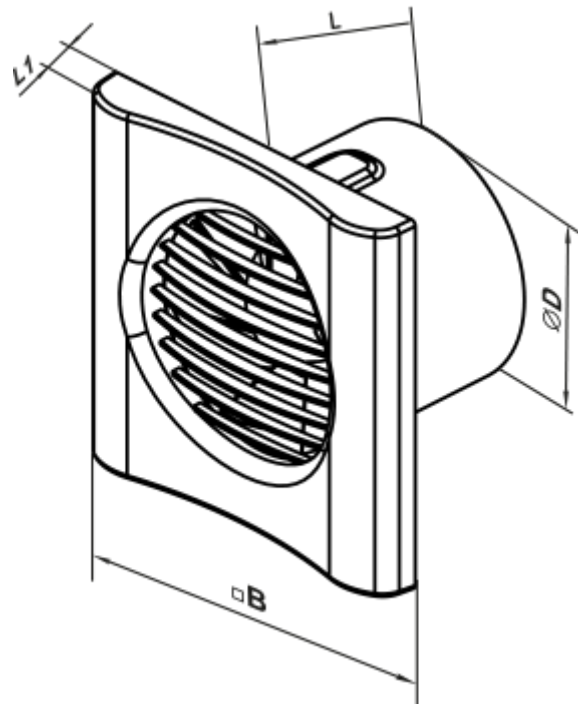

100 MF One T L

Quiet axial extract fans suitable for use in Zone 1

- Maximum airflow: 95
- Sound pressure level LpA at 3 m: 27
- Motor type: AC
- Impeller type: Mixed-flow
- Casing material: ABS Plastic
- Backdraft protection: Backdraft damper
- Timer: Turn off timer

	Unit of measurement	100 MF One T L
Connected air duct size	mm	100
Speed	-	1
Minimum supply voltage	V	220
Maximum supply voltage	V	240
Power supply frequency	Hz	50
Rated power	W	8
Unit current	A	0.05
Maximum airflow	m ³ /h	95
Sound pressure level LpA at 3 m	dB(A)	27
Weight	kg	0.45
Ambient air temperature min	°C	1
Ambient air temperature max	°C	40
Ingress protection rating	-	IP44 Zone 1

Dimensions

D	B	L	L1
99	150	79	19

Accessories

Flanges

Name	Photo	Description
FO 100		The window flange applicable for all VENTS fans except for VKO, VKO1, iFan, Quiet, MAO, CF