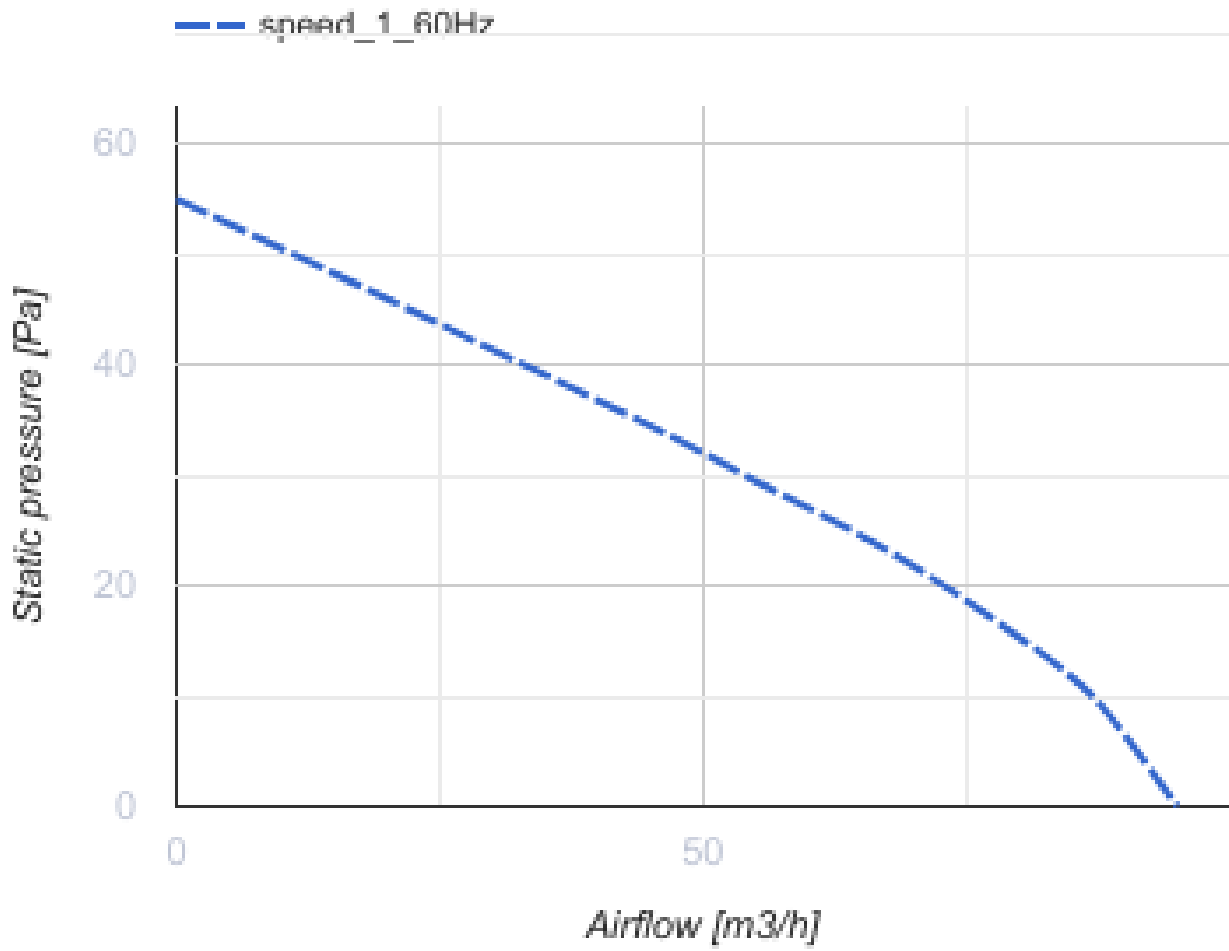

100 MF One T L (220 V/60 Hz)

Quiet axial extract fans suitable for use in Zone 1

- Motor type: AC
- Impeller type: Mixed-flow
- Casing material: ABS Plastic
- Backdraft protection: Backdraft damper
- Timer: Turn off timer

| | Unit of measurement | 100 MF One T L (220 V/60 Hz) |
|---------------------------------|---------------------|------------------------------|
| Connected air duct size | mm | 100 |
| Speed | - | 1 |
| Minimum supply voltage | V | 220 |
| Maximum supply voltage | V | 220 |
| Power supply frequency | Hz | 60 |
| Rated power | W | |
| Unit current | A | |
| Maximum airflow | m ³ /h | |
| Sound pressure level LpA at 3 m | dB(A) | |
| Weight | kg | 0.45 |
| Ambient air temperature min | °C | 1 |
| Ambient air temperature max | °C | 40 |
| Ingress protection rating | - | IP44 Zone 1 |