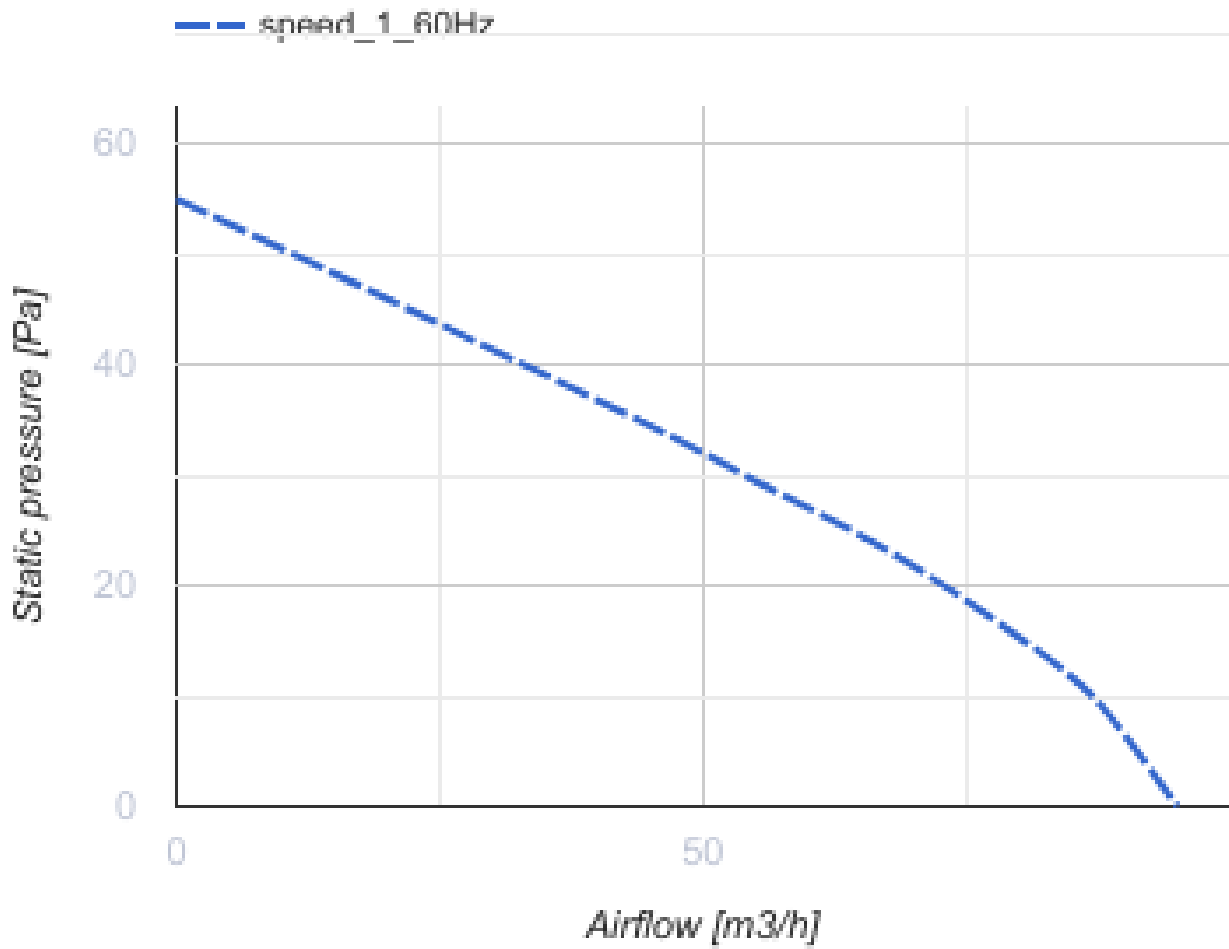

100 MF One T L (220 V/60 Hz)

Low-noise and energy-saving axial fan for exhaust ventilation suitable for use in Zone 1

- Motor type: AC
- Impeller type: Mixed-flow
- Casing material: ABS Plastic
- Backdraft protection: Backdraft damper
- Timer: Turn off timer

	Unit of measurement	100 MF One T L (220 V/60 Hz)
Connected air duct size	mm	100
Speed	-	1
Minimum supply voltage	V	220
Maximum supply voltage	V	220
Power supply frequency	Hz	60
Rated power	W	
Unit current	A	
Maximum airflow	m ³ /h	
Sound pressure level LpA at 3 m	dB(A)	
Weight	kg	0.45
Ambient air temperature min	°C	1
Ambient air temperature max	°C	40
Ingress protection rating	-	IP44 Zone 1