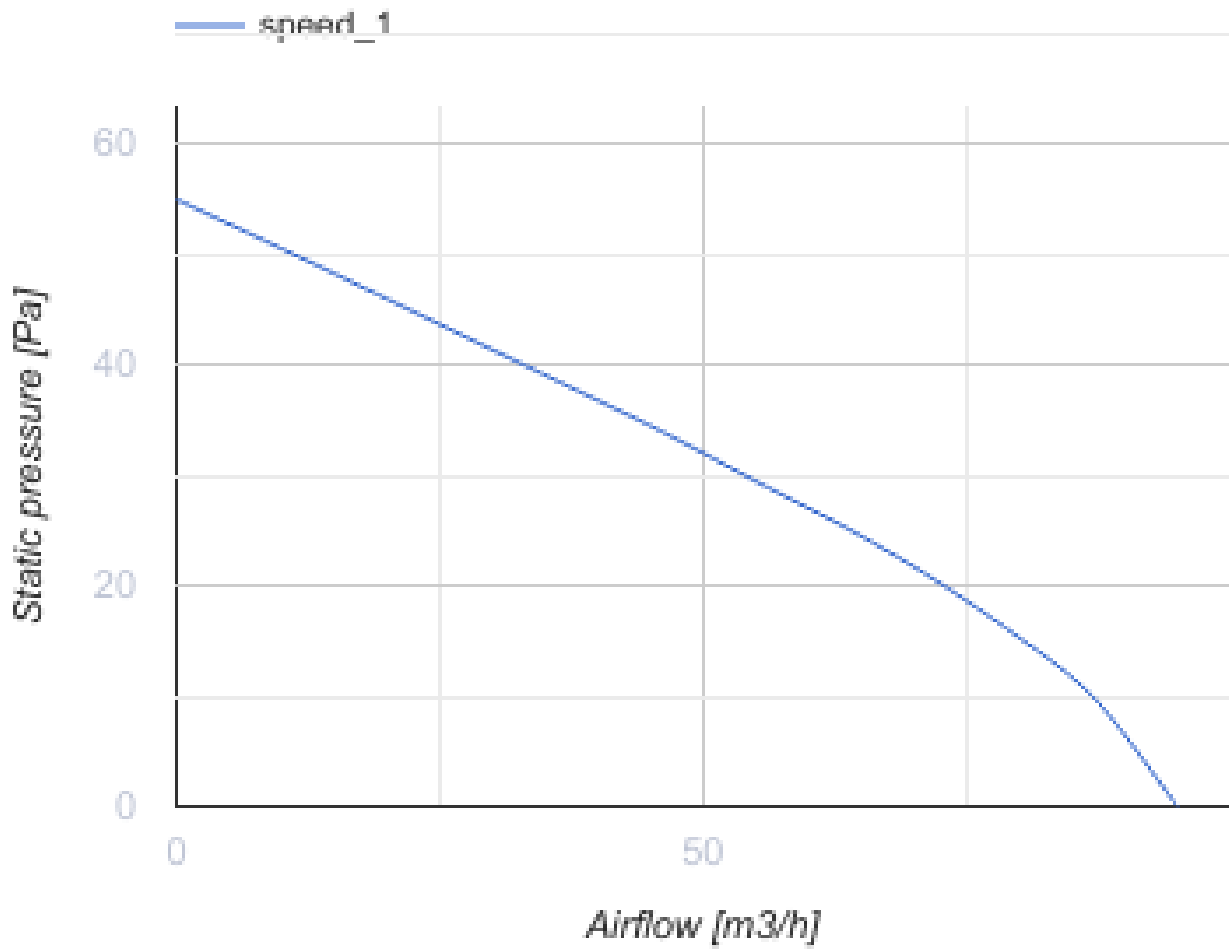

# 100 MF One T1 L

Quiet axial extract fans suitable for use in Zone 1

- Maximum airflow: 95
- Sound pressure level LpA at 3 m: 27
- Motor type: AC
- Impeller type: Mixed-flow
- Casing material: ABS Plastic
- Backdraft protection: Backdraft damper
- Timer: Turn off timer, Turn on timer

	Unit of measurement	100 MF One T1 L
Connected air duct size	mm	100
Speed	-	1
Minimum supply voltage	V	220
Maximum supply voltage	V	240
Power supply frequency	Hz	50
Rated power	W	8
Unit current	A	0.05
Maximum airflow	m <sup>3</sup> /h	95
Sound pressure level LpA at 3 m	dB(A)	27
Weight	kg	0.45
Ambient air temperature min	°C	1
Ambient air temperature max	°C	40
Ingress protection rating	-	IP44 Zone 1

### Dimensions

<b>D</b>	<b>B</b>	<b>L</b>	<b>L1</b>
99	150	79	19