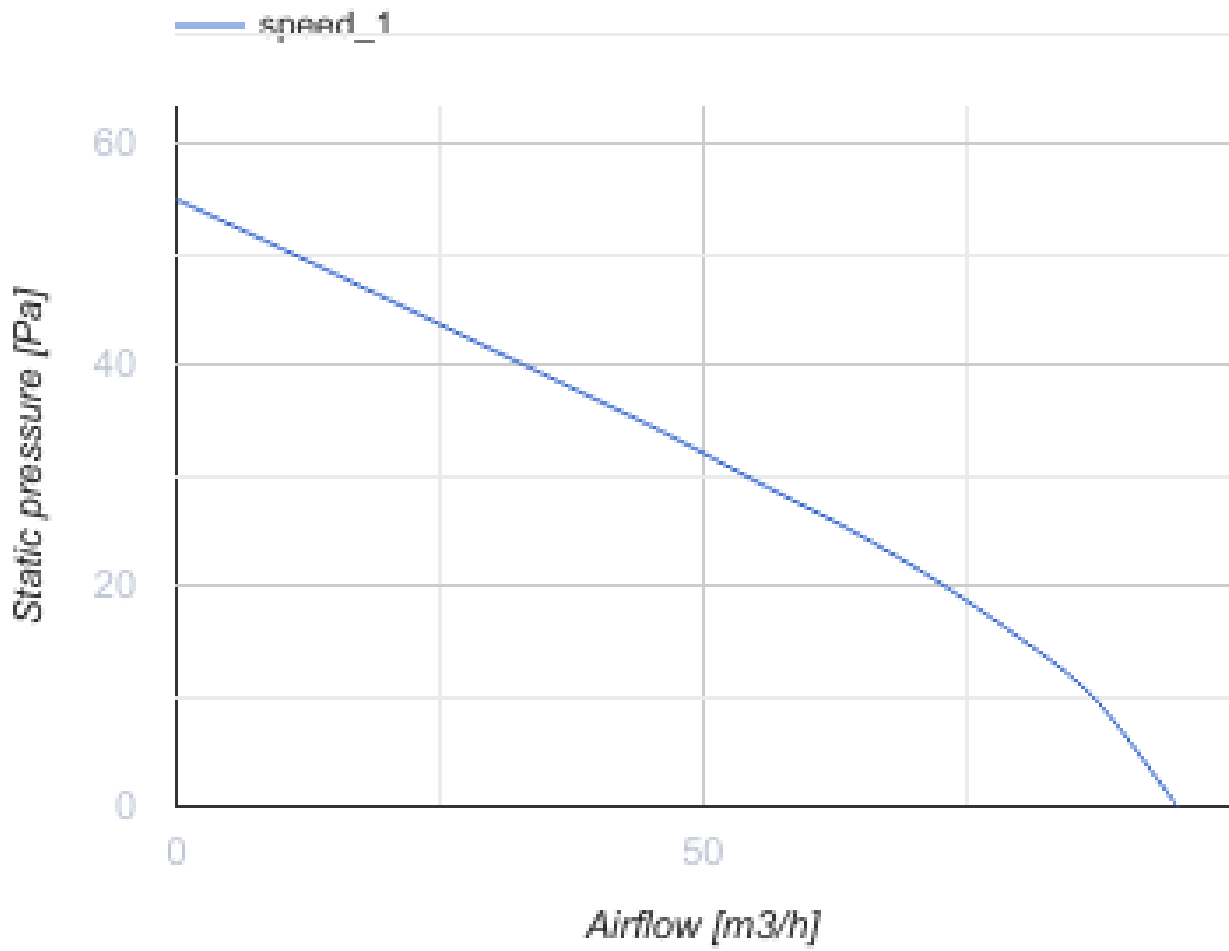

100 MF One T1 L

Quiet axial extract fans suitable for use in Zone 1

- Maximum airflow: 95
- Sound pressure level LpA at 3 m: 27
- Motor type: AC
- Impeller type: Mixed-flow
- Casing material: ABS Plastic
- Backdraft protection: Backdraft damper
- Timer: Turn off timer, Turn on timer

	Unit of measurement	100 MF One T1 L
Connected air duct size	mm	100
Speed	-	1
Minimum supply voltage	V	220
Maximum supply voltage	V	240
Power supply frequency	Hz	50
Rated power	W	8
Unit current	A	0.05
Maximum airflow	m ³ /h	95
Sound pressure level LpA at 3 m	dB(A)	27
Weight	kg	0.45
Ambient air temperature min	°C	1
Ambient air temperature max	°C	40
Ingress protection rating	-	IP44 Zone 1