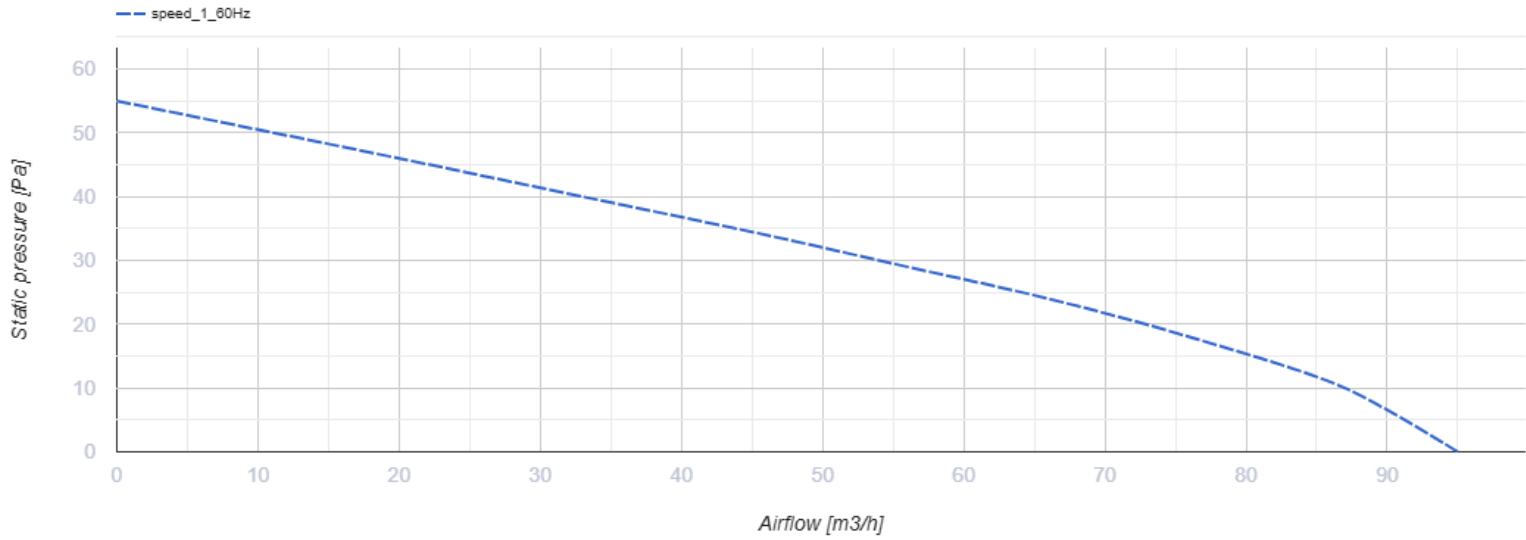

# 100 MF One T1 L (220 V/60 Hz)

Low-noise and energy-saving axial fan for exhaust ventilation suitable for use in Zone 1

- Motor type: AC
- Impeller type: Mixed-flow
- Casing material: ABS Plastic
- Backdraft protection: Backdraft damper
- Timer: Turn off timer, Turn on timer

	Unit of measurement	100 MF One T1 L (220 V/60 Hz)
Connected air duct size	mm	100
Speed	-	1
Minimum supply voltage	V	220
Maximum supply voltage	V	220
Power supply frequency	Hz	60
Weight	kg	0.45
Ambient air temperature min	°C	1
Ambient air temperature max	°C	40
Ingress protection rating	-	IP44 Zone 1

## Dimensions

D	B	L	L1
99	150	79	19