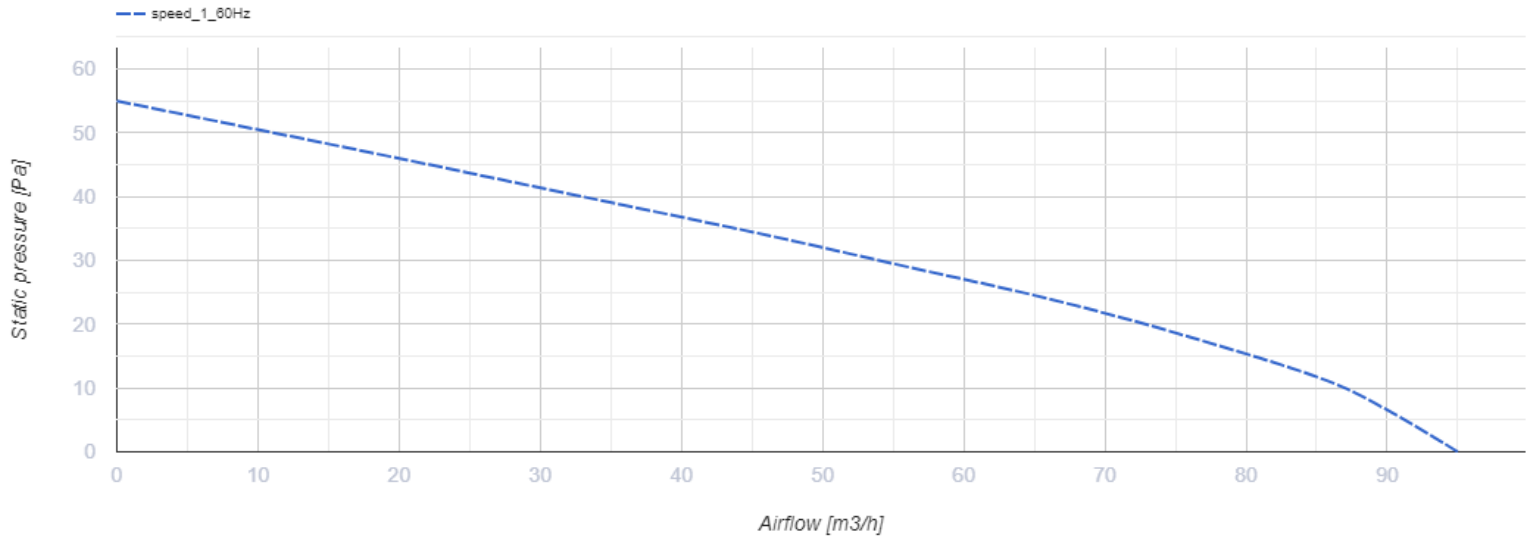

100 MF One T1 L (220 V/60 Hz)

Low-noise and energy-saving axial fan for exhaust ventilation suitable for use in Zone 1

- Motor type: AC
- Impeller type: Mixed-flow
- Casing material: ABS Plastic
- Backdraft protection: Backdraft damper
- Timer: Turn off timer, Turn on timer

	Unit of measurement	100 MF One T1 L (220 V/60 Hz)
Connected air duct size	mm	100
Speed	-	1
Minimum supply voltage	V	220
Maximum supply voltage	V	220
Power supply frequency	Hz	60
Weight	kg	0.45
Ambient air temperature min	°C	1
Ambient air temperature max	°C	40
Ingress protection rating	-	IP44 Zone 1