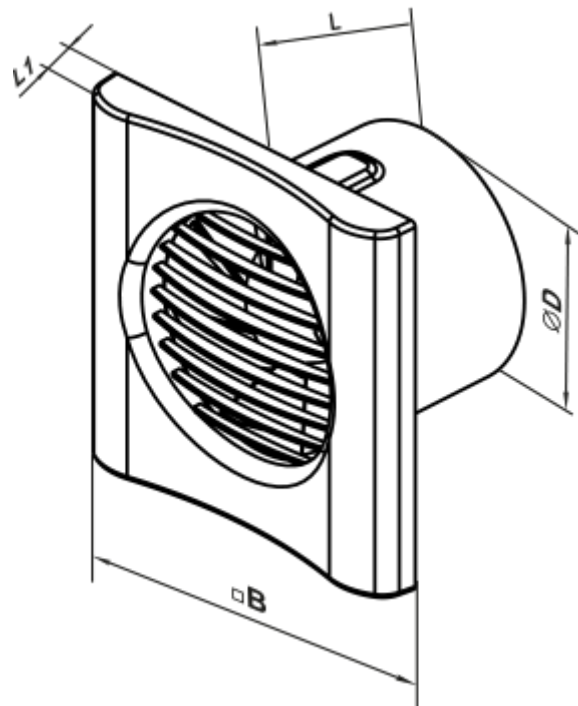

	Unit of measurement	100 MF One T1 L (220 V/60 Hz)
Connected air duct size	mm	100
Speed	-	1
Minimum supply voltage	V	220
Maximum supply voltage	V	220
Power supply frequency	Hz	60
Weight	kg	0.45
Ambient air temperature min	°C	1
Ambient air temperature max	°C	40
Ingress protection rating	-	IP44 Zone 1

## Dimensions

D	B	L	L1
99	150	79	19