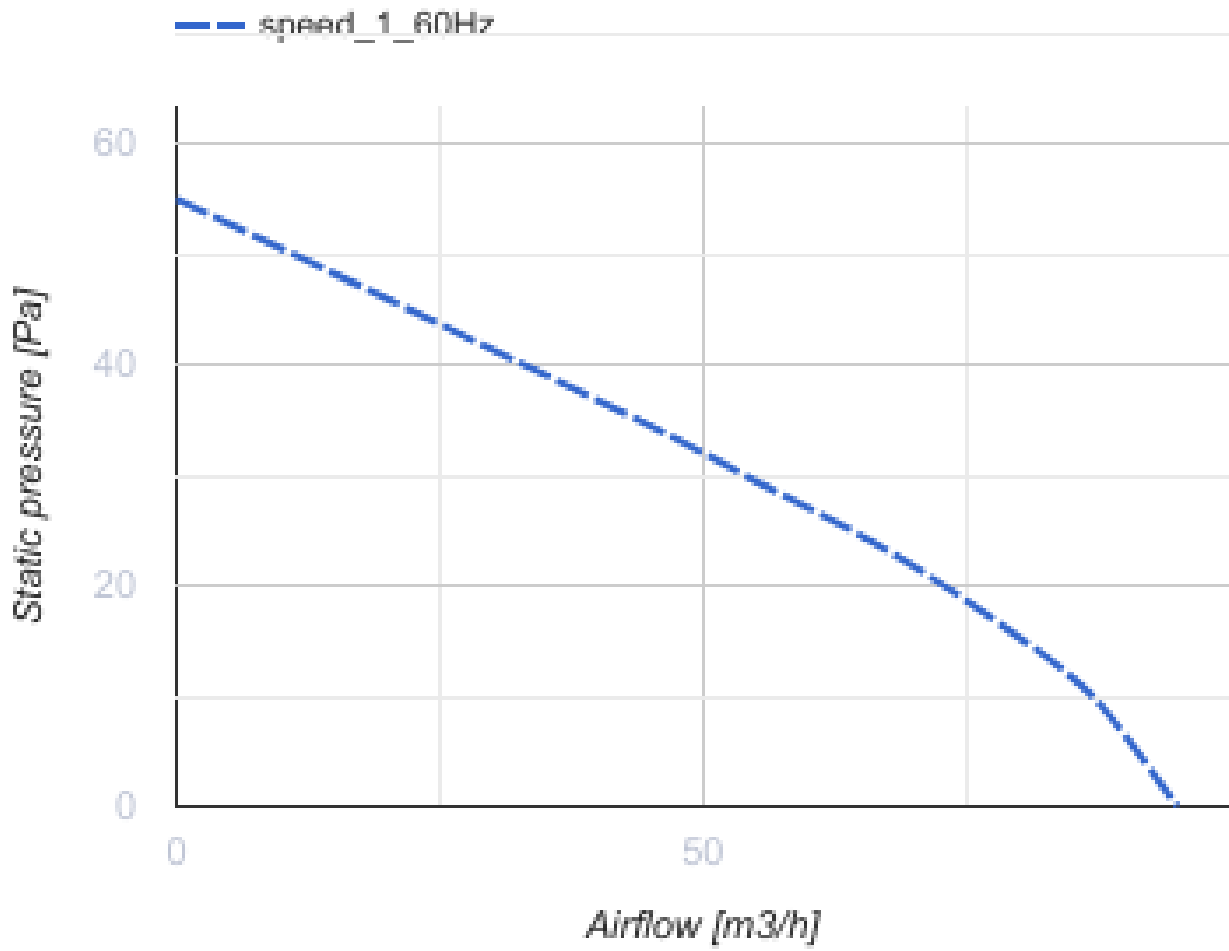

100 MF One T1 L (220 V/60 Hz)

Quiet axial extract fans suitable for use in Zone 1

- Motor type: AC
- Impeller type: Mixed-flow
- Casing material: ABS Plastic
- Backdraft protection: Backdraft damper
- Timer: Turn off timer, Turn on timer

	Unit of measurement	100 MF One T1 L (220 V/60 Hz)
Connected air duct size	mm	100
Speed	-	1
Minimum supply voltage	V	220
Maximum supply voltage	V	220
Power supply frequency	Hz	60
Weight	kg	0.45
Ambient air temperature min	°C	1
Ambient air temperature max	°C	40
Ingress protection rating	-	IP44 Zone 1