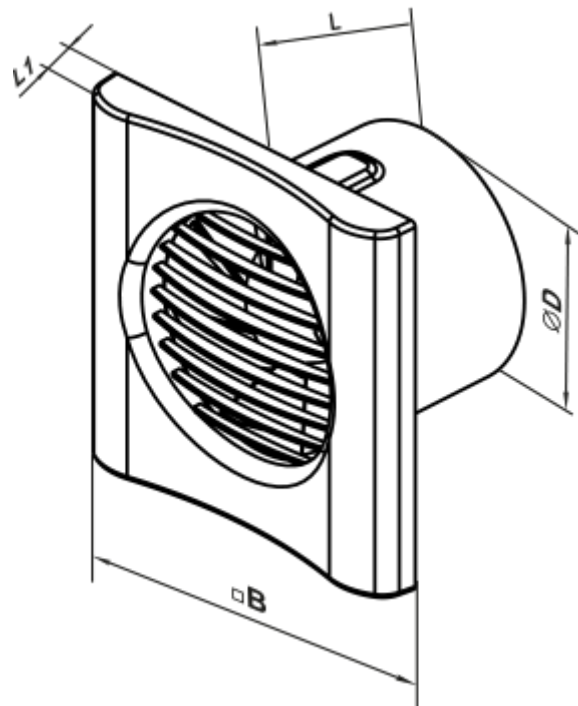

	Unit of measurement	100 MF One T1 L (220 V/60 Hz)
Connected air duct size	mm	100
Speed	-	1
Minimum supply voltage	V	220
Maximum supply voltage	V	220
Power supply frequency	Hz	60
Weight	kg	0.45
Ambient air temperature min	°C	1
Ambient air temperature max	°C	40
Ingress protection rating	-	IP44 Zone 1

Dimensions

D	B	L	L1
99	150	79	19

Accessories

Flanges

Name	Photo	Description
------	-------	-------------

[FO_100](#)

The window flange applicable for all VENTS fans except for VKO, VKO1, iFan, Quiet, MAO, CF