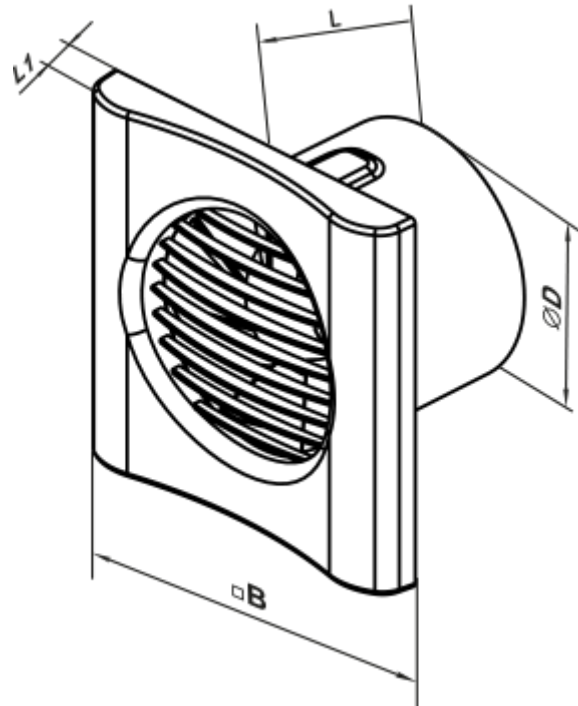

Accessories

Flanges

Name	Photo	Description
FO_100		The window flange applicable for all VENTS fans except for VKO, VKO1, iFan, Quiet, MAO, CF