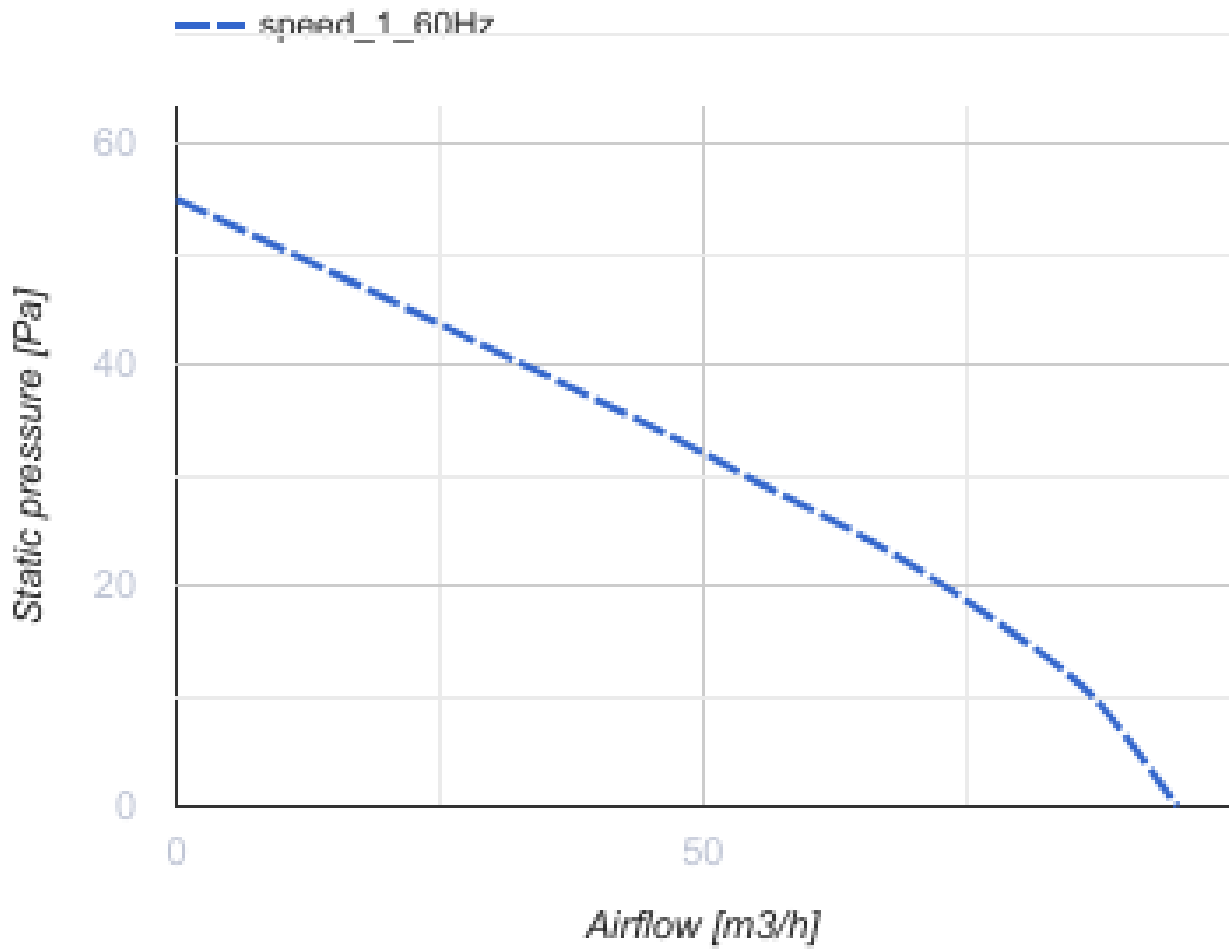

100 MF One TH L (220 V/60 Hz)

Quiet axial extract fans suitable for use in Zone 1

- Motor type: AC
- Impeller type: Mixed-flow
- Casing material: ABS Plastic
- Backdraft protection: Backdraft damper
- Humidity sensor
- Timer: Turn off timer

	Unit of measurement	100 MF One TH L (220 V/60 Hz)
Connected air duct size	mm	100
Speed	-	1
Minimum supply voltage	V	220
Maximum supply voltage	V	220
Power supply frequency	Hz	60
Weight	kg	0.45
Ambient air temperature min	°C	1
Ambient air temperature max	°C	40
Ingress protection rating	-	IP44 Zone 1