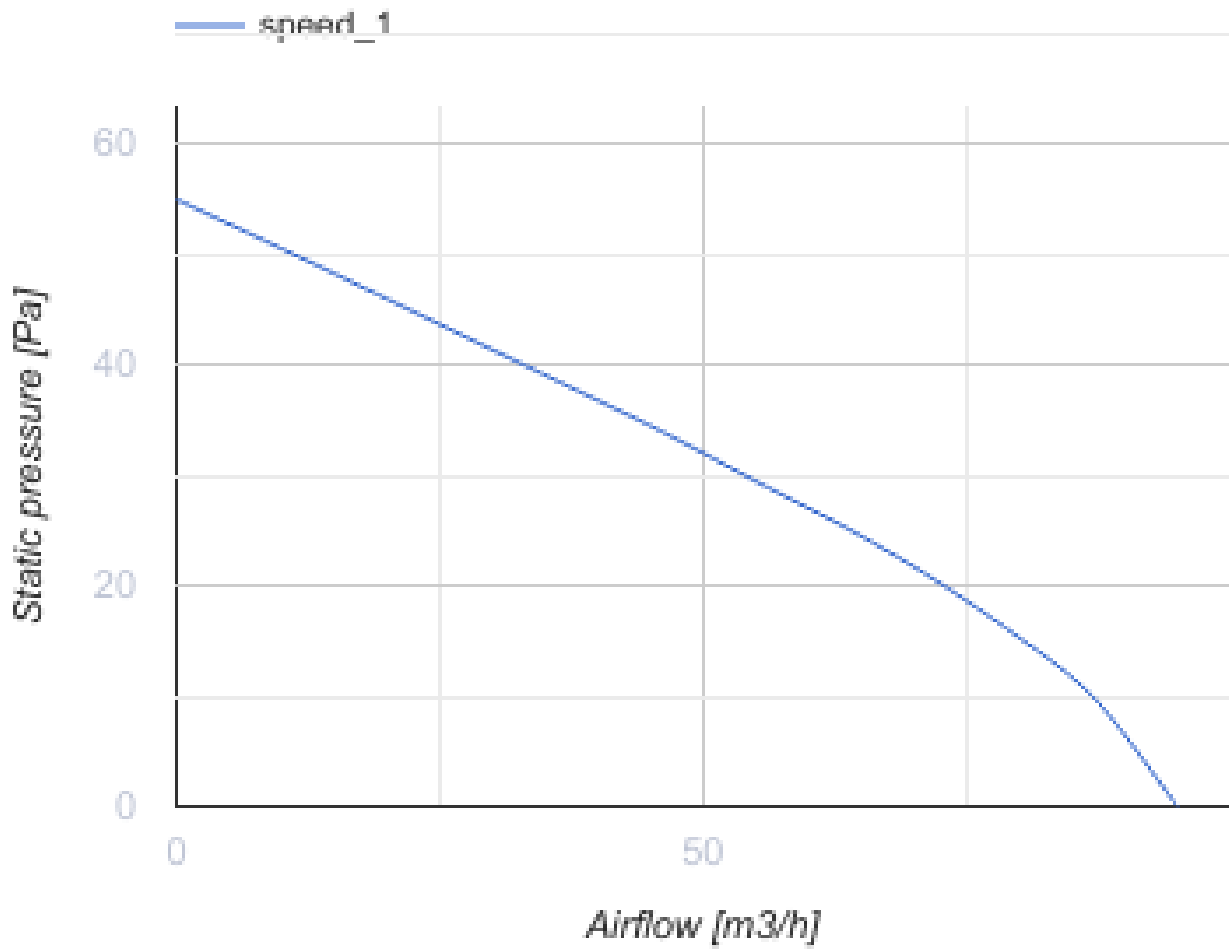

100 MF One V L

Quiet axial extract fans suitable for use in Zone 1

- Maximum airflow: 95
- Sound pressure level LpA at 3 m: 27
- Motor type: AC
- Impeller type: Mixed-flow
- Casing material: ABS Plastic
- Backdraft protection: Backdraft damper
- Pull cord

	Unit of measurement	100 MF One V L
Connected air duct size	mm	100
Speed	-	1
Minimum supply voltage	V	220
Maximum supply voltage	V	240
Power supply frequency	Hz	50
Rated power	W	8
Unit current	A	0.05
Maximum airflow	m ³ /h	95
Sound pressure level LpA at 3 m	dB(A)	27
Weight	kg	0.45
Ambient air temperature min	°C	1
Ambient air temperature max	°C	40
Ingress protection rating	-	IP44 Zone 1