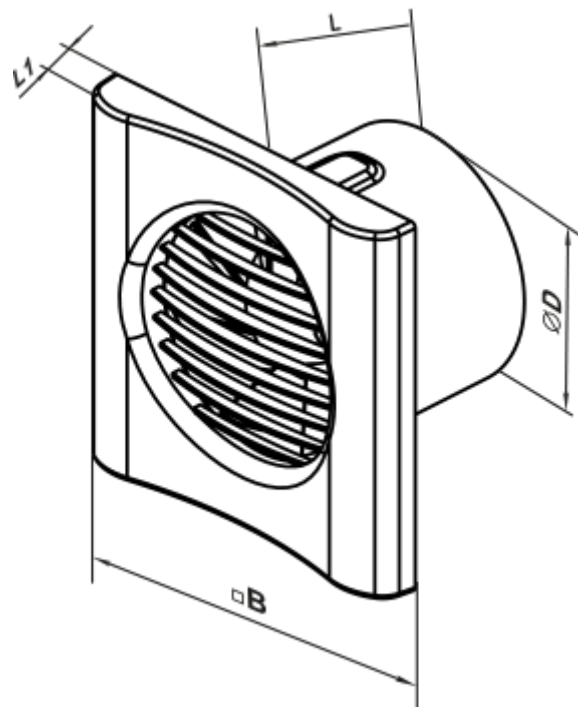

	Unit of measurement	100 MF One V L (220 V/60 Hz)
Connected air duct size	mm	100
Speed	-	1
Minimum supply voltage	V	220
Maximum supply voltage	V	220
Power supply frequency	Hz	60
Weight	kg	0.45
Ambient air temperature min	°C	1
Ambient air temperature max	°C	40
Ingress protection rating	-	IP44 Zone 1

## Dimensions

D	B	L	L1
99	150	79	19