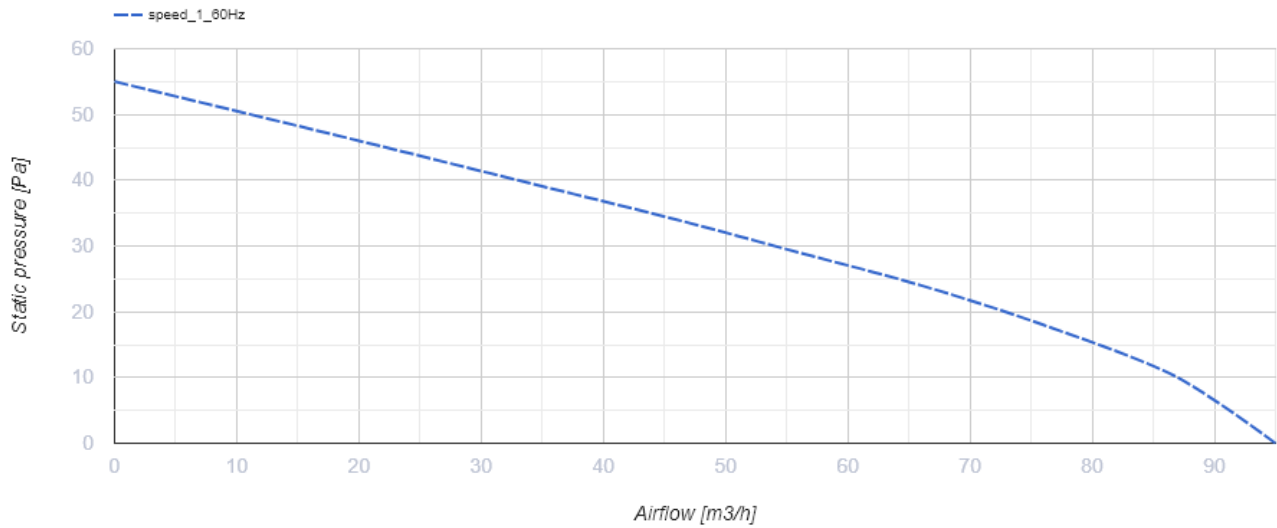

	Unit of measurement	100 MF One V L (220 V/60 Hz)
Connected air duct size	mm	100
Speed	-	1
Minimum supply voltage	V	220
Maximum supply voltage	V	220
Power supply frequency	Hz	60
Weight	kg	0.45
Ambient air temperature min	°C	1
Ambient air temperature max	°C	40
Ingress protection rating	-	IP44 Zone 1

## Dimensions

D	B	L	L1
99	150	79	19