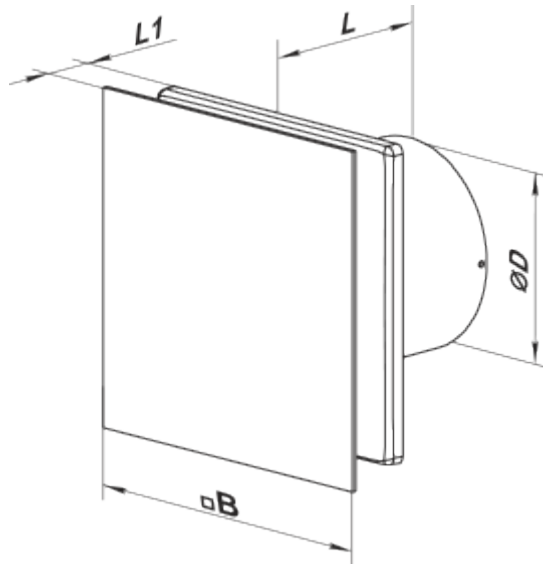

	Unit of measurement	100 Solid Alu
Connected air duct size	mm	100
Speed	-	1
Minimum supply voltage	V	220
Maximum supply voltage	V	240
Power supply frequency	Hz	50
Rated power	W	8
Unit current	A	0.05
Maximum airflow	m ³ /h	85
Sound pressure level LpA at 3 m	dB(A)	27
Weight	kg	0.51
Ambient air temperature min	°C	1
Ambient air temperature max	°C	45
Ingress protection rating	-	IP44

Dimensions

Ø D	B	L	L1
99	160	79	38

Accessories

Cooker Hoods

Name	Photo	Description
FO 100		The window flange applicable for all VENTS fans except for VKO, VKO1, iFan, Quiet, MAO, CF