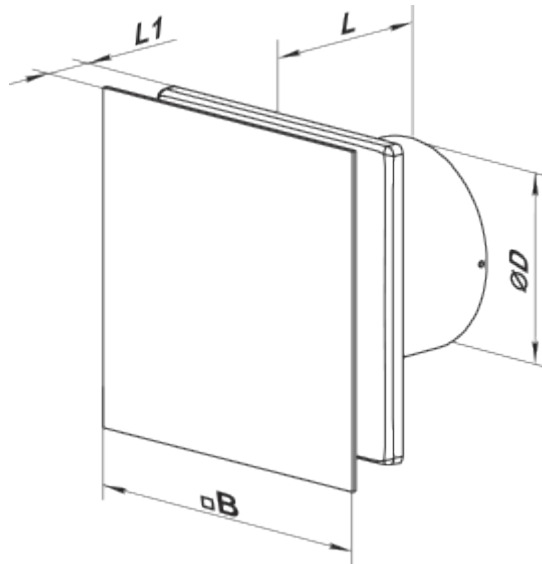

100 Solid Alu T

Low-noise and low-power extract axial fan with air flow up to 155 m³/h

- Maximum airflow: 85
- Sound pressure level LpA at 3 m: 27
- Motor type: AC
- Casing material: Plastic
- Backdraft protection: Backdraft damper
- Timer: Turn off timer

	Unit of measurement	100 Solid Alu T
Connected air duct size	mm	100
Speed	-	1
Minimum supply voltage	V	220
Maximum supply voltage	V	240
Power supply frequency	Hz	50
Rated power	W	8
Unit current	A	0.05
Maximum airflow	m ³ /h	85
Sound pressure level LpA at 3 m	dB(A)	27
Weight	kg	0.51
Ambient air temperature min	°C	1
Ambient air temperature max	°C	45
Ingress protection rating	-	IP44

Dimensions

Ø D	B	L	L1
99	160	79	38

Accessories

Cooker Hoods

Name	Photo	Description
FO 100		The window flange applicable for all VENTS fans except for VKO, VKO1, iFan, Quiet, MAO, CF