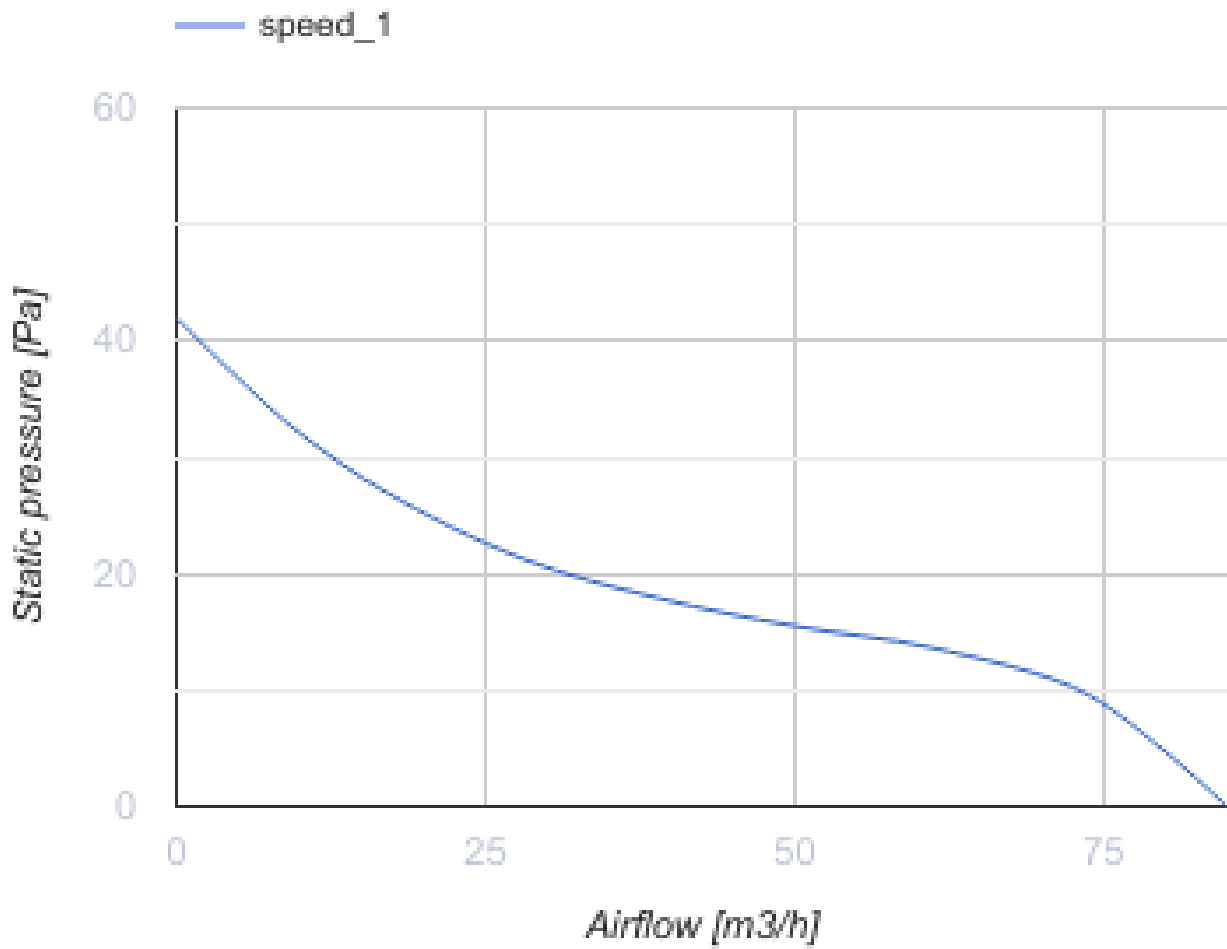

100 Solid Alu T

Low-noise and low-power extract axial fan with air flow up to 155 m³/h

- Maximum airflow: 85
- Sound pressure level LpA at 3 m: 27
- Motor type: AC
- Casing material: Plastic
- Backdraft protection: Backdraft damper
- Timer: Turn off timer

	Unit of measurement	100 Solid Alu T
Connected air duct size	mm	100
Speed	-	1
Minimum supply voltage	V	220
Maximum supply voltage	V	240
Power supply frequency	Hz	50
Rated power	W	8
Unit current	A	0.05
Maximum airflow	m ³ /h	85
Sound pressure level LpA at 3 m	dB(A)	27
Weight	kg	0.51
Ambient air temperature min	°C	1
Ambient air temperature max	°C	45
Ingress protection rating	-	IP44